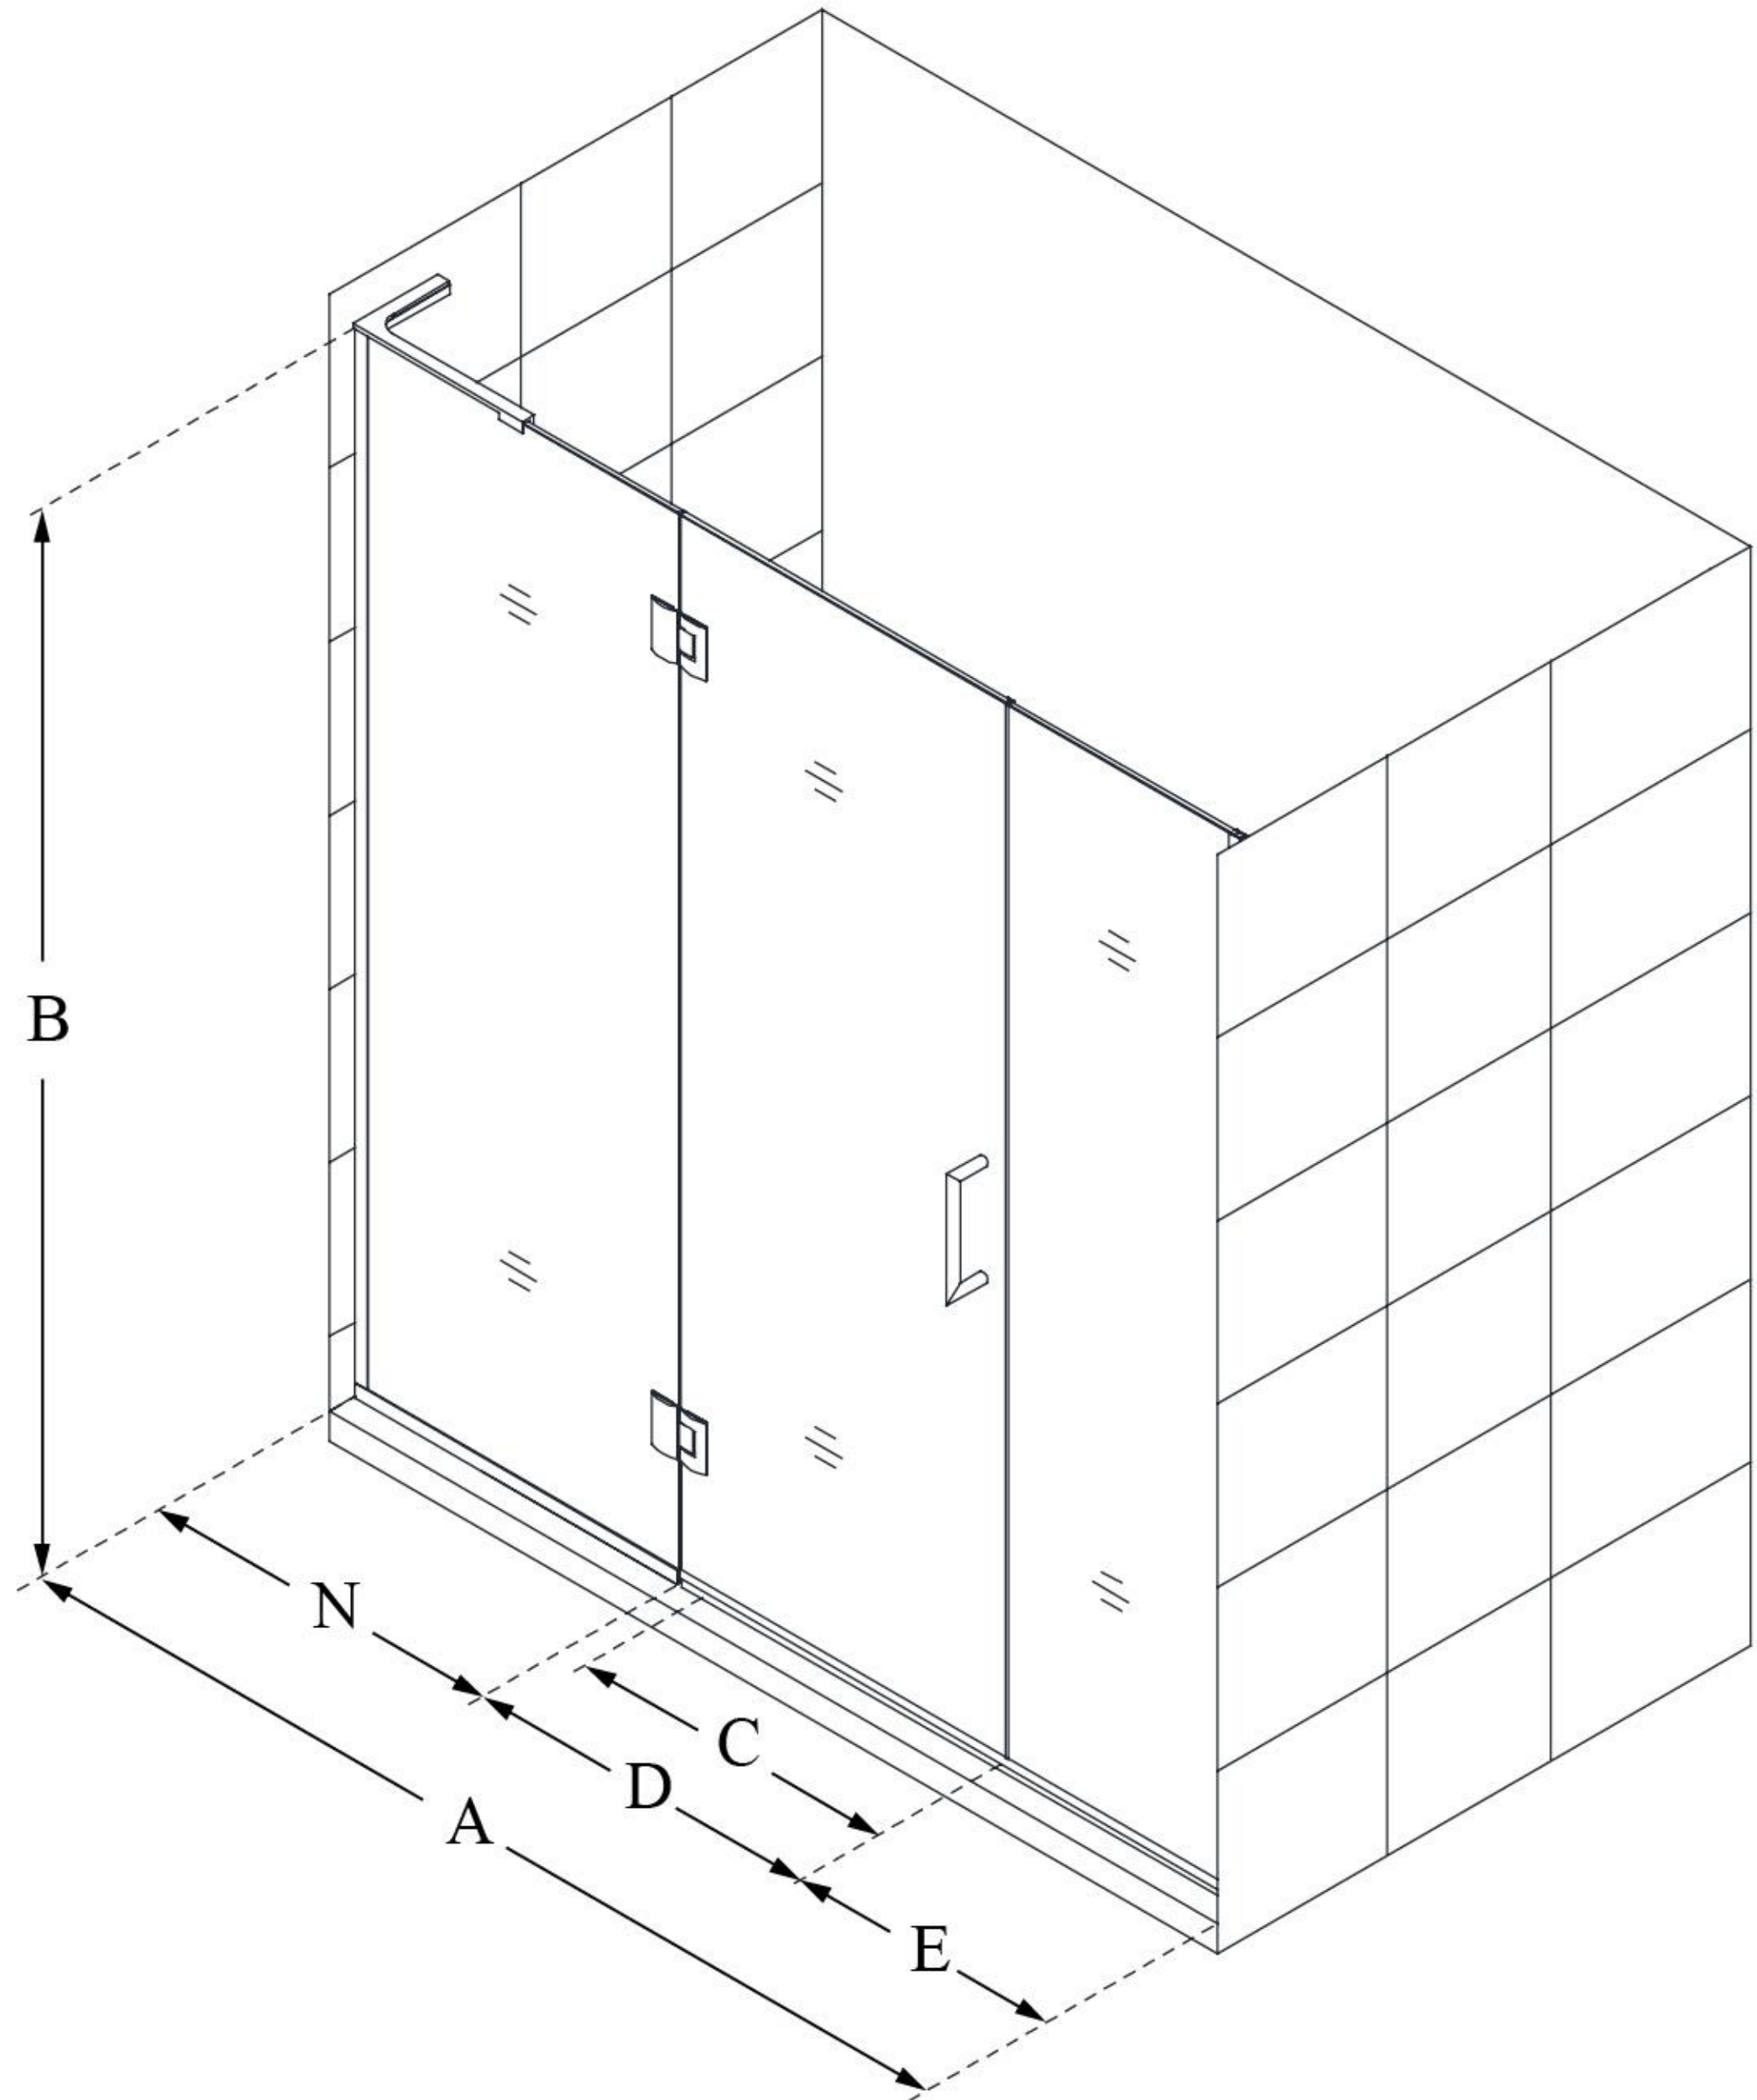

## UNIDOOR-X

DreamLine Unidoor-X 54 1/2-55  
in. W x 72 in. H Frameless Hinged  
Shower Door, Clear Glass

SWING DOOR

### CONFIGURATION DIMENSIONS:

**A: 54 1/2 - 55 in.**

MODEL WIDTH

**B: 72 in.**

MODEL HEIGHT

**C: 23 in.**

ACCESS WIDTH

**D: 24 in.**

DOOR WIDTH

**E: 6 1/2 in.**

INLINE PANEL WIDTH

**N: 24 in.**

HINGE PANEL WIDTH

DreamLine reserves the right to update or modify the hardware or materials pictured without prior notice for the purpose of product improvement and customer satisfaction.