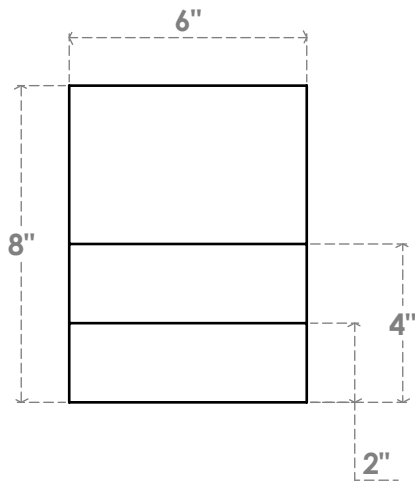

RFTP06X08X12GRN

6"W X 8"H X 12"L GREENSBORO ARCHITECTURAL GRADE PVC RAFTER TAIL

SIDE PROFILE

ISOMETRIC

FRONT PROFILE

EKENA MILLWORK
2300 WEST MAIN ST.
CLARKSVILLE, TX 75426
TOLL FREE: 866-607-0453
WWW.EKENAMILLWORK.COM

NOTES

1. INSTALLATION TO BE COMPLETED IN ACCORDANCE WITH MANUFACTURER'S SPECIFICATIONS.
2. DRAWING MAY NOT BE TO SCALE
3. THIS DRAWING IS INTENDED FOR DESIGN AND PLANNING PURPOSES ONLY.
4. ALL INFORMATION CONTAINED HEREIN WAS CURRENT AT THE TIME OF DEVELOPMENT BUT MUST BE REVIEWED AND APPROVED BY THE PRODUCT MANUFACTURER TO BE CONSIDERED ACCURATE.
5. ARCHITECTURAL GRADE PVC PRODUCTS ARE MADE FROM EXPANDED CELLULAR PVC AND COME NATURALLY WHITE BUT MAY BE PAINTED