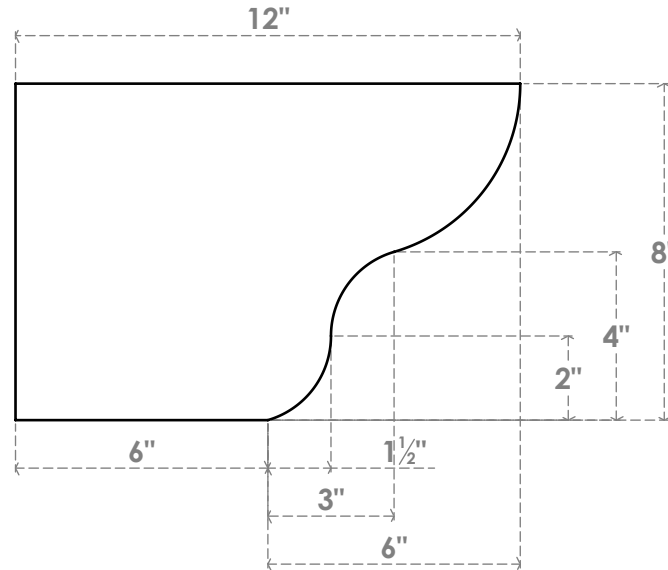

RFTP06X08X12GRN

6"W X 8"H X 12"L GREENSBORO ARCHITECTURAL GRADE PVC RAFTER TAIL

SIDE PROFILE

ISOMETRIC

FRONT PROFILE

EKENA MILLWORK
2300 WEST MAIN ST.
CLARKSVILLE, TX 75426
TOLL FREE: 866-607-0453
WWW.EKENAMILLWORK.COM