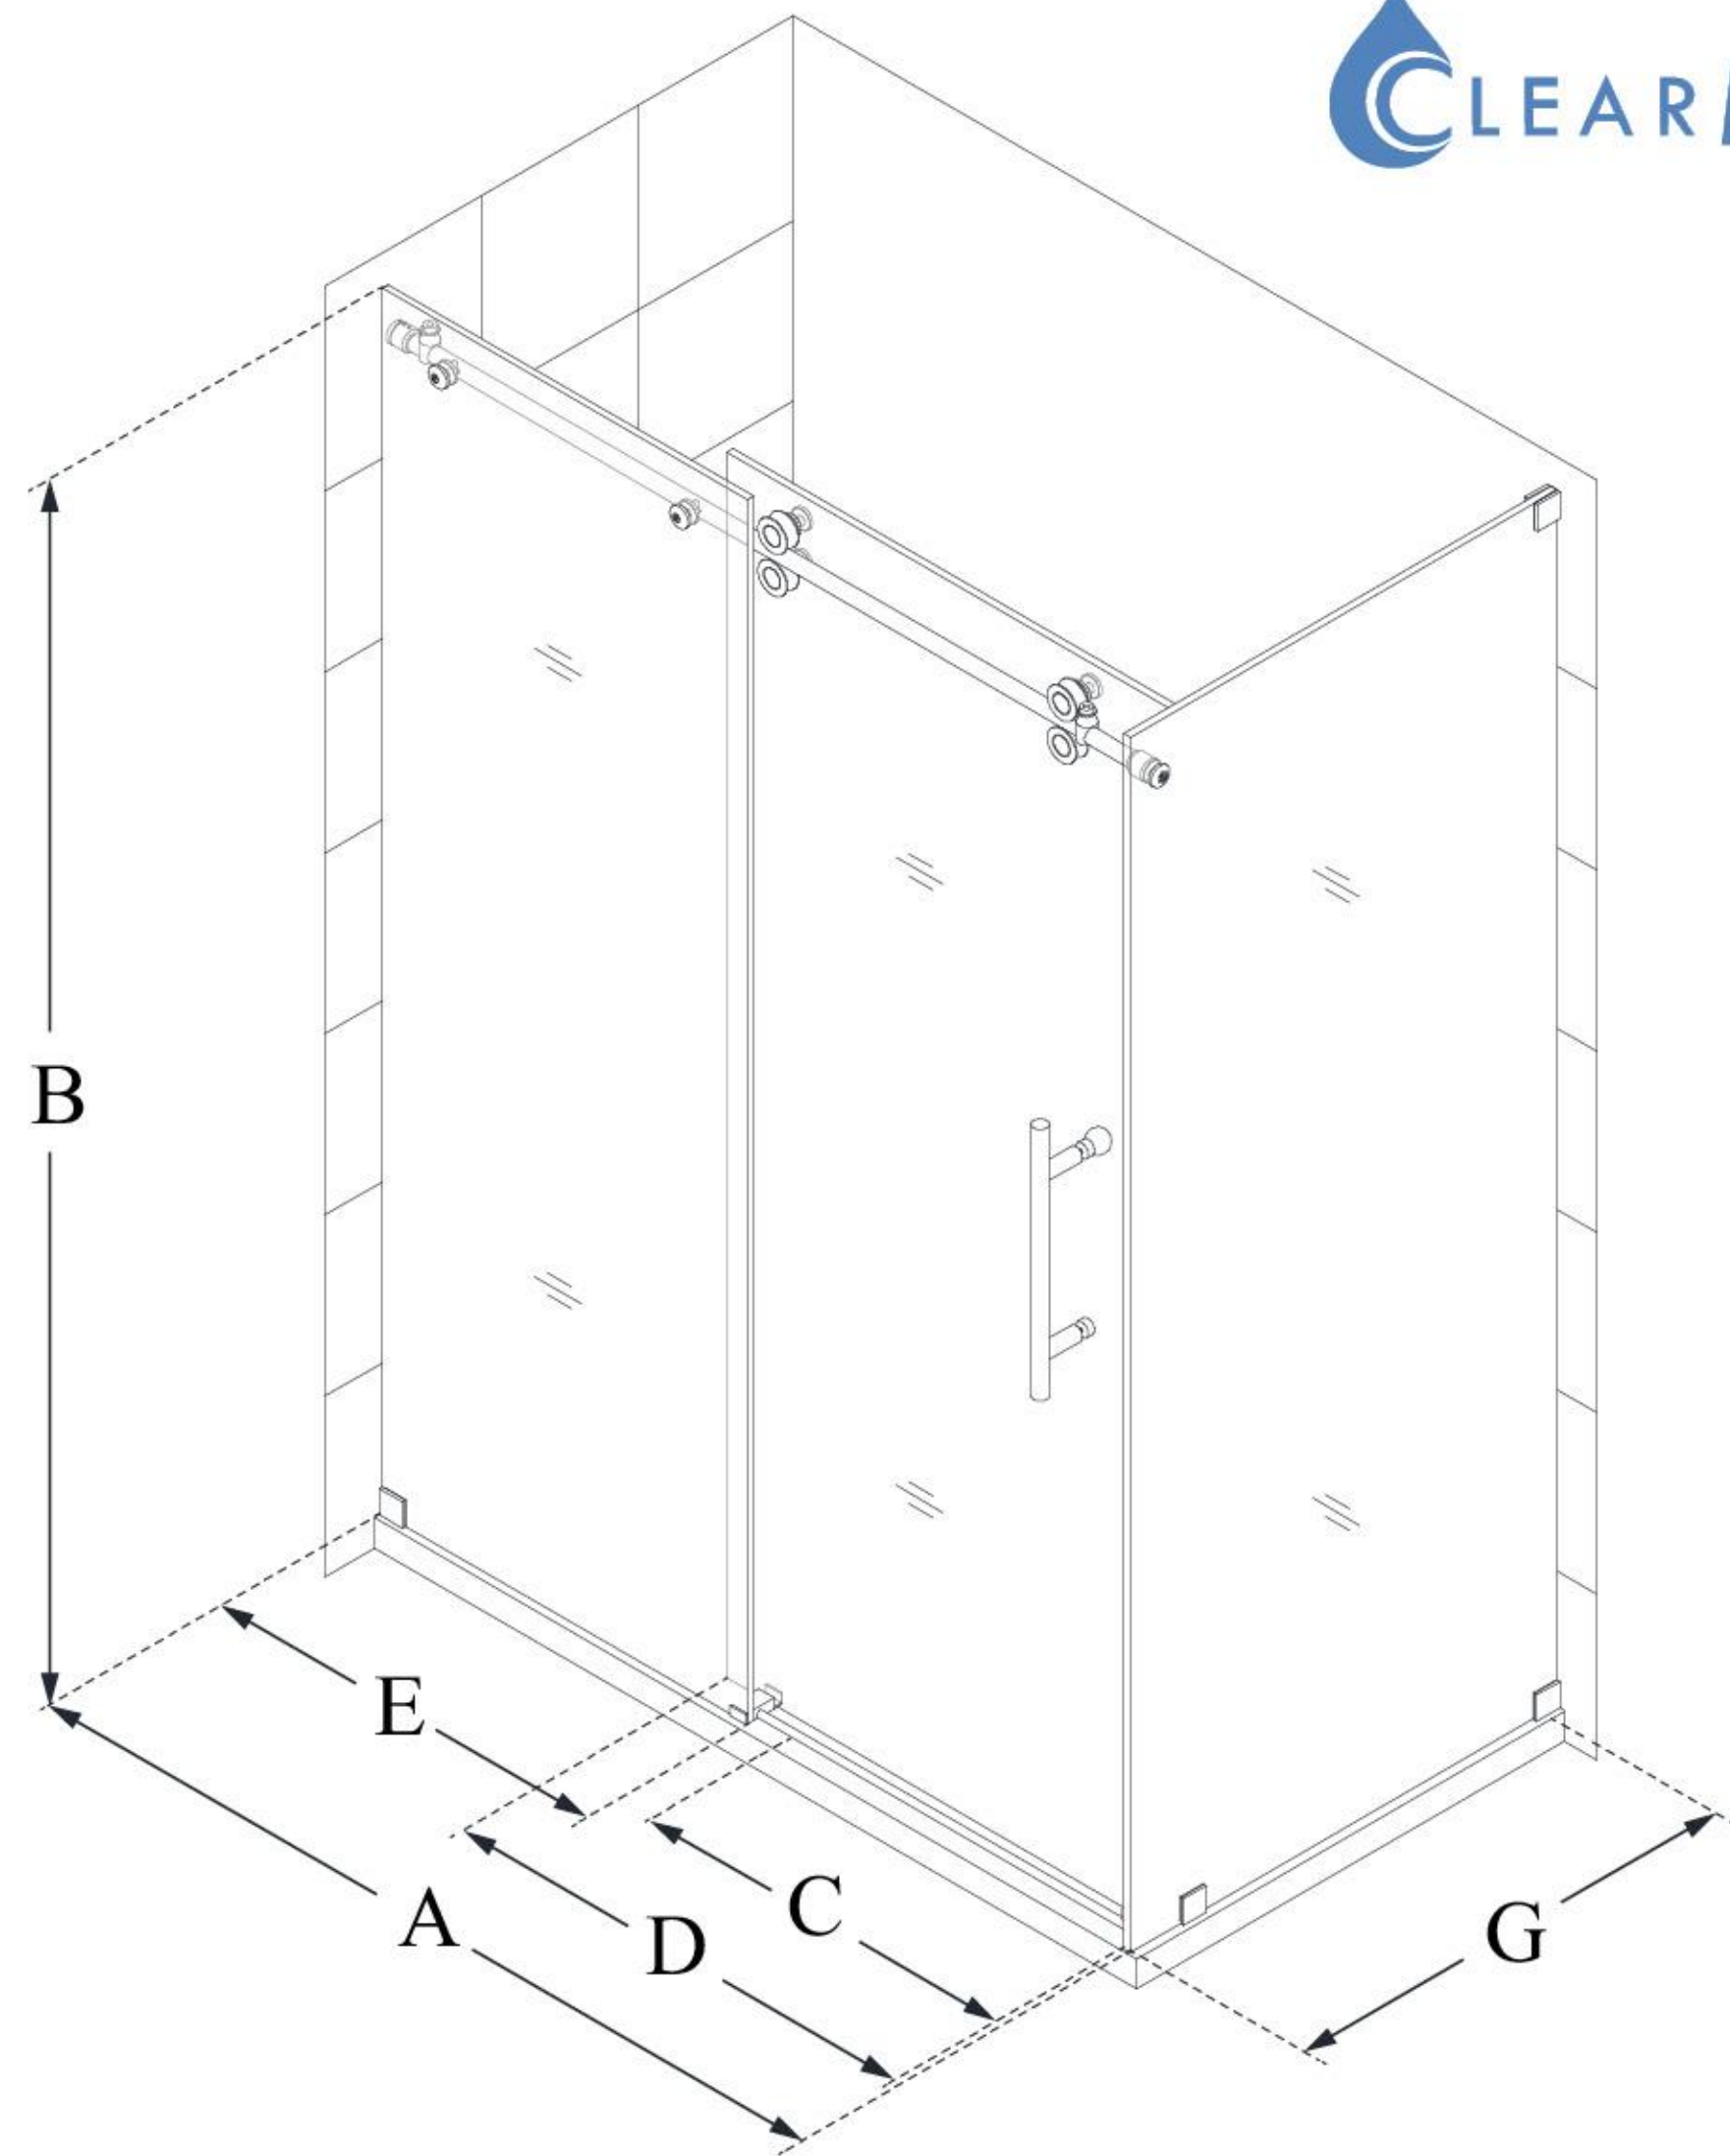

DreamLine Enigma-XO 34 1/2 in. D x 50 - 54 in. W x 76 in. H Fully Frameless Sliding Shower Enclosure

MODEL NUMBER
SHEN-6134542

CONFIGURATION DIMENSIONS:

A: MODEL WIDTH

50 in. - 54 in.

B: MODEL HEIGHT

76 in.

C: ACCESS WIDTH

19 - 23 in.

D: DOOR WIDTH

29 1/16 in.

E: INLINE PANEL WIDTH

26 1/8 in.

G: RETURN PANEL WIDTH

34 1/2 in.

MATCHING SHOWER BASE

DLT-1036541, DLT-1036542

BASE OPTIONS

White, Biscuit (-22), Black (-88)

BASE DRAIN LOCATION

Left or Right

**MINIMUM THRESHOLD
REQUIRED**

2 3/4 in.