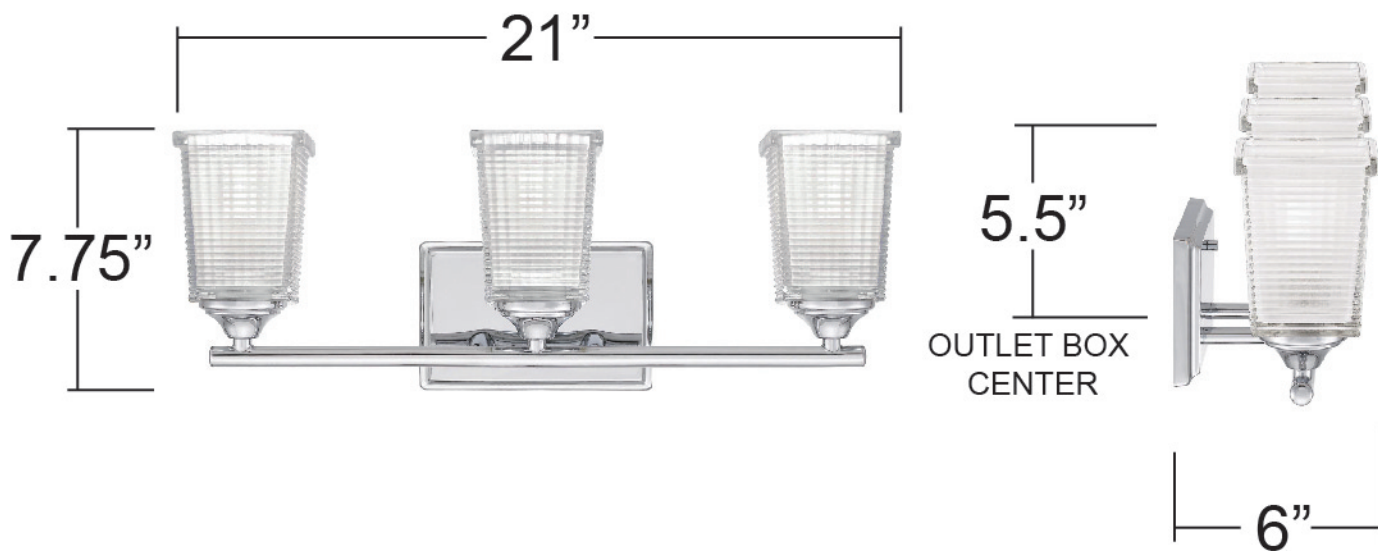

DS19234A1

MOUNTS

BLACKPLATE SIZE: 7" x 4.5"

NOTE: ALL DIMENSIONS ARE ROUNDED UP TO THE NEAREST 1/4"