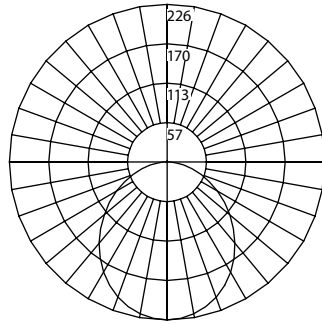

DLG4 | 4" LED Downlight Gimbal

Photometric Data

DLG4 2700K

Input Voltage (VAC)	120V
System Level Power (W)	9.1
Delivered Lumens (Lm)	597
System Efficacy (Lm/W)	65.5
Correlated Color Temp (K)	2777
Color Rendering Index (CRI)	95
Beam Angle	105°
Spacing Criteria	1.21