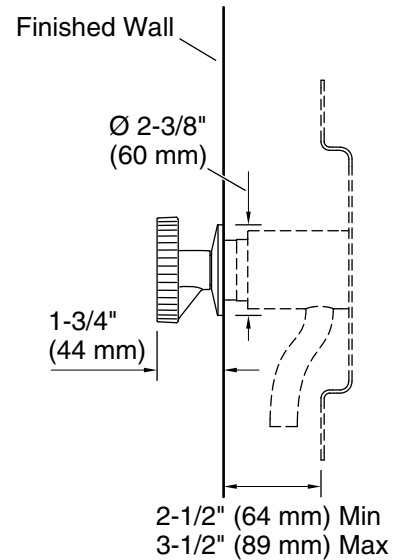

8-23-2025 00:59 - US/CA

THE BOLD LOOK
OF **KOHLER®**

KOHLER Faucets Wall-mount bathroom sink faucet Industrial handle trim
Components®
K-T77981-9

Technical Information

All product dimensions are nominal.

Spout: