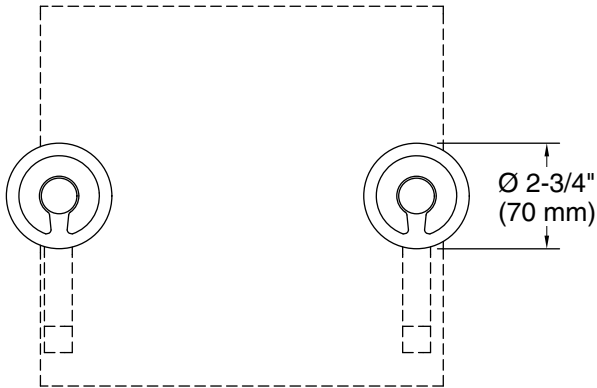

8-23-2025 00:59 - US/CA

THE BOLD LOOK
OF **KOHLER®**

KOHLER Faucets Wall-mount bathroom sink faucet Industrial handle trim
Components®
K-T77981-9

Technical Information

All product dimensions are nominal.

Spout: