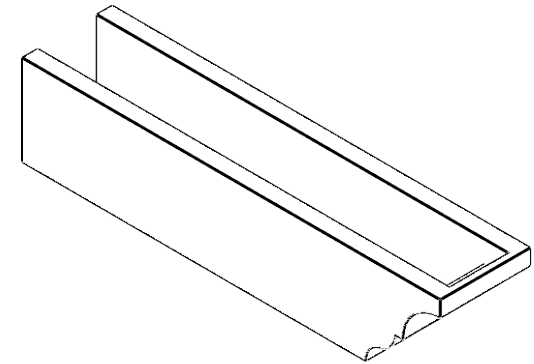

# ITEM NUMBER: RFTURO060X06000X28000X006ASH00RCPR

6"W X 6"H X 28"L TIMBERTHANE ROUGH CEDAR ASHEBORO FAUX WOOD OPEN RAFTER TAIL, 6"L END, PRIMED TAN

28"

**SIDE PROFILE**

**FRONT PROFILE**

**ISOMETRIC**

GENERATED DATE : 03/02/2023

EKENA MILLWORK  
2300 WEST MAIN ST.  
CLARKSVILLE, TX 75426  
TOLL FREE: 866-607-0453  
WWW.EKENAMILLWORK.COM

NOTES

1. INSTALLATION TO BE COMPLETED IN ACCORDANCE WITH MANUFACTURER'S SPECIFICATIONS.
2. DRAWING MAY NOT BE TO SCALE
3. THIS DRAWING IS INTENDED FOR DESIGN AND PLANNING PURPOSES ONLY.
4. ALL INFORMATION CONTAINED HEREIN WAS CURRENT AT THE TIME OF DEVELOPMENT BUT MUST BE REVIEWED AND APPROVED BY THE PRODUCT MANUFACTURER TO BE CONSIDERED ACCURATE.
5. TIMBERTHANE ARCHITECTURAL PRODUCTS ARE MADE FROM HIGH DENSITY URETHANE AND COME FACTORY PRIMED