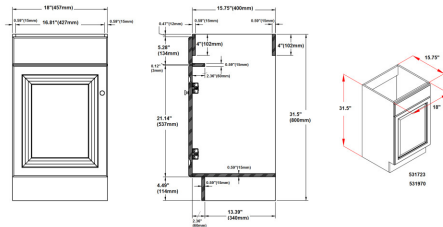

White Wyndham One Door Vanity with Cultured Marble 4" Centerset Solid White Vanity Top, Unassembled, 19X17

SPECIFICATIONS

| | |
|--|--------------------------|
| MATERIAL CONSTRUCTION: | Wood/Cultured Marble |
| ASSEMBLY REQUIRED: | Yes |
| ASSEMBLED DIMENSIONS: | 34.19" H x 19" L x 17" D |
| ASSEMBLED WEIGHT: | 53 lbs. |
| TOOLS NEEDED FOR INSTALLATION: | Screwdriver |
| CONSTRUCTION TYPE: | Frameless |
| HINGE STYLE: | Concealed |
| DOOR STYLE: | 1 MDF Slab Doors |
| DRAWER STYLE: | N/A |
| GLIDE STYLE: | N/A |
| FAKE DWR STYLE: | MDF |
| DWR #1 DIMENSIONS: | N/A |
| DWR CONSTRUCTION: | N/A |
| SHELF STYLE: | N/A |
| SHELF ADJUSTABILITY INCREMENTS: | N/A |
| SHELF MAX WEIGHT CAPACITY: | N/A |
| SHELF DIMENSIONS: | N/A |
| SHELF THICKNESS: | N/A |
| SHELF MATERIAL: | N/A |
| FRAME STYLE: | N/A |
| FACE FRAME MATERIAL: | N/A |
| SIDES MATERIAL: | Particle Board |
| BOTTOM MATERIAL: | Particle Board |

| | |
|--------------------------------------|------------------------------|
| TOE KICK INSET WIDTH: | 4.5" |
| BACK PANEL MATERIAL: | N/A |
| BACK BRACE MATERIAL: | Particle Board |
| FAUCET TYPE: | Lav Centerset |
| NUMBER OF MOUNTING HOLES: | 3 |
| BOWL MATERIAL: | Cultured Marble |
| BACK SPLASH INCLUDED: | Yes |
| COLOR: | Solid White |
| NUMBER OF BOWLS: | 1 |
| BOWL DIMENSIONS: | 5.12" H x 9.85" W x 14.37" D |
| BOWL SHAPE: | Oval |
| SINK THICKNESS: | N/A |
| MOUNTING TYPE: | Integrated |
| OVERFLOW HOLE: | Yes |
| WARRANTY: | 1-Year limited warranty |
| CARB COMPLIANT: | CARB Phase 2 |
| LEGAL FOR SALE IN CALIFORNIA: | Yes |
| TSCA TITLE IV COMPLIANT: | Yes |