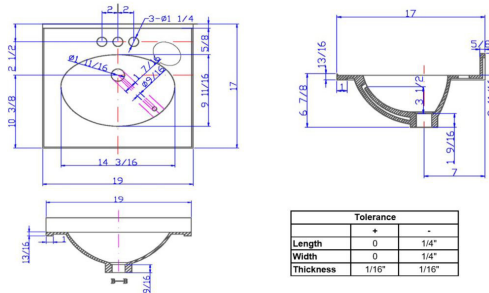

White Wyndham One Door Vanity with Cultured Marble 4" Centerset Solid White Vanity Top, Unassembled, 19X17

SPECIFICATIONS

| | |
|--|--------------------------|
| MATERIAL CONSTRUCTION: | Wood/Cultured Marble |
| ASSEMBLY REQUIRED: | Yes |
| ASSEMBLED DIMENSIONS: | 34.19" H x 19" L x 17" D |
| ASSEMBLED WEIGHT: | 53 lbs. |
| TOOLS NEEDED FOR INSTALLATION: | Screwdriver |
| CONSTRUCTION TYPE: | Frameless |
| HINGE STYLE: | Concealed |
| DOOR STYLE: | 1 MDF Slab Doors |
| DRAWER STYLE: | N/A |
| GLIDE STYLE: | N/A |
| FAKE DWR STYLE: | MDF |
| DWR #1 DIMENSIONS: | N/A |
| DWR CONSTRUCTION: | N/A |
| SHELF STYLE: | N/A |
| SHELF ADJUSTABILITY INCREMENTS: | N/A |
| SHELF MAX WEIGHT CAPACITY: | N/A |
| SHELF DIMENSIONS: | N/A |
| SHELF THICKNESS: | N/A |
| SHELF MATERIAL: | N/A |
| FRAME STYLE: | N/A |
| FACE FRAME MATERIAL: | N/A |
| SIDES MATERIAL: | Particle Board |
| BOTTOM MATERIAL: | Particle Board |

| | |
|--------------------------------------|------------------------------|
| TOE KICK INSET WIDTH: | 4.5" |
| BACK PANEL MATERIAL: | N/A |
| BACK BRACE MATERIAL: | Particle Board |
| FAUCET TYPE: | Lav Centerset |
| NUMBER OF MOUNTING HOLES: | 3 |
| BOWL MATERIAL: | Cultured Marble |
| BACK SPLASH INCLUDED: | Yes |
| COLOR: | Solid White |
| NUMBER OF BOWLS: | 1 |
| BOWL DIMENSIONS: | 5.12" H x 9.85" W x 14.37" D |
| BOWL SHAPE: | Oval |
| SINK THICKNESS: | N/A |
| MOUNTING TYPE: | Integrated |
| OVERFLOW HOLE: | Yes |
| WARRANTY: | 1-Year limited warranty |
| CARB COMPLIANT: | CARB Phase 2 |
| LEGAL FOR SALE IN CALIFORNIA: | Yes |
| TSCA TITLE IV COMPLIANT: | Yes |