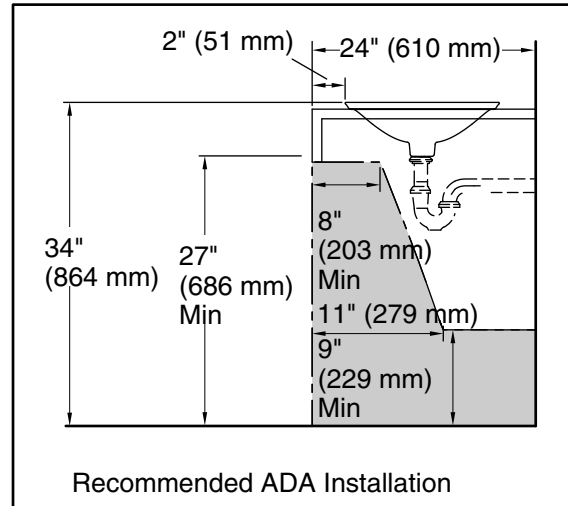

Color	Code	Description
-------	------	-------------

7

Black Black™

Technical Information

All product dimensions are nominal.

Bowl configuration: Single

Installation: Drop-in, Vessel

Bowl area (Only): Bowl depth: 4" (102 mm)

Water depth: 4" (102 mm)

Template: 1242827, required, included

Notes

Install this product according to the installation instructions.

NOTICE: Countertop manufacturer or cutter must use the current product template available at www.kohler.com, or by calling 1-800-4KOHLER. Kohler Co. is not responsible for cutout errors when the incorrect cutout template is used.