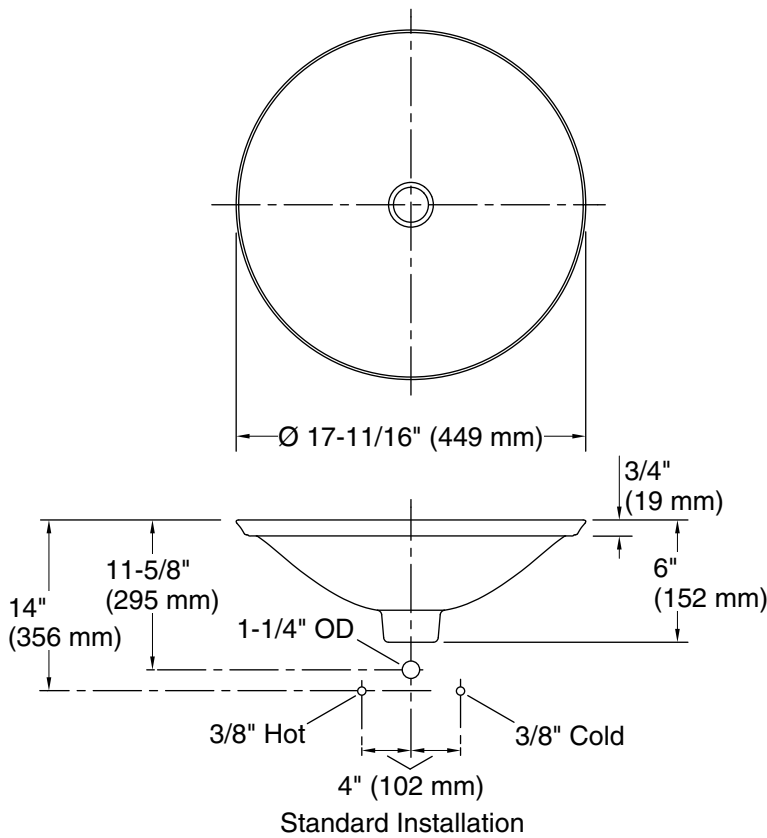

Color	Code	Description
-------	------	-------------

7

Black Black™

Technical Information

All product dimensions are nominal.

Bowl configuration: Single

Installation: Drop-in, Vessel

Bowl area (Only): Bowl depth: 4" (102 mm)

Water depth: 4" (102 mm)

Template: 1242827, required, included

Notes

Install this product according to the installation instructions.

NOTICE: Countertop manufacturer or cutter must use the current product template available at www.kohler.com, or by calling 1-800-4KOHLER. Kohler Co. is not responsible for cutout errors when the incorrect cutout template is used.