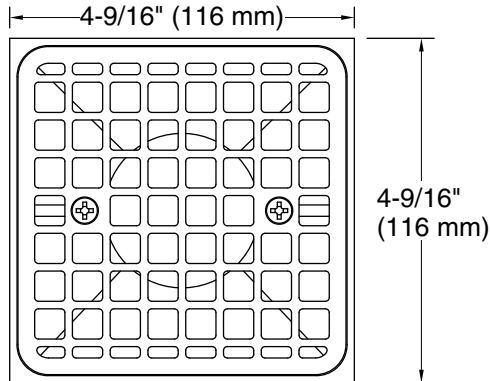

2-7-2026 20:14 - US/CA

THE BOLD LOOK
OF **KOHLER**®

Technical Information

All product dimensions are nominal.

Material: Brass

Notes

Install this product according to the installation instructions.