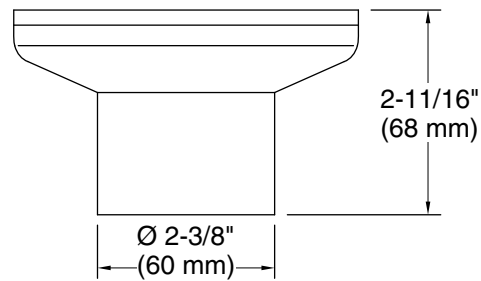

2-7-2026 20:14 - US/CA

THE BOLD LOOK
OF **KOHLER**®

Technical Information

All product dimensions are nominal.

Material: Brass

Notes

Install this product according to the installation instructions.