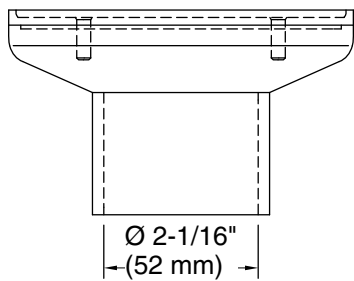

2-7-2026 20:14 - US/CA

THE BOLD LOOK
OF **KOHLER**®

Technical Information

All product dimensions are nominal.

Material: Brass

Notes

Install this product according to the installation instructions.