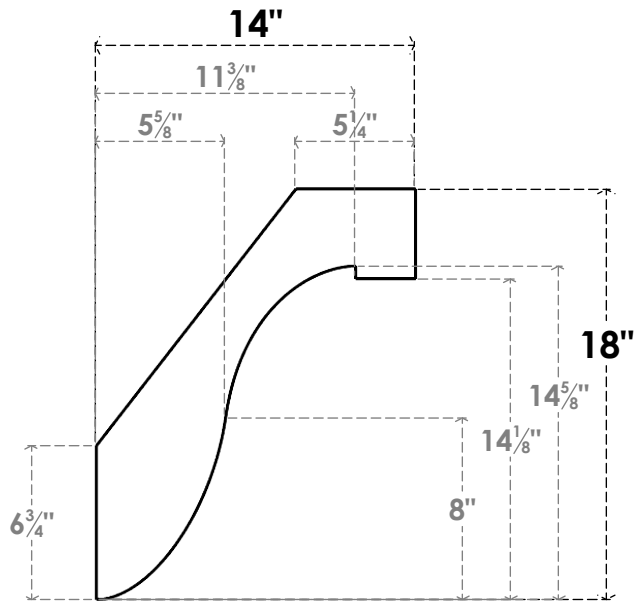

ITEM NUMBER: BRCURO050X14000X18000DELRCPR

5"W X 14"D X 18"H DEL MONTE ROUGH CEDAR WOODGRAIN OPEN
TIMBERTHANE BRACE, PRIMED TAN

SIDE PROFILE

FRONT PROFILE

ISOMETRIC

EKENA MILLWORK
2300 WEST MAIN ST.
CLARKSVILLE, TX 75426
TOLL FREE: 866-607-0453
WWW.EKENAMILLWORK.COM

NOTES

1. INSTALLATION TO BE COMPLETED IN ACCORDANCE WITH MANUFACTURER'S SPECIFICATIONS.
2. DRAWING MAY NOT BE TO SCALE
3. THIS DRAWING IS INTENDED FOR DESIGN AND PLANNING PURPOSES ONLY.
4. ALL INFORMATION CONTAINED HEREIN WAS CURRENT AT THE TIME OF DEVELOPMENT BUT MUST BE REVIEWED AND APPROVED BY THE PRODUCT MANUFACTURER TO BE CONSIDERED ACCURATE.
5. TIMBERTHANE ARCHITECTURAL PRODUCTS ARE MADE FROM HIGH DENSITY URETHANE AND COME FACTORY PRIMED