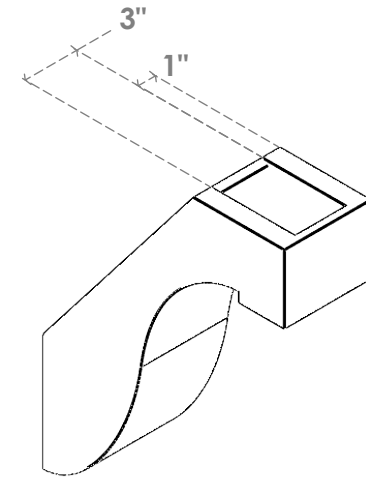

ITEM NUMBER: BRCURO050X14000X18000DELRCPR

5"W X 14"D X 18"H DEL MONTE ROUGH CEDAR WOODGRAIN OPEN
TIMBERTHANE BRACE, PRIMED TAN

SIDE PROFILE

FRONT PROFILE

ISOMETRIC

EKENA MILLWORK
2300 WEST MAIN ST.
CLARKSVILLE, TX 75426
TOLL FREE: 866-607-0453
WWW.EKENAMILLWORK.COM

NOTES

1. INSTALLATION TO BE COMPLETED IN ACCORDANCE WITH MANUFACTURER'S SPECIFICATIONS.
2. DRAWING MAY NOT BE TO SCALE
3. THIS DRAWING IS INTENDED FOR DESIGN AND PLANNING PURPOSES ONLY.
4. ALL INFORMATION CONTAINED HEREIN WAS CURRENT AT THE TIME OF DEVELOPMENT BUT MUST BE REVIEWED AND APPROVED BY THE PRODUCT MANUFACTURER TO BE CONSIDERED ACCURATE.
5. TIMBERTHANE ARCHITECTURAL PRODUCTS ARE MADE FROM HIGH DENSITY URETHANE AND COME FACTORY PRIMED