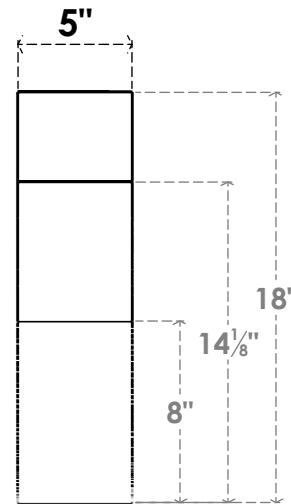

ITEM NUMBER: BRCURO050X14000X18000DELRCPR

5"W X 14"D X 18"H DEL MONTE ROUGH CEDAR WOODGRAIN OPEN
TIMBERTHANE BRACE, PRIMED TAN

SIDE PROFILE

FRONT PROFILE

ISOMETRIC

EKENA MILLWORK
2300 WEST MAIN ST.
CLARKSVILLE, TX 75426
TOLL FREE: 866-607-0453
WWW.EKENAMILLWORK.COM

NOTES

1. INSTALLATION TO BE COMPLETED IN ACCORDANCE WITH MANUFACTURER'S SPECIFICATIONS.
2. DRAWING MAY NOT BE TO SCALE
3. THIS DRAWING IS INTENDED FOR DESIGN AND PLANNING PURPOSES ONLY.
4. ALL INFORMATION CONTAINED HEREIN WAS CURRENT AT THE TIME OF DEVELOPMENT BUT MUST BE REVIEWED AND APPROVED BY THE PRODUCT MANUFACTURER TO BE CONSIDERED ACCURATE.
5. TIMBERTHANE ARCHITECTURAL PRODUCTS ARE MADE FROM HIGH DENSITY URETHANE AND COME FACTORY PRIMED