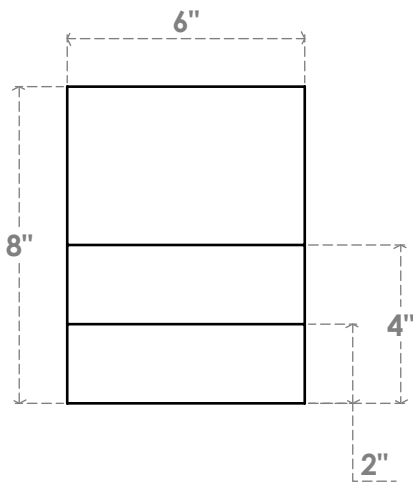

# RFTP06X08X16GRN

6"W X 8"H X 16"L GREENSBORO ARCHITECTURAL GRADE PVC RAFTER TAIL

SIDE PROFILE

ISOMETRIC

FRONT PROFILE