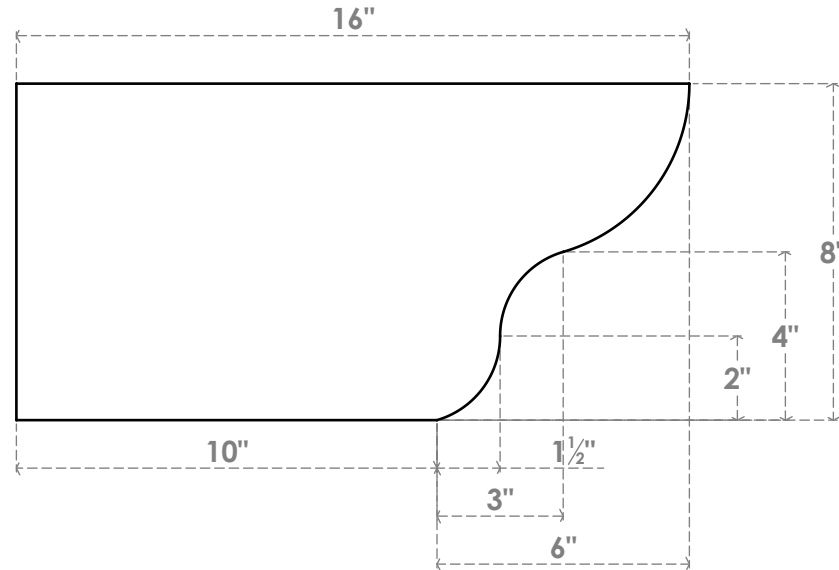

# RFTP06X08X16GRN

6"W X 8"H X 16"L GREENSBORO ARCHITECTURAL GRADE PVC RAFTER TAIL

SIDE PROFILE

ISOMETRIC

FRONT PROFILE