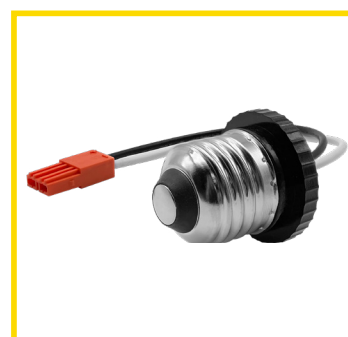

Product Information:

- 30° Adjustable Beam Angle
- Dimmable: Compatible with most Dimmers down to 5%
- 5CCT Selectable: 2700K-5000K
- Dust Proof & Water Resistant
- E26 Plug & Butterfly Spring Included

Tension Plate

Butterfly Spring

30° Tilt

E26 Connect Plug

4" RETROFIT ADJUSTABLE DOWNLIGHT

NW-GMB-C4-10W-5CCT-WH
NW-GMB-C4-10W-5CCT-BLK

LUMENS	750
WATTAGE	10W
VOLTAGE	120V
TRIM	WH- White / BLK- Black
COLOR TEMP	27/30/35/40/50K
BEAM ANGLE	40°
ROTATION	360°
CRI	90
DIMMABLE	Yes
RATED	IP54

6" RETROFIT ADJUSTABLE DOWNLIGHT

NW-GMB-C6-16.5W-5CCT-WH
NW-GMB-C6-16.5W-5CCT-BLK

LUMENS	1200
WATTAGE	16.5W
VOLTAGE	120V
TRIM	WH- White / BLK- Black
COLOR TEMP	27/30/35/40/50K
BEAM ANGLE	40°
ROTATION	360°
CRI	90
DIMMABLE	Yes
RATED	IP54