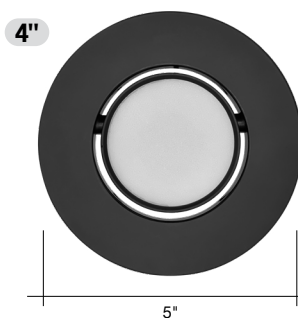

Product Information:

- 30° Adjustable Beam Angle
- Dimmable: Compatible with most Dimmers down to 5%
- 5CCT Selectable: 2700K-5000K
- Dust Proof & Water Resistant
- E26 Plug & Butterfly Spring Included

Tension Plate

Butterfly Spring

30° Tilt

E26 Connect Plug

4" RETROFIT ADJUSTABLE DOWNLIGHT

NW-GMB-C4-10W-5CCT-WH
NW-GMB-C4-10W-5CCT-BLK

LUMENS	750
WATTAGE	10W
VOLTAGE	120V
TRIM	WH- White / BLK- Black
COLOR TEMP	27/30/35/40/50K
BEAM ANGLE	40°
ROTATION	360°
CRI	90
DIMMABLE	Yes
RATED	IP54

6" RETROFIT ADJUSTABLE DOWNLIGHT

NW-GMB-C6-16.5W-5CCT-WH
NW-GMB-C6-16.5W-5CCT-BLK

LUMENS	1200
WATTAGE	16.5W
VOLTAGE	120V
TRIM	WH- White / BLK- Black
COLOR TEMP	27/30/35/40/50K
BEAM ANGLE	40°
ROTATION	360°
CRI	90
DIMMABLE	Yes
RATED	IP54

Dimensions

5"

7.5"

2"

2.5"