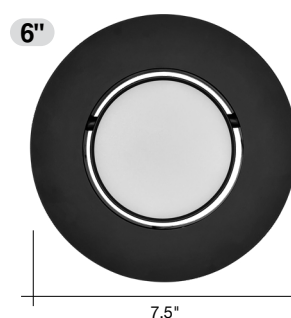

Tension Plate

Butterfly Spring

30° Tilt

E26 Connect Plug

4" RETROFIT ADJUSTABLE DOWNLIGHT

NW-GMB-C4-10W-5CCT-WH
NW-GMB-C4-10W-5CCT-BLK

LUMENS	750
WATTAGE	10W
VOLTAGE	120V
TRIM	WH- White / BLK- Black
COLOR TEMP	27/30/35/40/50K
BEAM ANGLE	40°
ROTATION	360°
CRI	90
DIMMABLE	Yes
RATED	IP54

6" RETROFIT ADJUSTABLE DOWNLIGHT

NW-GMB-C6-16.5W-5CCT-WH
NW-GMB-C6-16.5W-5CCT-BLK

LUMENS	1200
WATTAGE	16.5W
VOLTAGE	120V
TRIM	WH- White / BLK- Black
COLOR TEMP	27/30/35/40/50K
BEAM ANGLE	40°
ROTATION	360°
CRI	90
DIMMABLE	Yes
RATED	IP54

Dimensions

5"

7.5"

2"

2.5"