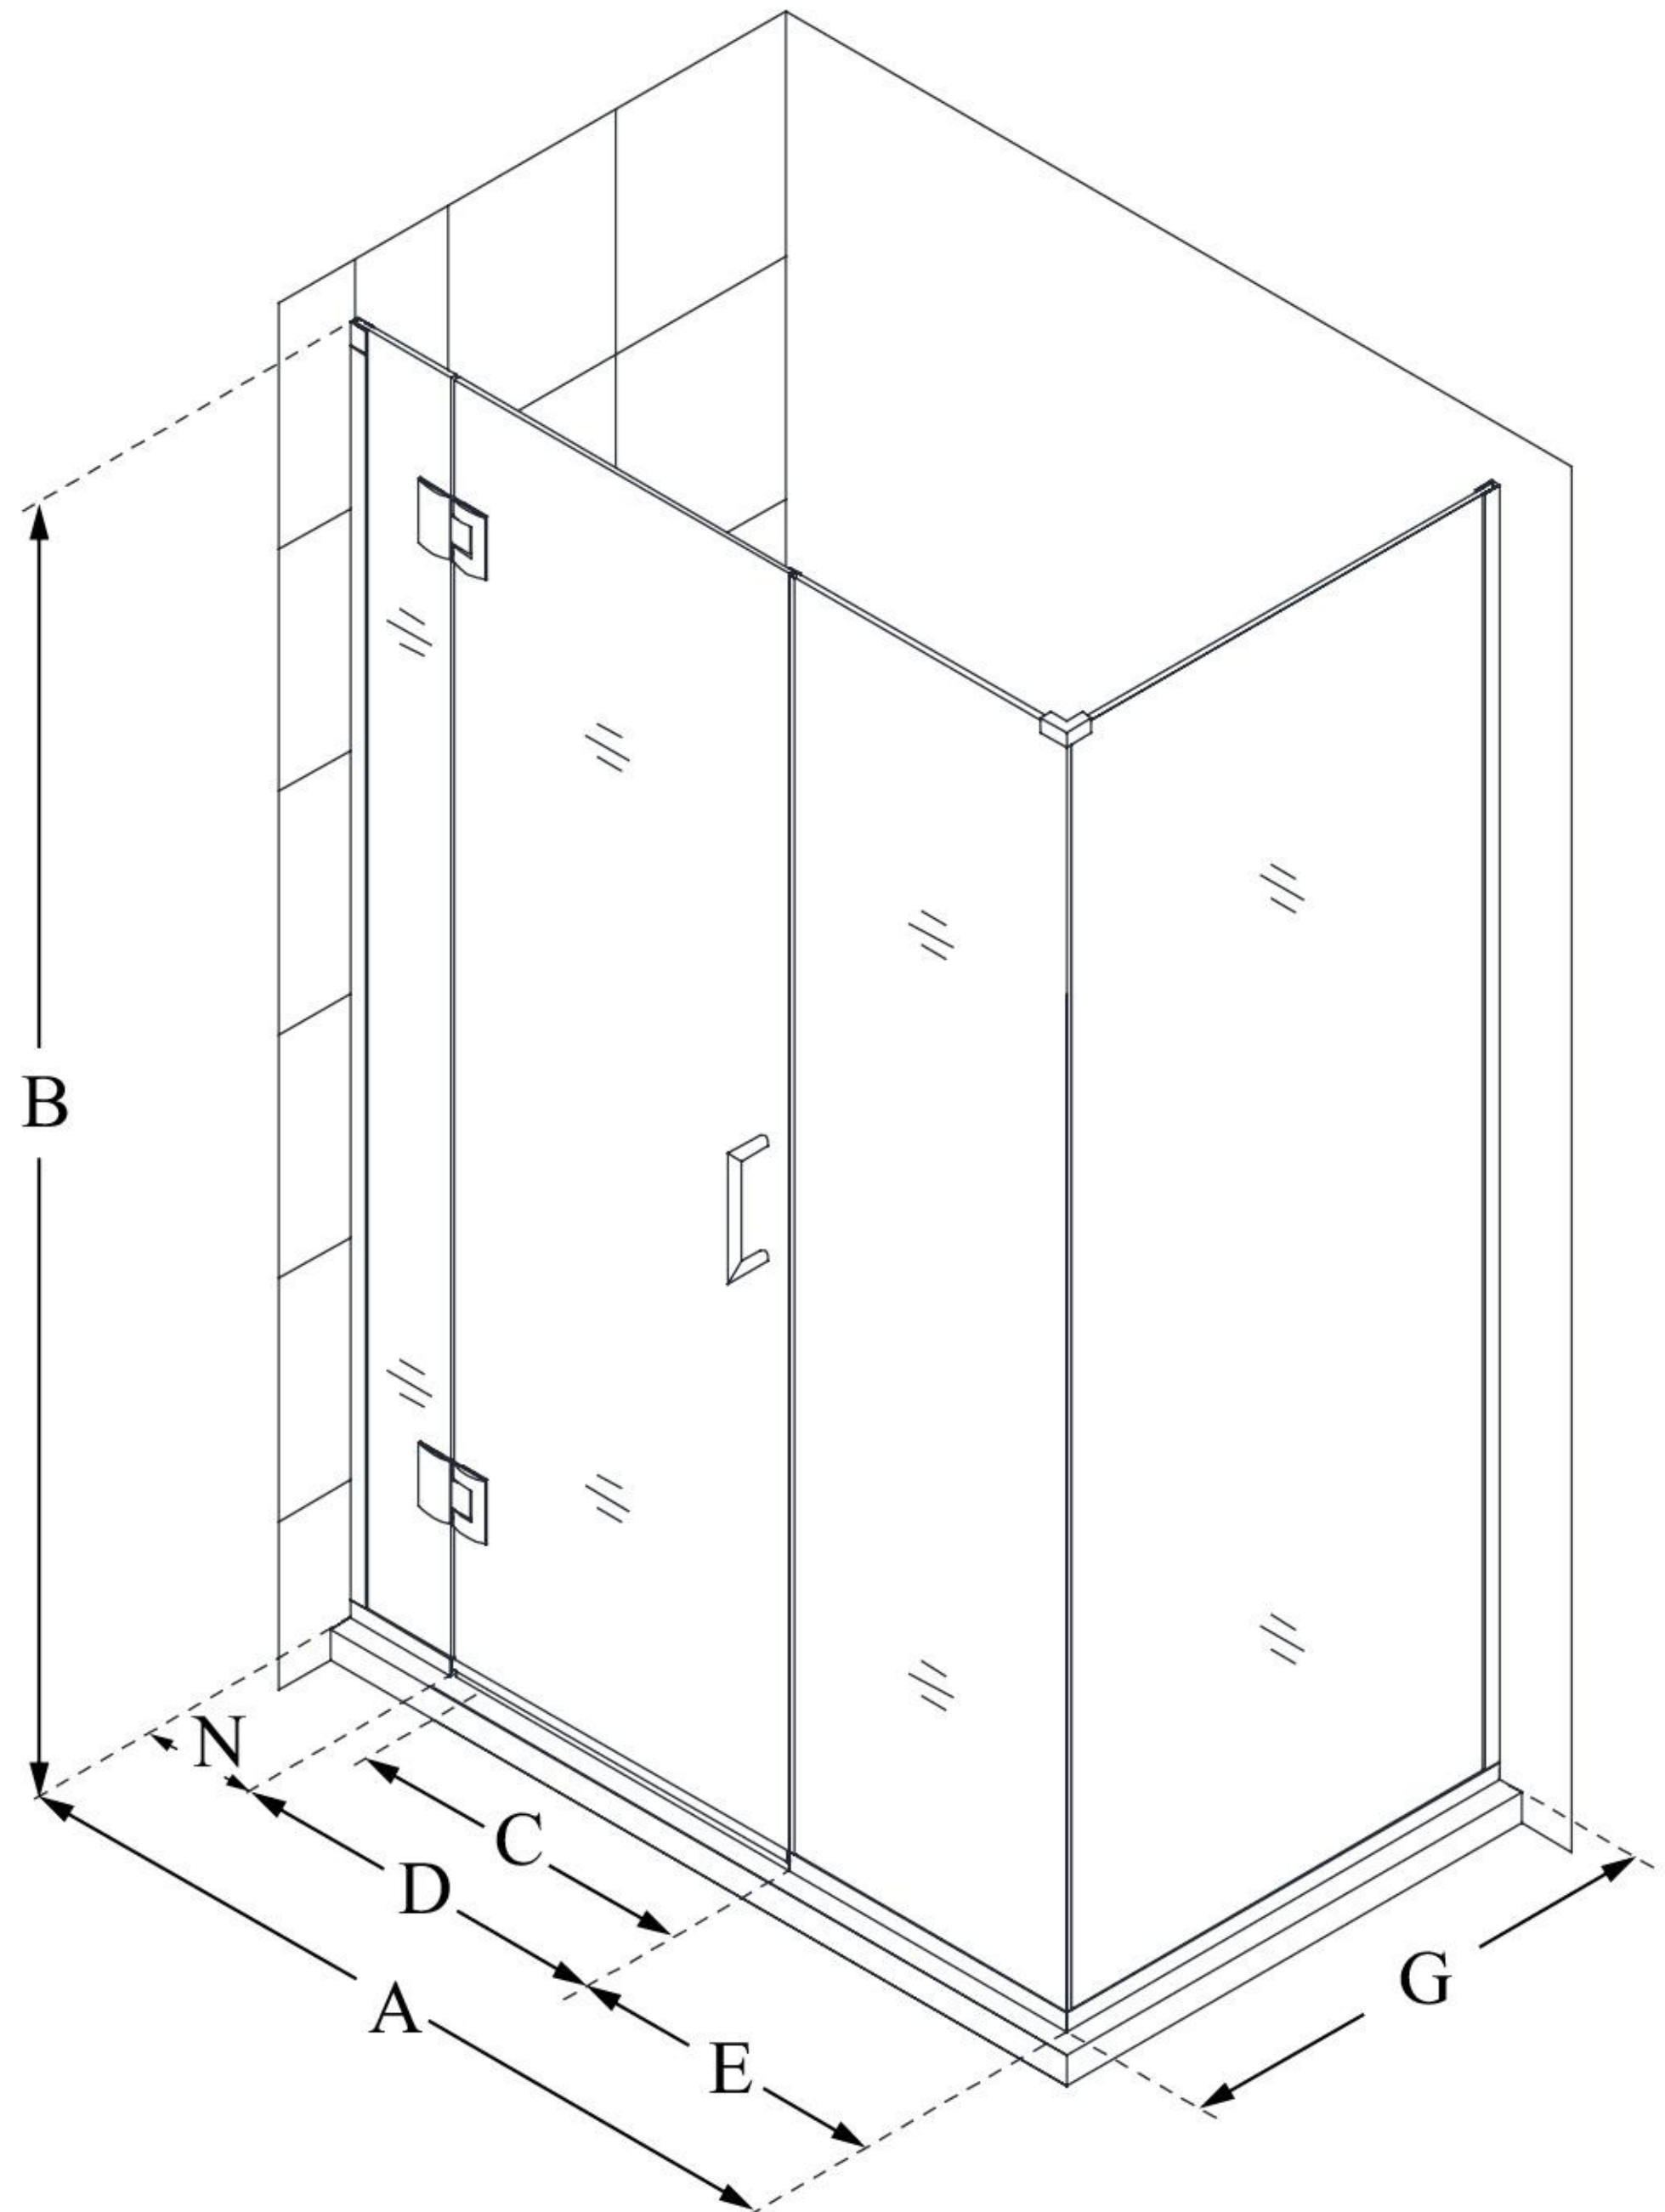

MODEL INFORMATION

E1292230

UNIDOOR-X

DreamLine Unidoor-X 57 in. W x
30 3/8 in. D x 72 in. H Frameless
Hinged Shower Enclosure, Clear
Glass

SWING DOOR

CONFIGURATION DIMENSIONS:

A: 57 in.

MODEL WIDTH

B: 72 in.

MODEL HEIGHT

C: 28 in.

ACCESS WIDTH

D: 29 in.

DOOR WIDTH

E: 22 in.

INLINE PANEL WIDTH

G: 30 3/8 in.

RETURN PANEL WIDTH

N: 6 in.

HINGE PANEL WIDTH

DreamLine reserves the right to update or modify the hardware or materials pictured without prior notice for the purpose of product improvement and customer satisfaction.