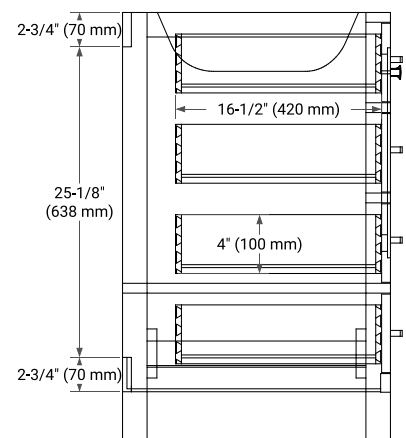

CAMBRIDGE 54" SINGLE SINK BASE CABINET

ARIEL

BASE CABINET DIMENSIONS

54" W x 21.5" D x 34.5" H

FEATURES

- Solid wood frame & plywood panels
- Dovetail drawers and joints
- Soft closing doors & drawers

HARDWARE FINISHES*

White Grey Midnight Blue Espresso

Oak Black Oak Brown Oak Vintage Green

FRONT VIEW

SIDE VIEW

PLAN VIEW

55" SINGLE RECTANGLE SINK COUNTERTOP WITH 1.5 IN. THICKNESS

ARIEL

OVERALL DIMENSIONS

55" W x 22" D x 1.5" H

COUNTERTOP OPTIONS

Carrara Marble

White Quartz

FEATURES

- Solid countertop with mitered edges & seams
- Undermount white rectangular sink
- Pre-drilled for 8" widespread faucet

INCLUDED

- Countertop
- Matching Backsplash
- Rectangle Sink

COUNTERTOP PLAN VIEW

EDGE SIDE VIEW

THREE DIMENSIONAL COUNTERTOP VIEW