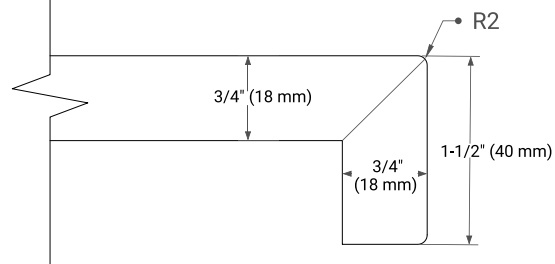

White Grey Midnight Blue Espresso

Oak Black Oak Brown Oak Vintage Green

FRONT VIEW

SIDE VIEW

PLAN VIEW

55" SINGLE RECTANGLE SINK COUNTERTOP WITH 1.5 IN. THICKNESS

ARIEL

OVERALL DIMENSIONS

55" W x 22" D x 1.5" H

COUNTERTOP OPTIONS

Carrara Marble

White Quartz

FEATURES

- Solid countertop with mitered edges & seams
- Undermount white rectangular sink
- Pre-drilled for 8" widespread faucet

INCLUDED

- Countertop
- Matching Backsplash
- Rectangle Sink

COUNTERTOP PLAN VIEW

EDGE SIDE VIEW

THREE DIMENSIONAL COUNTERTOP VIEW