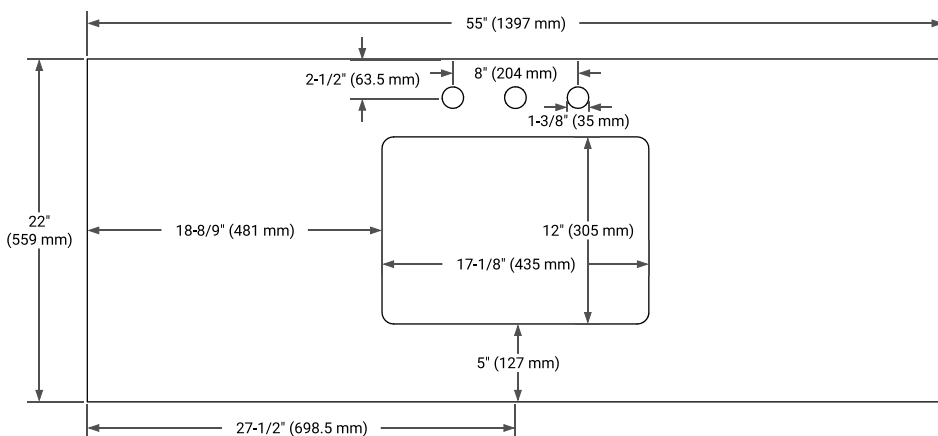

White Grey Midnight Blue Espresso

Oak Black Oak Brown Oak Vintage Green

FRONT VIEW

SIDE VIEW

PLAN VIEW

55" SINGLE RECTANGLE SINK COUNTERTOP WITH 1.5 IN. THICKNESS

ARIEL

OVERALL DIMENSIONS

55" W x 22" D x 1.5" H

COUNTERTOP OPTIONS

Carrara Marble

White Quartz

FEATURES

- Solid countertop with mitered edges & seams
- Undermount white rectangular sink
- Pre-drilled for 8" widespread faucet

INCLUDED

- Countertop
- Matching Backsplash
- Rectangle Sink

COUNTERTOP PLAN VIEW

EDGE SIDE VIEW

THREE DIMENSIONAL COUNTERTOP VIEW