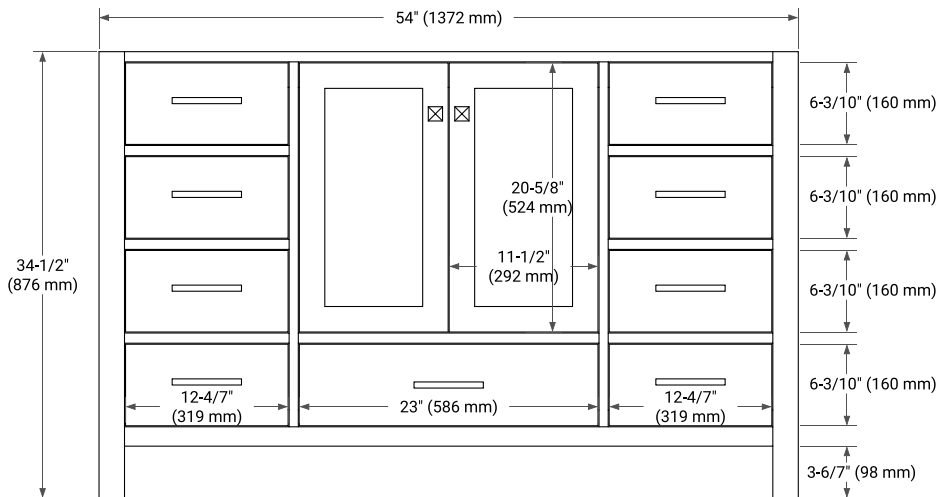

CAMBRIDGE 54" SINGLE SINK BASE CABINET

ARIEL

BASE CABINET DIMENSIONS

54" W x 21.5" D x 34.5" H

FEATURES

- Solid wood frame & plywood panels
- Dovetail drawers and joints
- Soft closing doors & drawers

HARDWARE FINISHES*

White Grey Midnight Blue Espresso

Oak Black Oak Brown Oak Vintage Green

FRONT VIEW

SIDE VIEW

PLAN VIEW

55" SINGLE RECTANGLE SINK COUNTERTOP WITH 1.5 IN. THICKNESS

ARIEL

OVERALL DIMENSIONS

55" W x 22" D x 1.5" H

COUNTERTOP OPTIONS

Carrara Marble

White Quartz

FEATURES

- Solid countertop with mitered edges & seams
- Undermount white rectangular sink
- Pre-drilled for 8" widespread faucet

INCLUDED

- Countertop
- Matching Backsplash
- Rectangle Sink

COUNTERTOP PLAN VIEW

EDGE SIDE VIEW

THREE DIMENSIONAL COUNTERTOP VIEW