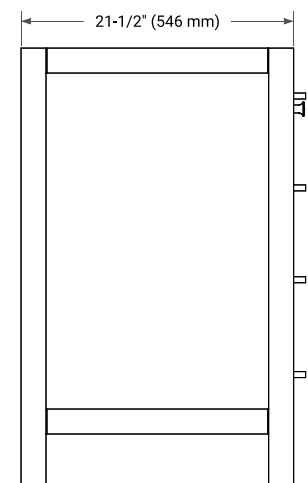

CAMBRIDGE 54" SINGLE SINK BASE CABINET

ARIEL

BASE CABINET DIMENSIONS

54" W x 21.5" D x 34.5" H

FEATURES

- Solid wood frame & plywood panels
- Dovetail drawers and joints
- Soft closing doors & drawers

HARDWARE FINISHES*

White Grey Midnight Blue Espresso

Oak Black Oak Brown Oak Vintage Green

FRONT VIEW

SIDE VIEW

PLAN VIEW

55" SINGLE RECTANGLE SINK COUNTERTOP WITH 1.5 IN. THICKNESS

ARIEL

OVERALL DIMENSIONS

55" W x 22" D x 1.5" H

COUNTERTOP OPTIONS

Carrara Marble

White Quartz

FEATURES

- Solid countertop with mitered edges & seams
- Undermount white rectangular sink
- Pre-drilled for 8" widespread faucet

INCLUDED

- Countertop
- Matching Backsplash
- Rectangle Sink

COUNTERTOP PLAN VIEW

EDGE SIDE VIEW

THREE DIMENSIONAL COUNTERTOP VIEW