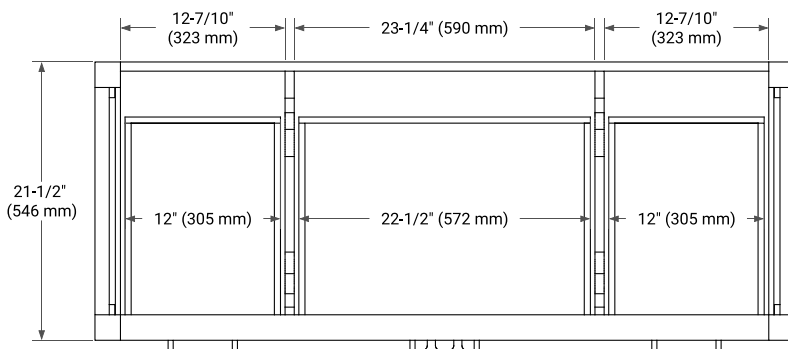

CAMBRIDGE 54" SINGLE SINK BASE CABINET

ARIEL

BASE CABINET DIMENSIONS

54" W x 21.5" D x 34.5" H

FEATURES

- Solid wood frame & plywood panels
- Dovetail drawers and joints
- Soft closing doors & drawers

HARDWARE FINISHES*

White Grey Midnight Blue Espresso

Oak Black Oak Brown Oak Vintage Green

FRONT VIEW

SIDE VIEW

PLAN VIEW

55" SINGLE RECTANGLE SINK COUNTERTOP WITH 1.5 IN. THICKNESS

ARIEL

OVERALL DIMENSIONS

55" W x 22" D x 1.5" H

COUNTERTOP OPTIONS

Carrara Marble

White Quartz

FEATURES

- Solid countertop with mitered edges & seams
- Undermount white rectangular sink
- Pre-drilled for 8" widespread faucet

INCLUDED

- Countertop
- Matching Backsplash
- Rectangle Sink

COUNTERTOP PLAN VIEW

EDGE SIDE VIEW

THREE DIMENSIONAL COUNTERTOP VIEW