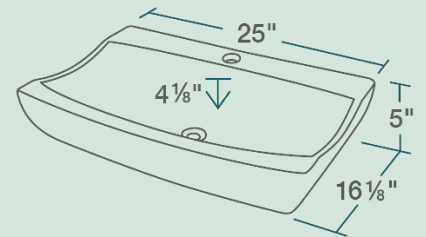

25" x 16 1/8" x 5"
 Vessel Installation
 True Vitreous China
 No Hardware Needed
 Lifetime Warranty

Accessories

*Accessories not included

Available Colors

Features

<p>Vessel Installation</p> 	<p>27" Minimum Cabinet Size</p> 	<p>True Vitreous China</p> 	<p>No Hardware Needed</p> 	<p>Limited Lifetime Warranty</p> 	