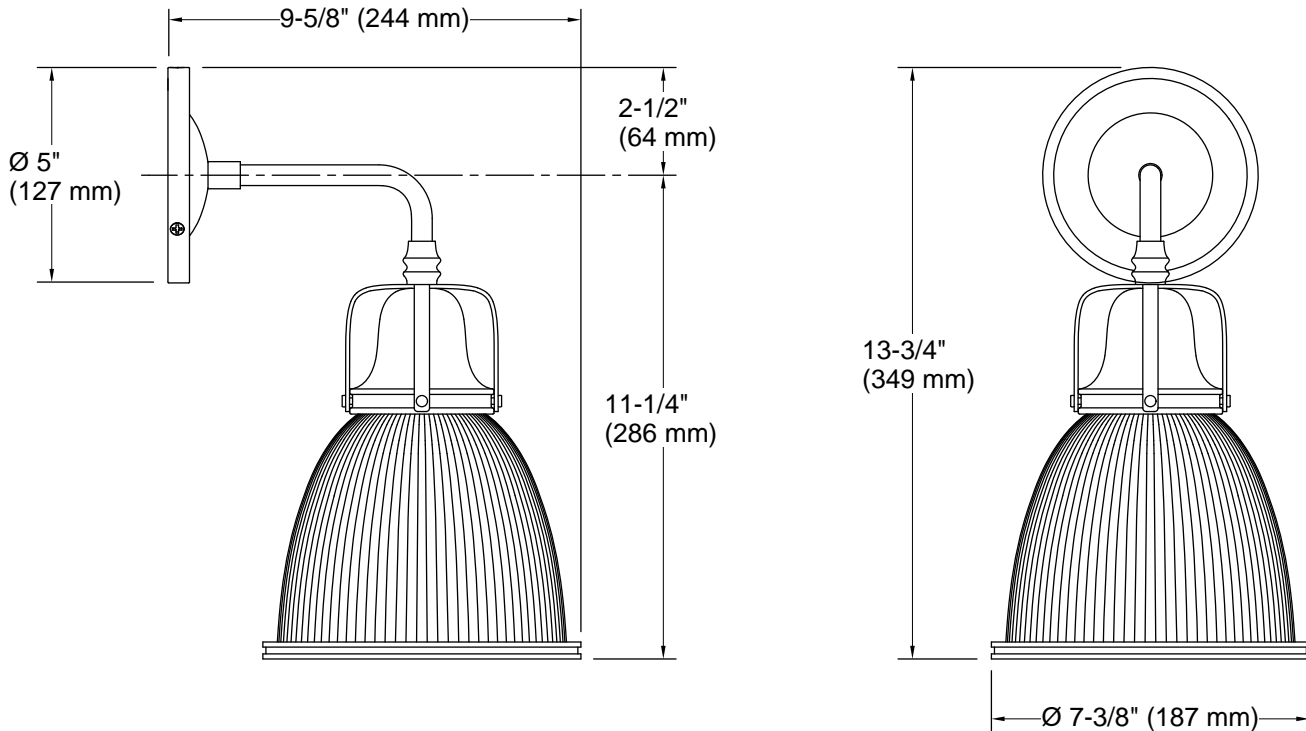

Required Electrical Service

One dedicated circuit required.

Lights: 120 V, 0.833 A, 60 Hz

Technical Information

All product dimensions are nominal.

Material: Steel, Aluminum, Glass

Number of Lights: 1

Lighting Type: Socket-based

Socket Type: E-26 Medium

Number of Shades: 1

Shade Type: Glass - frosted

Hanging Type: Non-hanging

Electrical component Socket Rating: 60 Hz, 100 W
rating: