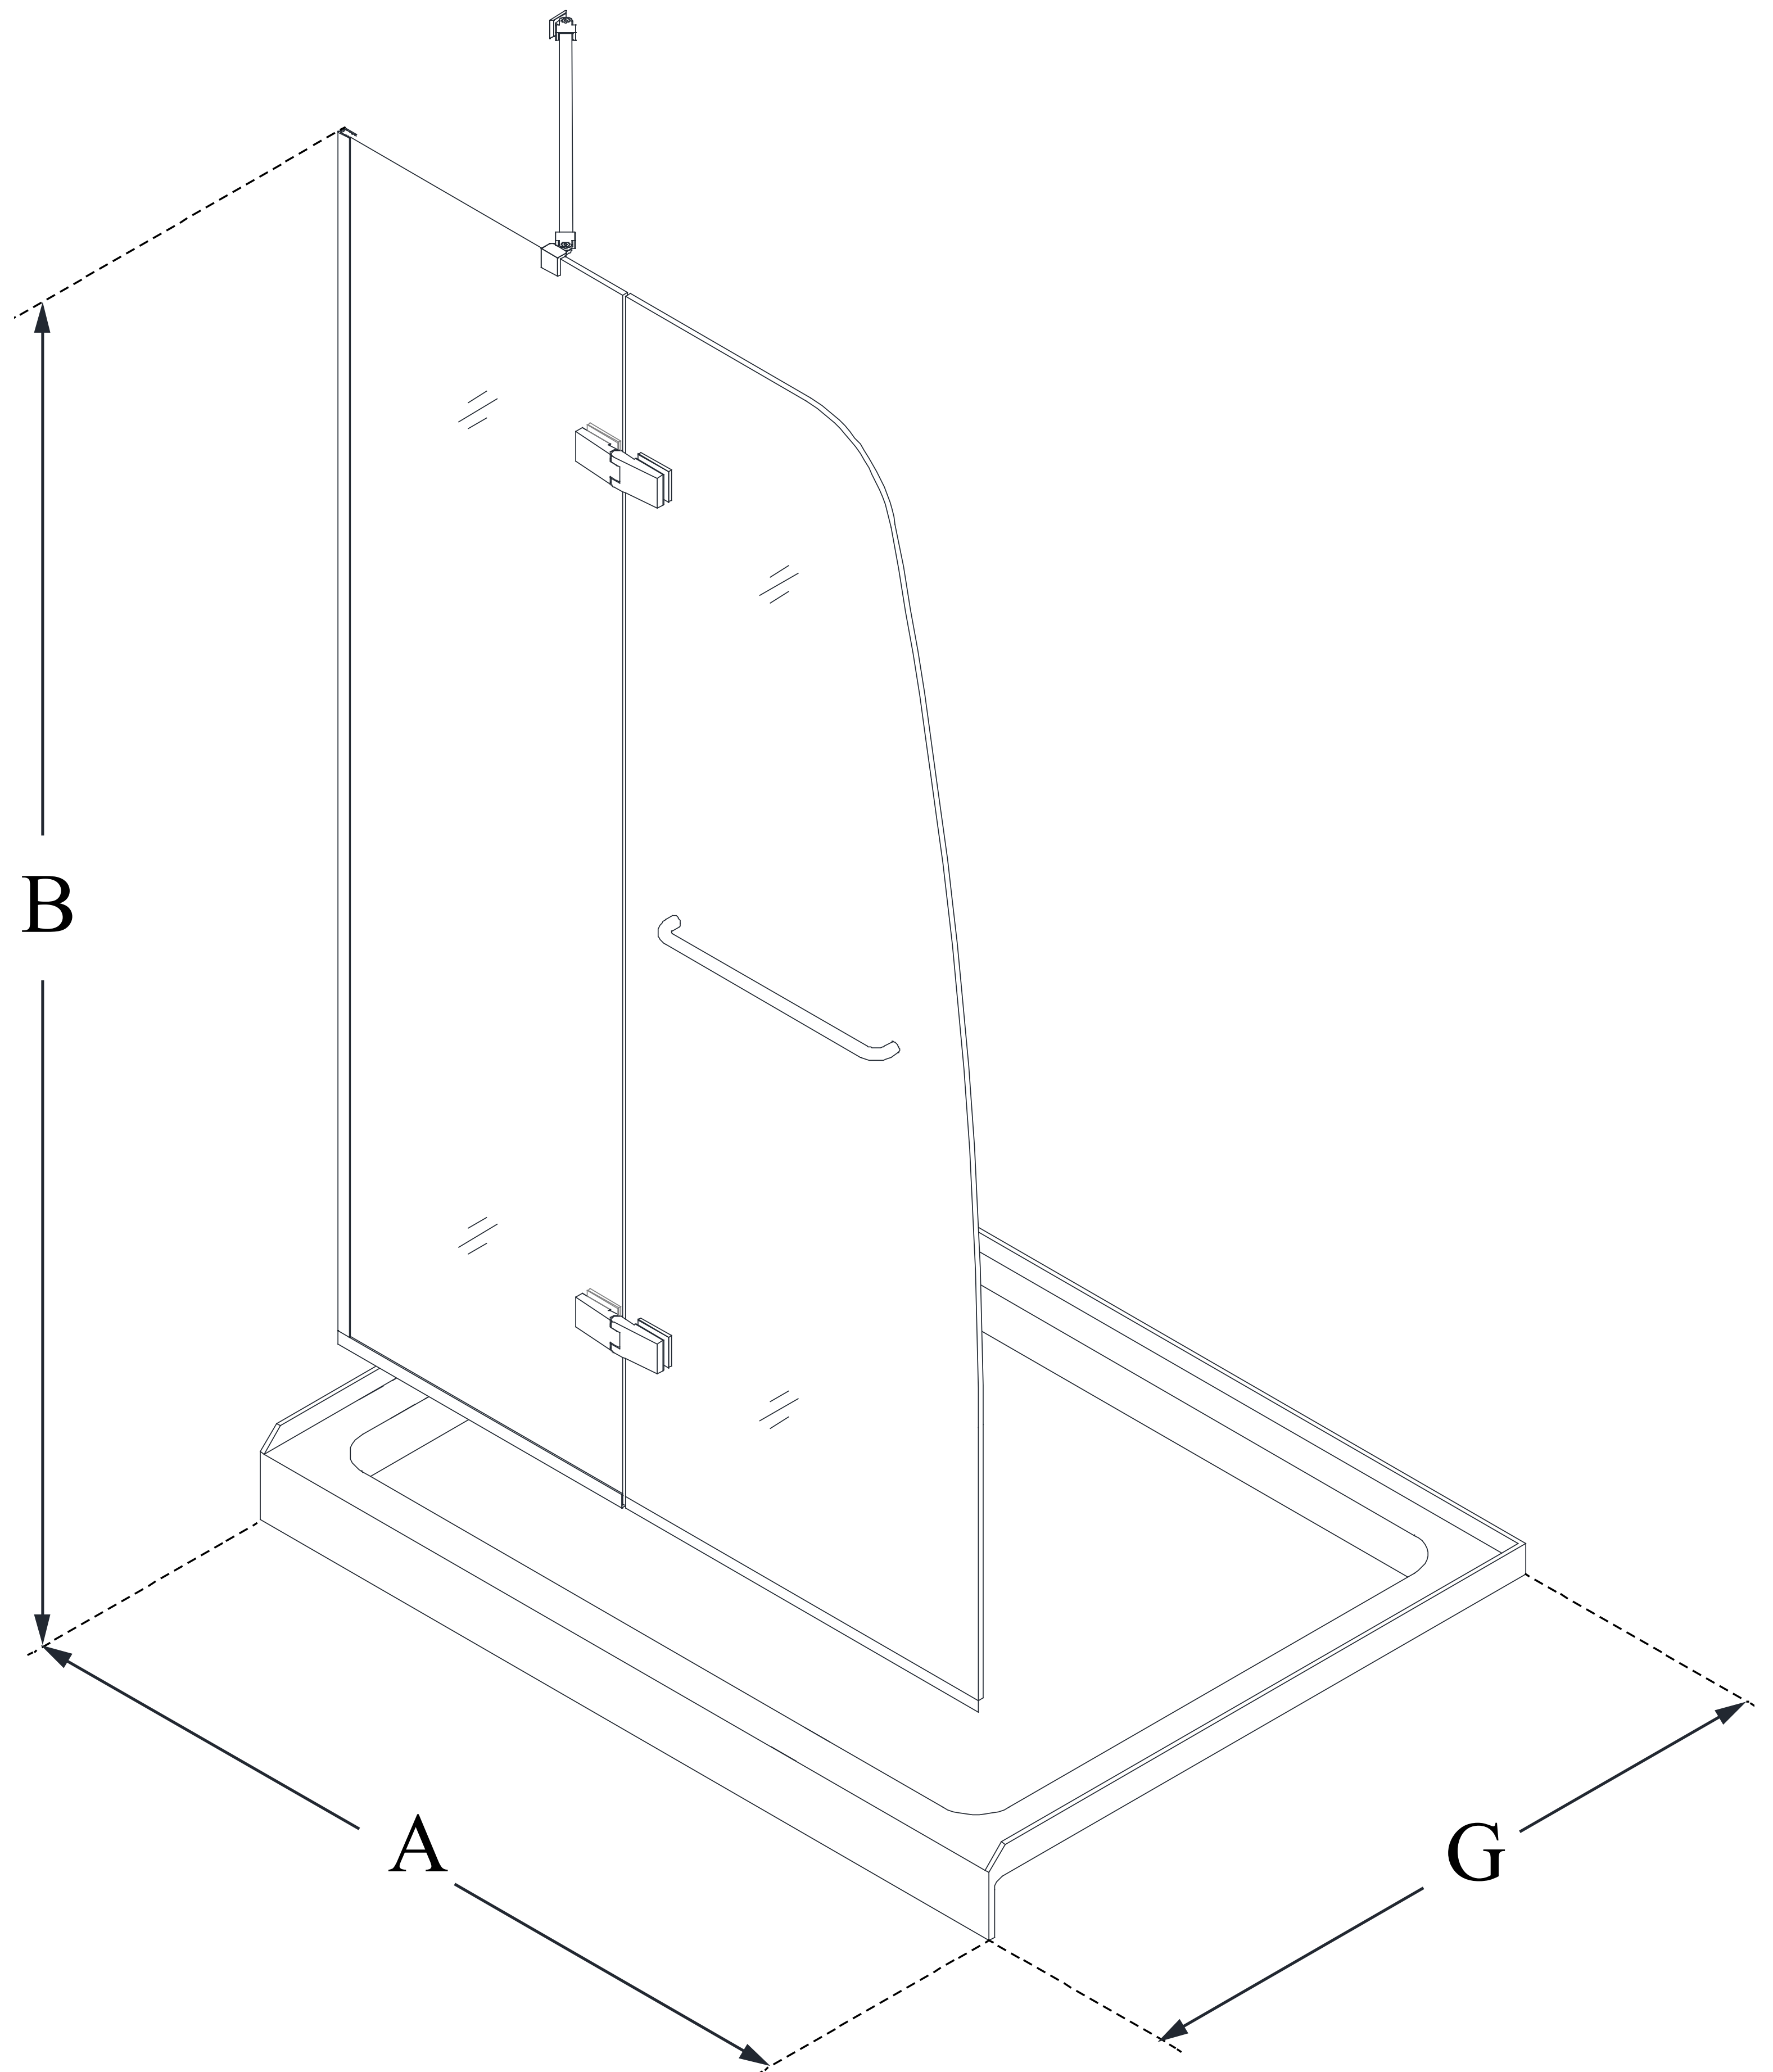

# AQUA ULTRA

DreamLine Aqua Ultra 32 in. D x  
60 in. W x 74 3/4 in. H Frameless  
Hinged Shower Door and SlimLine  
Shower Base Kit

## KIT CONTENTS:

- SHOWER DOOR
- SHOWER BASE

## CONFIGURATION DIMENSIONS:

**A: 60 in.**  
KIT WIDTH

**B: 74 3/4 in.**  
KIT HEIGHT

**G: 32 in.**  
KIT DEPTH

## AVAILABLE DRAIN LOCATIONS:

- CENTER
- LEFT
- RIGHT

For precise drain location, please refer to the  
included base technical drawing

DreamLine reserves the right to update or modify the hardware or materials pictured  
without prior notice for the purpose of product improvement and customer satisfaction.