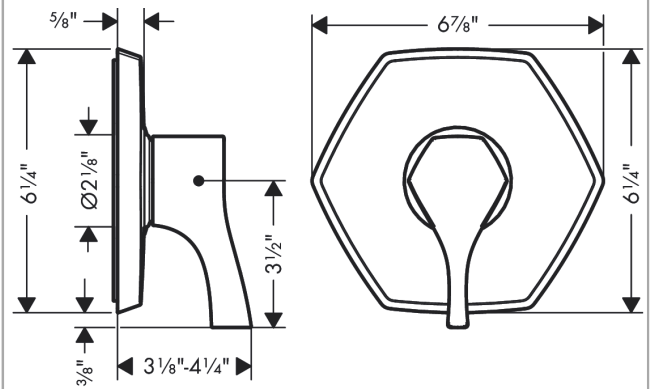

Locarno
Pressure Balance Trim
 Finishes : **brushed gold optic** Part no. : **04822250**

Description

Features

- Temperature and on/off control for 1 outlet
- Flow: 5.44 GPM (20.6 L/Min)
- Integrated bypass for use with diverter tub spouts

Item details

List Price \$ 343.00

Compliance

Product image

Scale drawing

Locarno

Pressure Balance Trim

Finishes : **brushed gold optic** Part no. : **04822250**

Exploded drawing

Year of production: >03/21

Locarno

Pressure Balance Trim

Finishes : **brushed gold optic** Part no. : **04822250**

Spare parts list

Year of production: >03/21

Pos.	Description	Part no.	Price	PU
1	O-ring 16x2	98133000	-	1
2	set of screws	96525000	-	1
3	cartridge, assy	88727000	-	1
4	holder for escutcheon	98793000	-	1
5	set of screws	93244000	-	1
6	sleeve	88765250	-	1
7	escutcheon	93912251	-	1
8	handle	93911251	-	1
a	extension 25 mm	13595000	-	1