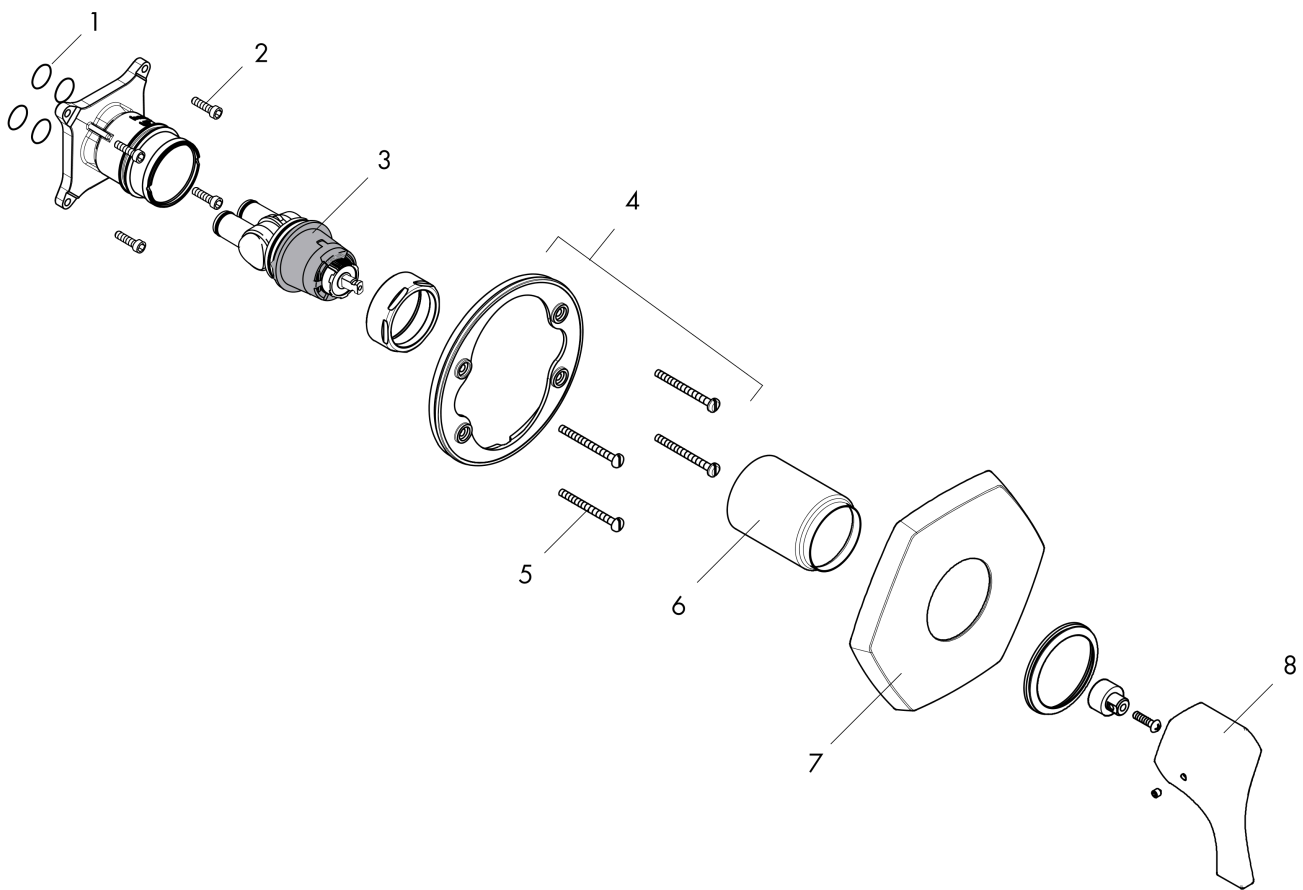

Locarno
Pressure Balance Trim
 Finishes : **brushed gold optic** Part no. : **04822250**

Description

Features

- Temperature and on/off control for 1 outlet
- Flow: 5.44 GPM (20.6 L/Min)
- Integrated bypass for use with diverter tub spouts

Item details

List Price \$ 343.00

Compliance

Product image

Scale drawing

Locarno

Pressure Balance Trim

Finishes : **brushed gold optic** Part no. : **04822250**

Exploded drawing

Year of production: >03/21

Locarno

Pressure Balance Trim

Finishes : **brushed gold optic** Part no. : **04822250**

Spare parts list

Year of production: >03/21

Pos.	Description	Part no.	Price	PU
1	O-ring 16x2	98133000	-	1
2	set of screws	96525000	-	1
3	cartridge, assy	88727000	-	1
4	holder for escutcheon	98793000	-	1
5	set of screws	93244000	-	1
6	sleeve	88765250	-	1
7	escutcheon	93912251	-	1
8	handle	93911251	-	1
a	extension 25 mm	13595000	-	1