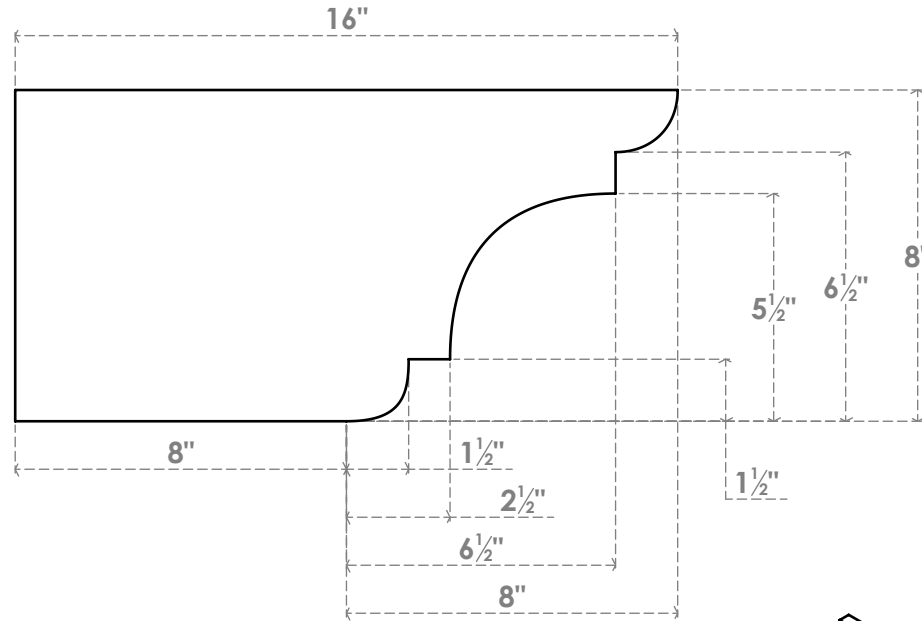

RFTP05X08X16NEB

5"W X 8"H X 16"L NEW BRIGHTON ARCHITECTURAL GRADE PVC RAFTER TAIL

SIDE PROFILE

FRONT PROFILE

ISOMETRIC

EKENA MILLWORK
 2300 WEST MAIN ST.
 CLARKSVILLE, TX 75426
 TOLL FREE: 866-607-0453
 WWW.EKENAMILLWORK.COM

NOTES

1. INSTALLATION TO BE COMPLETED IN ACCORDANCE WITH MANUFACTURER'S SPECIFICATIONS.
2. DRAWING MAY NOT BE TO SCALE
3. THIS DRAWING IS INTENDED FOR DESIGN AND PLANNING PURPOSES ONLY.
4. ALL INFORMATION CONTAINED HEREIN WAS CURRENT AT THE TIME OF DEVELOPMENT BUT MUST BE REVIEWED AND APPROVED BY THE PRODUCT MANUFACTURER TO BE CONSIDERED ACCURATE.
5. ARCHITECTURAL GRADE PVC PRODUCTS ARE MADE FROM EXPANDED CELLULAR PVC AND COME NATURALLY WHITE BUT MAY BE PAINTED