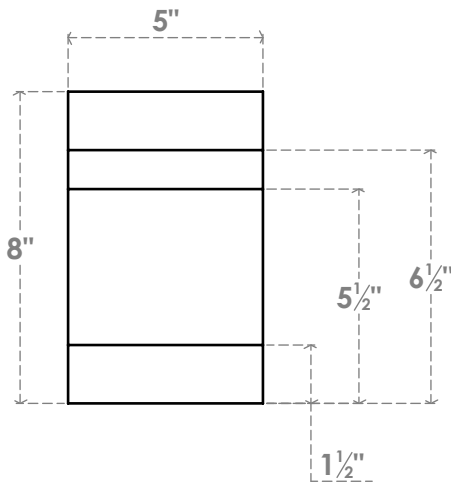

RFTP05X08X16NEB

5"W X 8"H X 16"L NEW BRIGHTON ARCHITECTURAL GRADE PVC RAFTER TAIL

SIDE PROFILE

FRONT PROFILE

ISOMETRIC

EKENA MILLWORK
 2300 WEST MAIN ST.
 CLARKSVILLE, TX 75426
 TOLL FREE: 866-607-0453
 WWW.EKENAMILLWORK.COM

NOTES

1. INSTALLATION TO BE COMPLETED IN ACCORDANCE WITH MANUFACTURER'S SPECIFICATIONS.
2. DRAWING MAY NOT BE TO SCALE
3. THIS DRAWING IS INTENDED FOR DESIGN AND PLANNING PURPOSES ONLY.
4. ALL INFORMATION CONTAINED HEREIN WAS CURRENT AT THE TIME OF DEVELOPMENT BUT MUST BE REVIEWED AND APPROVED BY THE PRODUCT MANUFACTURER TO BE CONSIDERED ACCURATE.
5. ARCHITECTURAL GRADE PVC PRODUCTS ARE MADE FROM EXPANDED CELLULAR PVC AND COME NATURALLY WHITE BUT MAY BE PAINTED