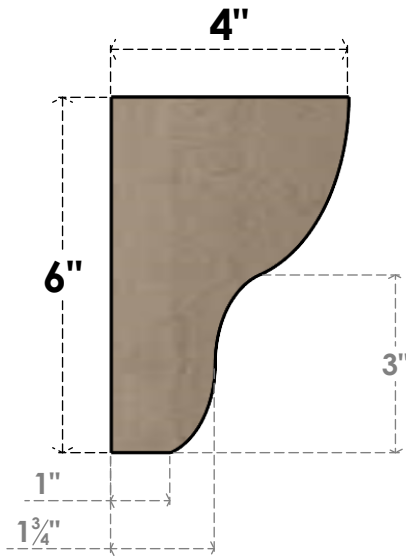

ITEM NUMBER: CORU02X04X06GRNRCPR

2"W X 4"D X 6"H SERIES 2 CLASSIC GREENSBORO ROUGH CEDAR
TIMBERTHANE FAUX WOOD CORBEL, PRIMED

SIDE PROFILE

FRONT PROFILE

ISOMETRIC

EKENA MILLWORK
2300 WEST MAIN ST.
CLARKSVILLE, TX 75426
TOLL FREE: 866-607-0453
WWW.EKENAMILLWORK.COM

NOTES

1. INSTALLATION TO BE COMPLETED IN ACCORDANCE WITH MANUFACTURER'S SPECIFICATIONS.
2. DRAWING MAY NOT BE TO SCALE
3. THIS DRAWING IS INTENDED FOR DESIGN AND PLANNING PURPOSES ONLY.
4. ALL INFORMATION CONTAINED HEREIN WAS CURRENT AT THE TIME OF DEVELOPMENT BUT MUST BE REVIEWED AND APPROVED BY THE PRODUCT MANUFACTURER TO BE CONSIDERED ACCURATE.
5. TIMBERTHANE ARCHITECTURAL PRODUCTS ARE MADE FROM HIGH DENSITY URETHANE AND COME FACTORY PRIMED