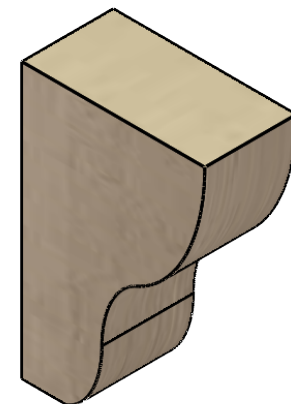

ITEM NUMBER: CORU02X04X06GRNRCPR

2"W X 4"D X 6"H SERIES 2 CLASSIC GREENSBORO ROUGH CEDAR
TIMBERTHANE FAUX WOOD CORBEL, PRIMED

SIDE PROFILE

FRONT PROFILE

ISOMETRIC

EKENA MILLWORK
2300 WEST MAIN ST.
CLARKSVILLE, TX 75426
TOLL FREE: 866-607-0453
WWW.EKENAMILLWORK.COM

NOTES

1. INSTALLATION TO BE COMPLETED IN ACCORDANCE WITH MANUFACTURER'S SPECIFICATIONS.
2. DRAWING MAY NOT BE TO SCALE
3. THIS DRAWING IS INTENDED FOR DESIGN AND PLANNING PURPOSES ONLY.
4. ALL INFORMATION CONTAINED HEREIN WAS CURRENT AT THE TIME OF DEVELOPMENT BUT MUST BE REVIEWED AND APPROVED BY THE PRODUCT MANUFACTURER TO BE CONSIDERED ACCURATE.
5. TIMBERTHANE ARCHITECTURAL PRODUCTS ARE MADE FROM HIGH DENSITY URETHANE AND COME FACTORY PRIMED