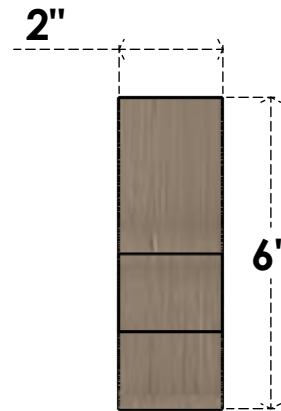

ITEM NUMBER: CORU02X04X06GRNRCPR

2"W X 4"D X 6"H SERIES 2 CLASSIC GREENSBORO ROUGH CEDAR
TIMBERTHANE FAUX WOOD CORBEL, PRIMED

SIDE PROFILE

FRONT PROFILE

ISOMETRIC

EKENA MILLWORK
2300 WEST MAIN ST.
CLARKSVILLE, TX 75426
TOLL FREE: 866-607-0453
WWW.EKENAMILLWORK.COM

NOTES

1. INSTALLATION TO BE COMPLETED IN ACCORDANCE WITH MANUFACTURER'S SPECIFICATIONS.
2. DRAWING MAY NOT BE TO SCALE
3. THIS DRAWING IS INTENDED FOR DESIGN AND PLANNING PURPOSES ONLY.
4. ALL INFORMATION CONTAINED HEREIN WAS CURRENT AT THE TIME OF DEVELOPMENT BUT MUST BE REVIEWED AND APPROVED BY THE PRODUCT MANUFACTURER TO BE CONSIDERED ACCURATE.
5. TIMBERTHANE ARCHITECTURAL PRODUCTS ARE MADE FROM HIGH DENSITY URETHANE AND COME FACTORY PRIMED