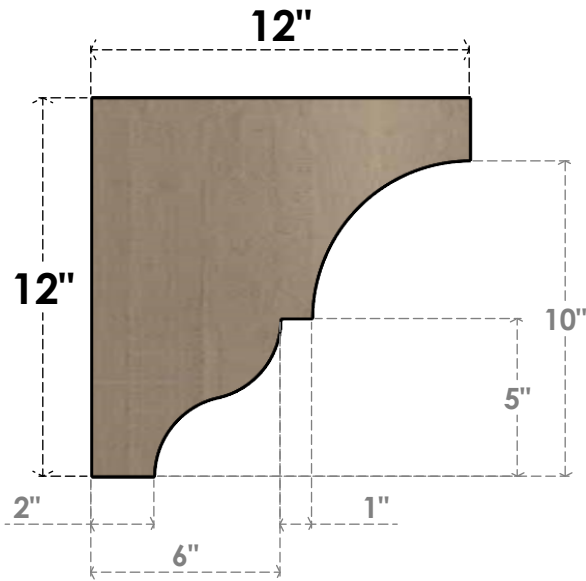

ITEM NUMBER: CORU06X12X12ASHRCPR

6"W X 12"D X 12"H SERIES 1 CLASSIC ASHEBORO ROUGH CEDAR
TIMBERTHANE FAUX WOOD CORBEL, PRIMED

SIDE PROFILE

FRONT PROFILE

ISOMETRIC

EKENA MILLWORK
2300 WEST MAIN ST.
CLARKSVILLE, TX 75426
TOLL FREE: 866-607-0453
WWW.EKENAMILLWORK.COM

NOTES

1. INSTALLATION TO BE COMPLETED IN ACCORDANCE WITH MANUFACTURER'S SPECIFICATIONS.
2. DRAWING MAY NOT BE TO SCALE
3. THIS DRAWING IS INTENDED FOR DESIGN AND PLANNING PURPOSES ONLY.
4. ALL INFORMATION CONTAINED HEREIN WAS CURRENT AT THE TIME OF DEVELOPMENT BUT MUST BE REVIEWED AND APPROVED BY THE PRODUCT MANUFACTURER TO BE CONSIDERED ACCURATE.
5. TIMBERTHANE ARCHITECTURAL PRODUCTS ARE MADE FROM HIGH DENSITY URETHANE AND COME FACTORY PRIMED