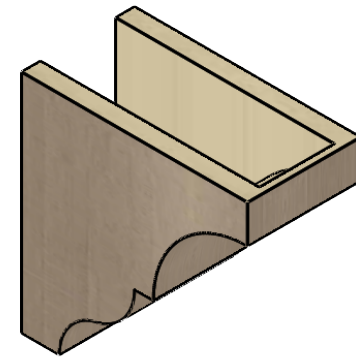

ITEM NUMBER: CORU06X12X12ASHRCPR

6"W X 12"D X 12"H SERIES 1 CLASSIC ASHEBORO ROUGH CEDAR
TIMBERTHANE FAUX WOOD CORBEL, PRIMED

SIDE PROFILE

FRONT PROFILE

ISOMETRIC

EKENA MILLWORK
2300 WEST MAIN ST.
CLARKSVILLE, TX 75426
TOLL FREE: 866-607-0453
WWW.EKENAMILLWORK.COM

NOTES

1. INSTALLATION TO BE COMPLETED IN ACCORDANCE WITH MANUFACTURER'S SPECIFICATIONS.
2. DRAWING MAY NOT BE TO SCALE
3. THIS DRAWING IS INTENDED FOR DESIGN AND PLANNING PURPOSES ONLY.
4. ALL INFORMATION CONTAINED HEREIN WAS CURRENT AT THE TIME OF DEVELOPMENT BUT MUST BE REVIEWED AND APPROVED BY THE PRODUCT MANUFACTURER TO BE CONSIDERED ACCURATE.
5. TIMBERTHANE ARCHITECTURAL PRODUCTS ARE MADE FROM HIGH DENSITY URETHANE AND COME FACTORY PRIMED