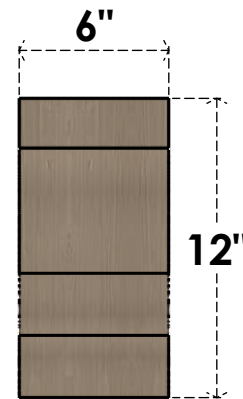

ITEM NUMBER: CORU06X12X12ASHRCPR

6"W X 12"D X 12"H SERIES 1 CLASSIC ASHEBORO ROUGH CEDAR
TIMBERTHANE FAUX WOOD CORBEL, PRIMED

SIDE PROFILE

FRONT PROFILE

ISOMETRIC

EKENA MILLWORK
2300 WEST MAIN ST.
CLARKSVILLE, TX 75426
TOLL FREE: 866-607-0453
WWW.EKENAMILLWORK.COM