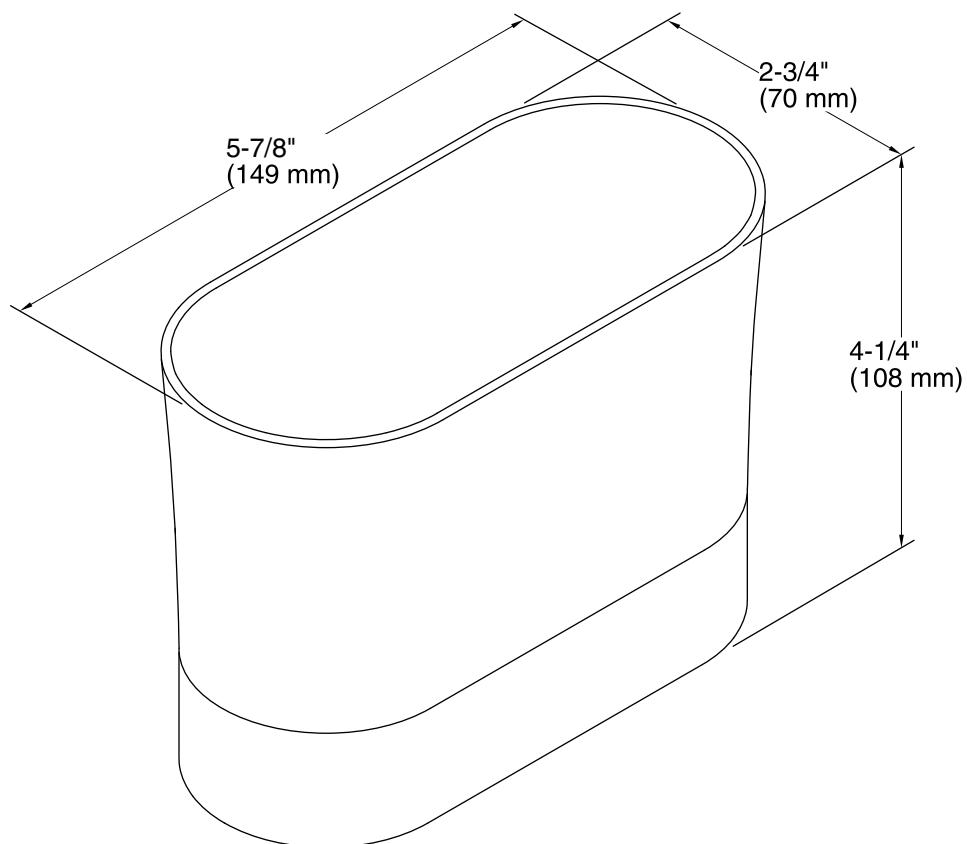

Features

- Holds dishwashing tools and catches excess water runoff.
- Includes removable silicone drip tray.
- Tip-resistant design.
- Nonslip silicone base.
- Easily disassembled and dishwasher safe.

Material

Color	Code	Description
	0	White
	CHR	Charcoal

Technical Information

All product dimensions are nominal.