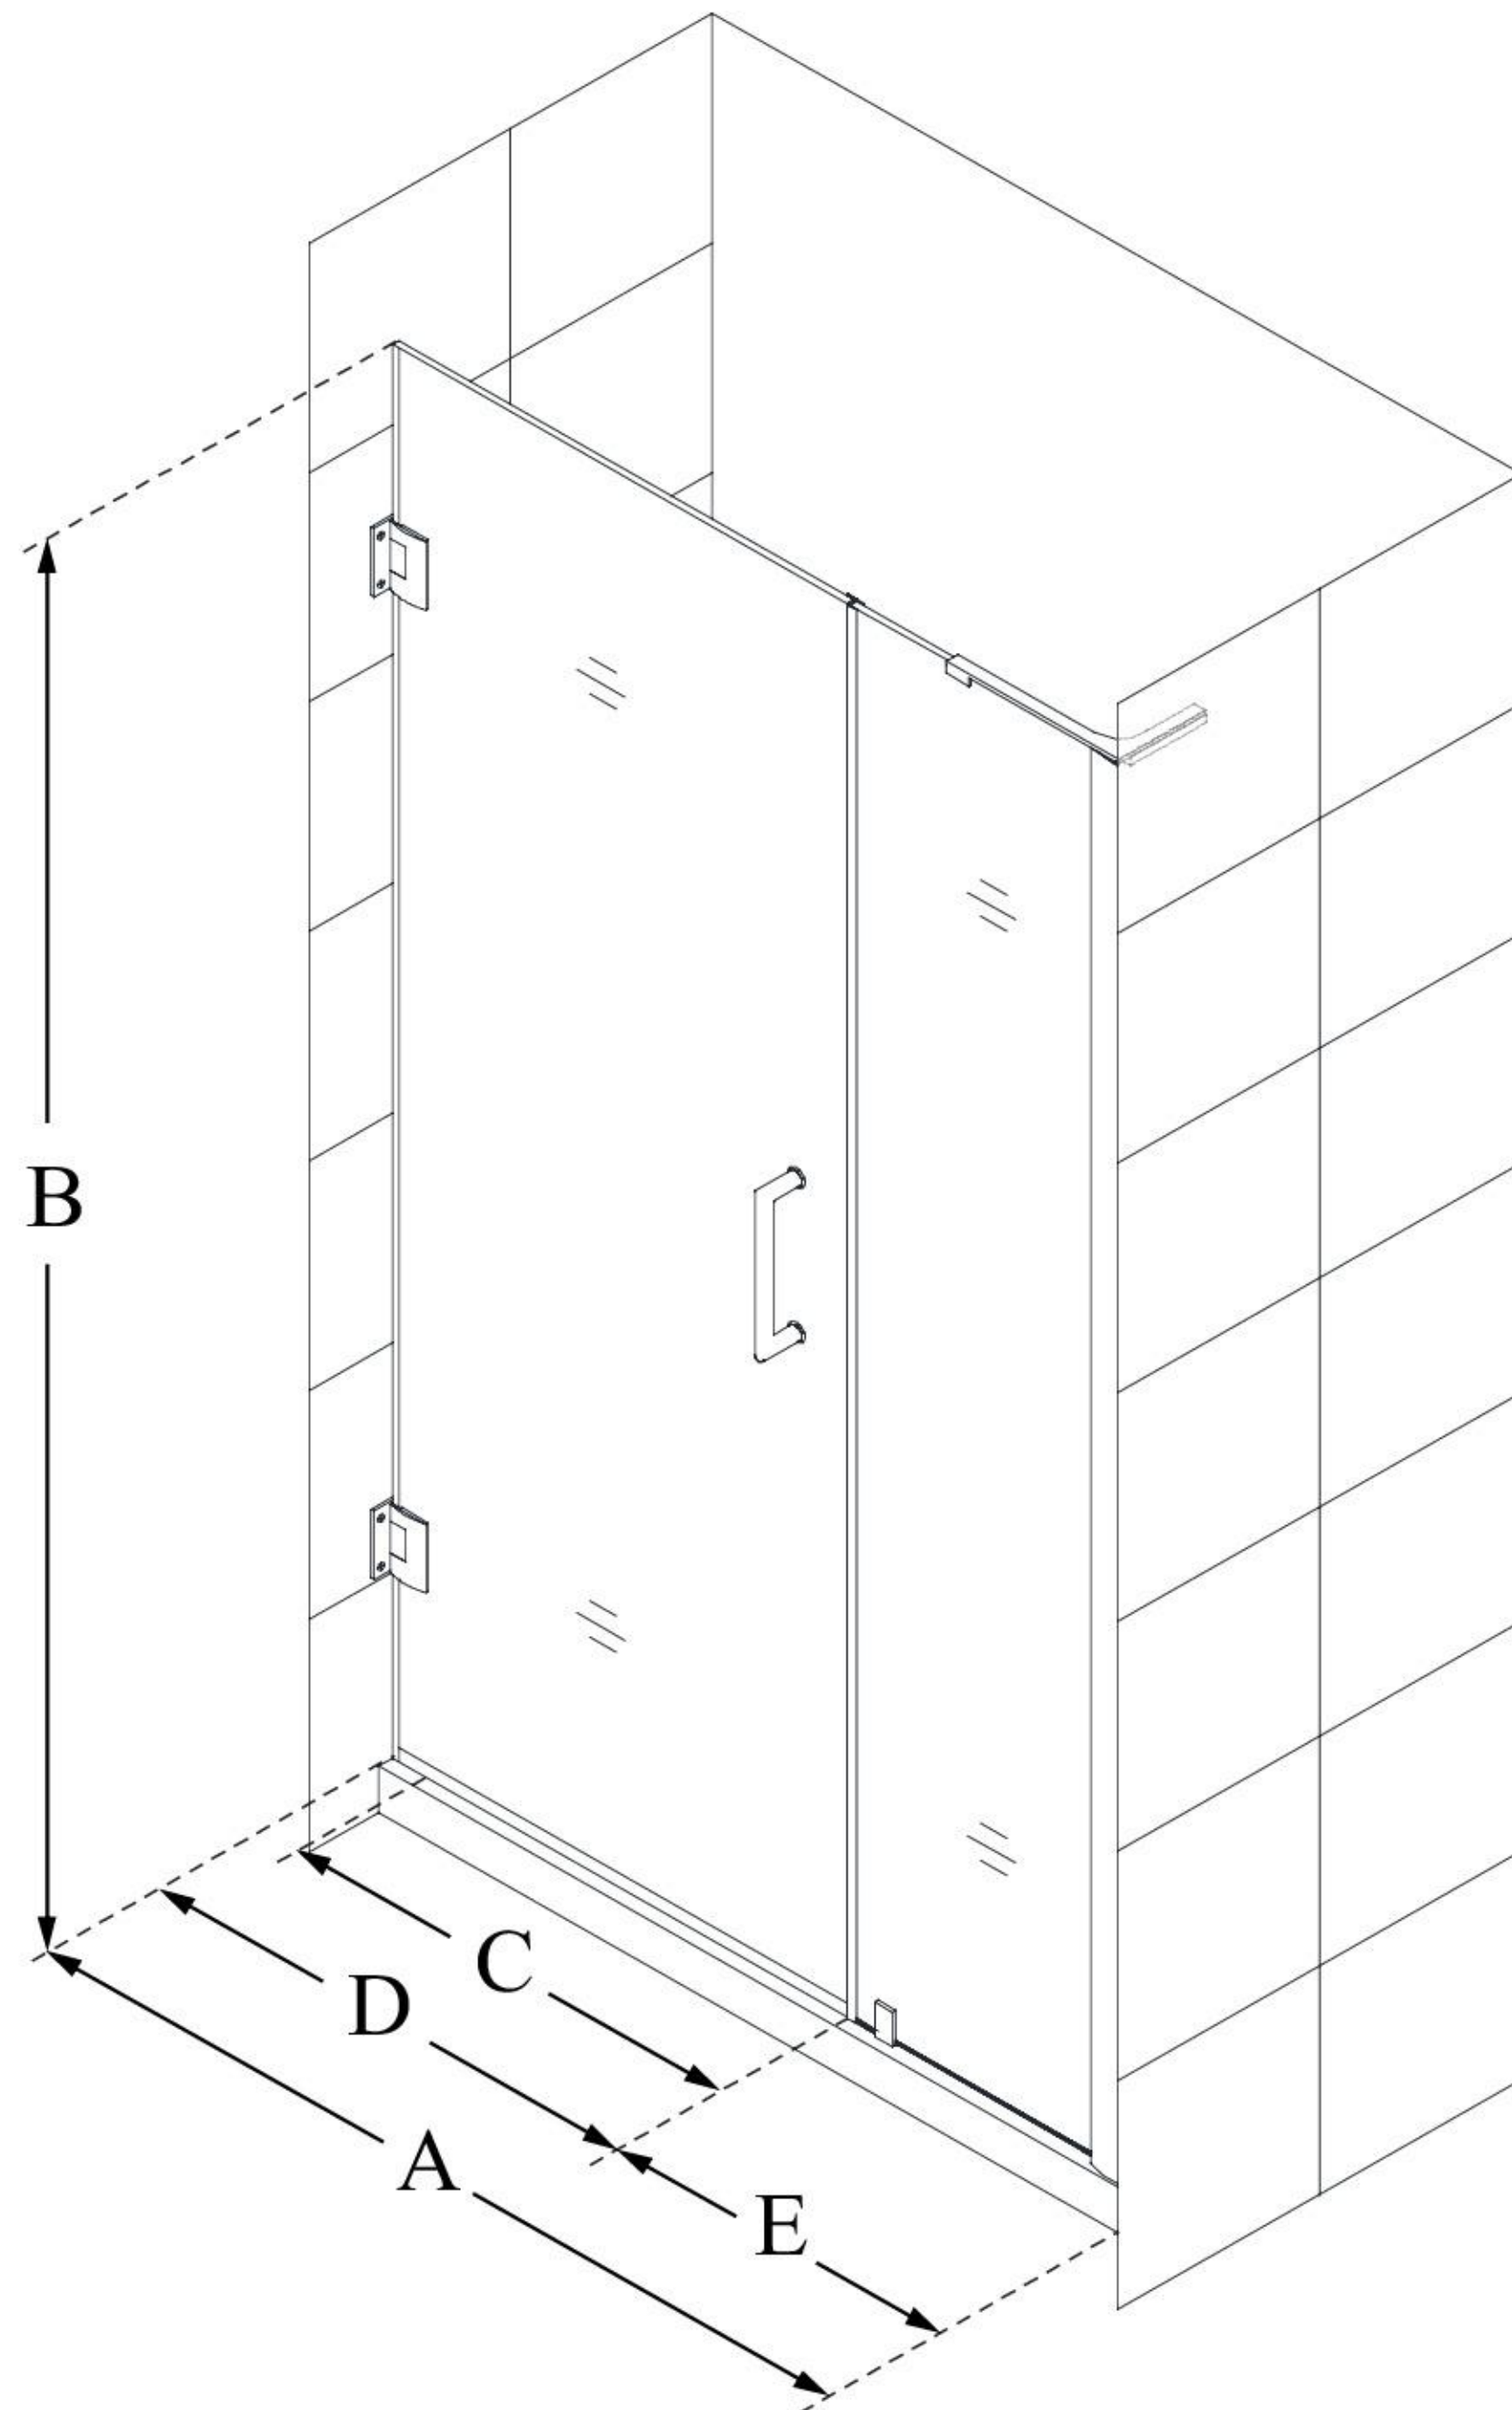

## UNIDOOR-LS

DreamLine Unidoor-LS 42-43  
in. W x 72 in. H Frameless Hinged  
Shower Door with Support Arm

SWING DOOR

### CONFIGURATION DIMENSIONS:

**A: 42 - 43 in.**

MODEL WIDTH

**B: 72 in.**

MODEL HEIGHT

**C: 29 in.**

ACCESS WIDTH

**D: 30 in.**

DOOR WIDTH

**E: 12 in.**

INLINE PANEL WIDTH

**1 1/2 in.**

MINIMUM THRESHOLD REQUIRED

**Yes (Inline Panel)**

DRILLING REQUIRED

DreamLine reserves the right to update or modify the hardware or materials pictured without prior notice for the purpose of product improvement and customer satisfaction.