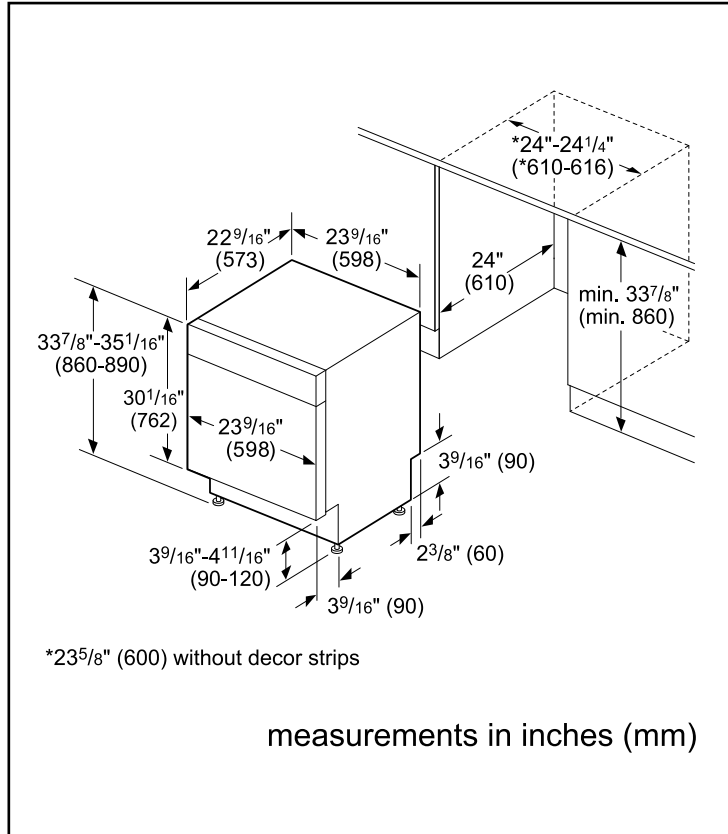

24" Recessed Handle Dishwasher

100 Series Plus – Stainless Steel SHE4AEM5N

Installation Details

Accessories: To purchase Bosch accessories, cleaners & parts please visit www.bosch-home.com/us/store or call 1-800-944-2904 (Mon to Fri 5 am to 6 pm PST, Sat 6 am to 3 pm PST).

Notes: All height, width and depth dimensions are shown in inches. BSH reserves the absolute and unrestricted right to change product materials and specifications, at any time, without notice. Consult the product's installation instructions for final dimensional data and other details prior to making cutout.

Warranties: Please see Use & Care manual or Bosch website for statement of limited warranty.

For more information on our entire line of products, go to www.bosch-home.com/us or call 1-800-944-2904

© BSH Home Appliances Corporation. All rights reserved. Bosch is a registered trademark of Robert Bosch GmbH.