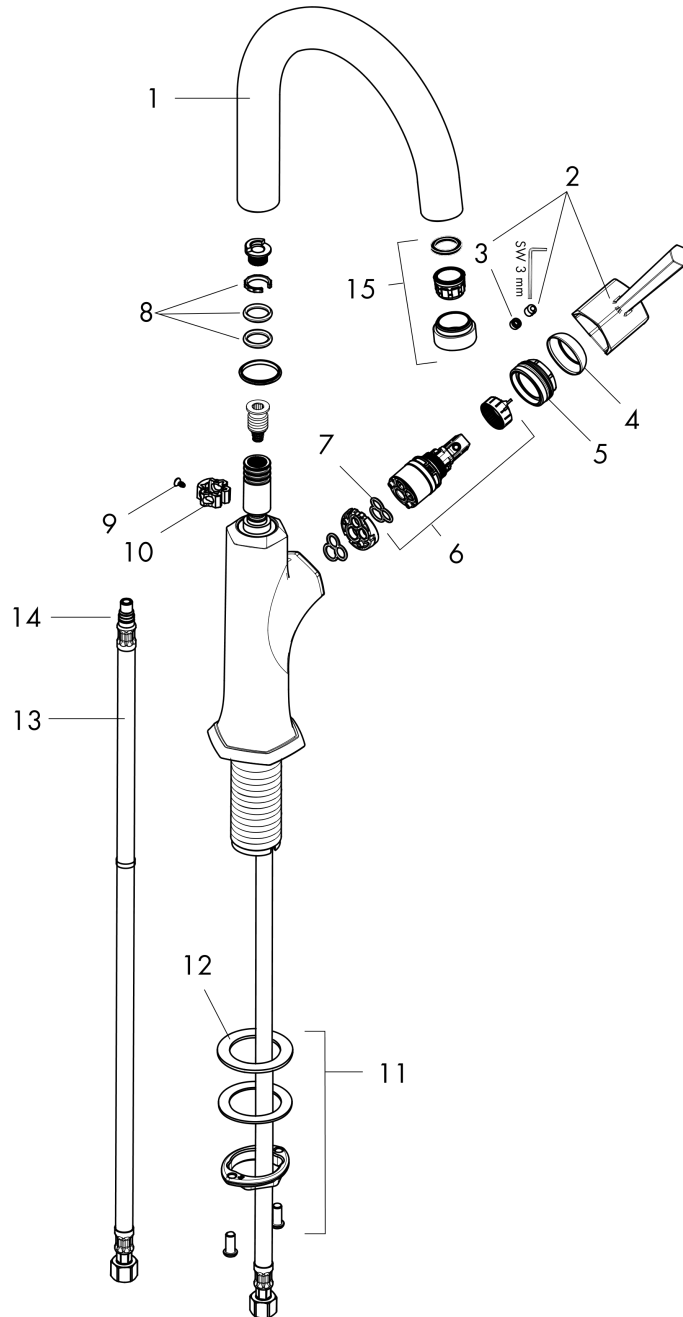

Locarno
Bar Faucet, 1.5 GPM

Finishes : **chrome** Part no. : **04854000**

Exploded drawing

Year of production: >02/21

Locarno

Bar Faucet, 1.5 GPM

Finishes : **chrome** Part no. : **04854000**

Spare parts list

Year of production: >02/21

Pos.	Description	Part no.	Price	PU
1	spout cpl.	93147000	-	1
2	handle	93885000	-	1
3	screw cover	95704000	-	1
4	flange	98863000	-	1
5	nut	93886000	-	1
6	cartridge, assy	95973001	-	1
7	seal	98865000	-	1
8	sealing set	92646000	-	1
9	screw	97662000	-	1
10	axialring	97558000	-	1
11	fixing set (special)	93253000	-	1
12	lever collar	97548000	-	1
13	connection hose 35½" M8x0,75 3/8"	96316001	-	1
14	O-ring 7x1,5	98422000	-	1
15	aerator laminar	93840001	-	1