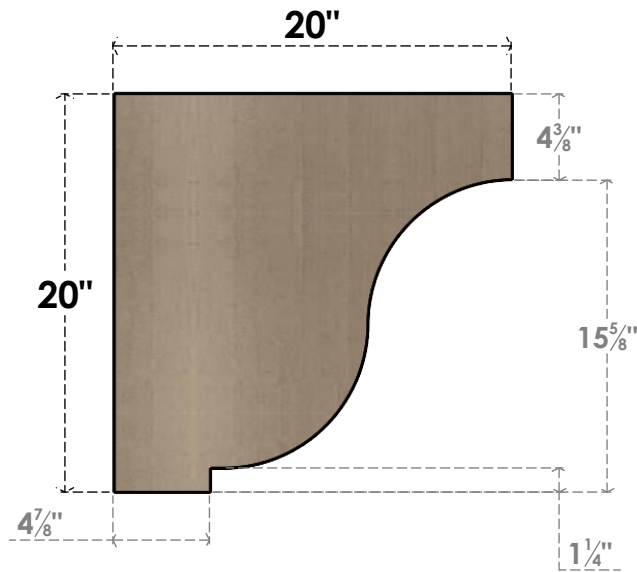

ITEM NUMBER: CORU10X20X20VANRCPR

10"W X 20"D X 20"H SERIES 1 CLASSIC VAN BUREN ROUGH CEDAR
TIMBERTHANE FAUX WOOD CORBEL, PRIMED

SIDE PROFILE

FRONT PROFILE

ISOMETRIC

EKENA MILLWORK
2300 WEST MAIN ST.
CLARKSVILLE, TX 75426
TOLL FREE: 866-607-0453
WWW.EKENAMILLWORK.COM

NOTES

1. INSTALLATION TO BE COMPLETED IN ACCORDANCE WITH MANUFACTURER'S SPECIFICATIONS.
2. DRAWING MAY NOT BE TO SCALE
3. THIS DRAWING IS INTENDED FOR DESIGN AND PLANNING PURPOSES ONLY.
4. ALL INFORMATION CONTAINED HEREIN WAS CURRENT AT THE TIME OF DEVELOPMENT BUT MUST BE REVIEWED AND APPROVED BY THE PRODUCT MANUFACTURER TO BE CONSIDERED ACCURATE.
5. TIMBERTHANE ARCHITECTURAL PRODUCTS ARE MADE FROM HIGH DENSITY URETHANE AND COME FACTORY PRIMED