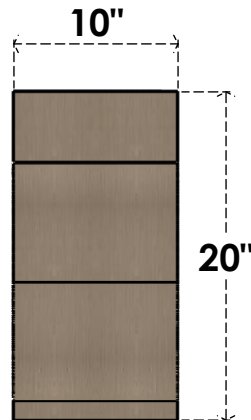

ITEM NUMBER: CORU10X20X20VANRCPR

10"W X 20"D X 20"H SERIES 1 CLASSIC VAN BUREN ROUGH CEDAR
TIMBERTHANE FAUX WOOD CORBEL, PRIMED

SIDE PROFILE

FRONT PROFILE

ISOMETRIC

EKENA MILLWORK
2300 WEST MAIN ST.
CLARKSVILLE, TX 75426
TOLL FREE: 866-607-0453
WWW.EKENAMILLWORK.COM

NOTES

1. INSTALLATION TO BE COMPLETED IN ACCORDANCE WITH MANUFACTURER'S SPECIFICATIONS.
2. DRAWING MAY NOT BE TO SCALE
3. THIS DRAWING IS INTENDED FOR DESIGN AND PLANNING PURPOSES ONLY.
4. ALL INFORMATION CONTAINED HEREIN WAS CURRENT AT THE TIME OF DEVELOPMENT BUT MUST BE REVIEWED AND APPROVED BY THE PRODUCT MANUFACTURER TO BE CONSIDERED ACCURATE.
5. TIMBERTHANE ARCHITECTURAL PRODUCTS ARE MADE FROM HIGH DENSITY URETHANE AND COME FACTORY PRIMED