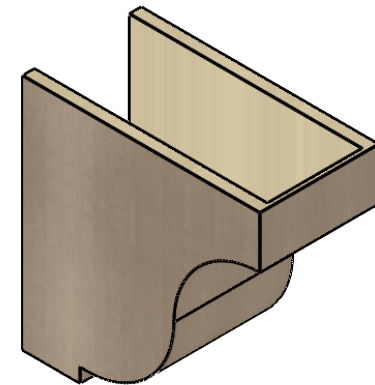

ITEM NUMBER: CORU10X20X20VANRCPR

10"W X 20"D X 20"H SERIES 1 CLASSIC VAN BUREN ROUGH CEDAR
TIMBERTHANE FAUX WOOD CORBEL, PRIMED

SIDE PROFILE

FRONT PROFILE

ISOMETRIC

EKENA MILLWORK
2300 WEST MAIN ST.
CLARKSVILLE, TX 75426
TOLL FREE: 866-607-0453
WWW.EKENAMILLWORK.COM

NOTES

1. INSTALLATION TO BE COMPLETED IN ACCORDANCE WITH MANUFACTURER'S SPECIFICATIONS.
2. DRAWING MAY NOT BE TO SCALE
3. THIS DRAWING IS INTENDED FOR DESIGN AND PLANNING PURPOSES ONLY.
4. ALL INFORMATION CONTAINED HEREIN WAS CURRENT AT THE TIME OF DEVELOPMENT BUT MUST BE REVIEWED AND APPROVED BY THE PRODUCT MANUFACTURER TO BE CONSIDERED ACCURATE.
5. TIMBERTHANE ARCHITECTURAL PRODUCTS ARE MADE FROM HIGH DENSITY URETHANE AND COME FACTORY PRIMED