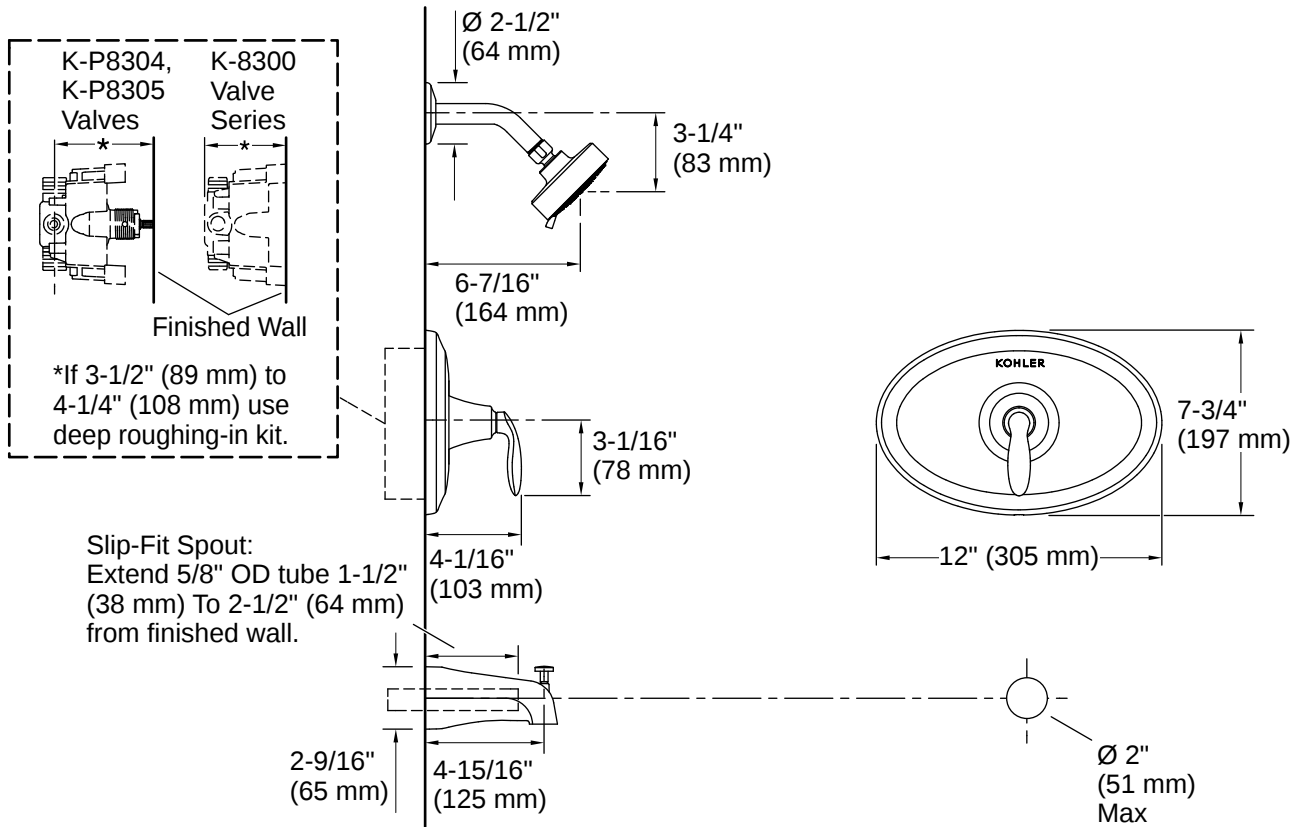

K-TS21948-4Y

Remodel Rite-Temp® bath and shower trim kit, 2.5 gpm

Features

- 12" (305 mm) escutcheon plate covers two-handle valve assembly holes.
- Single lever handle allows for both on/off activation and temperature setting
- Advanced spray engine provides three alternate experiences: wide coverage, intense drenching, and targeted spray
- Wide coverage spray produces an encompassing spray for everyday use
- Intense drenching spray delivers a forceful spray ideal for rinsing shampoo from hair
- Targeted spray is a focused stream for targeting sore muscles or use as a utility spray
- Simple thumb tab smoothly transitions between sprays
- MasterClean™ sprayface features an easy-to-clean surface that withstands mineral buildup and maximizes spray performance
- 2.5 gpm (9.5 lpm) maximum flow rate at 80 psi (5.5 bar)
- 5" (127 mm) spout with slip-fit connection and diverter knob
- Requires Rite-Temp® pressure-balancing valve (sold separately)

Technical Information

All product dimensions are nominal.

Handle

Handle Style/ Type: Lever

Spout

Spout Reach: 4-15/16" (125 mm)

Flow Rate

Shower/Rainhead Rated 2.5 gpm (9.5 l/min)

Installation

- Wall-mount
- 1/2" - 14 NPT connection

Installation Notes

Install this product according to the installation instructions.