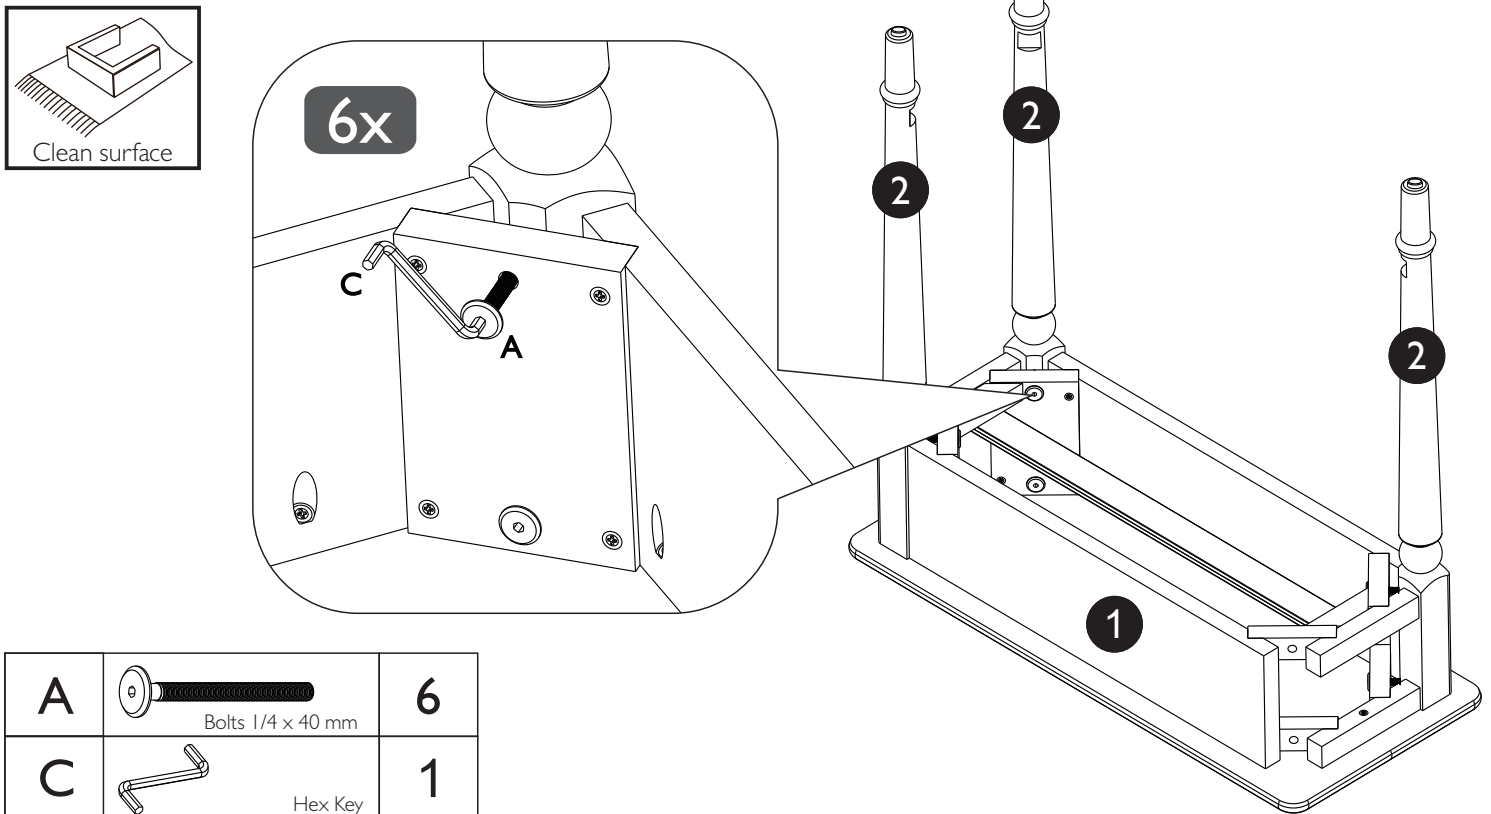

Figure 1 Place the top assembly upside down and remove the dowels, and then pull out the drawer.

Figure 2 Fasten the legs with (6) bolts (A) and hex key (B).

A	 Bolts 1/4 x 40 mm	6
C	 Hex Key	1

Follow Us on Social     

Figure 3

Fasten the shelf to the legs with (3) screws (B).
Ask for another set of hands to help hold the shelf while the bolts are inserted.

B		3
	Ø4,5 x 35 mm	

Figure 4

Fasten the leg with (2) Bolts (A) and hex key (C).
Fasten the shelf to the leg with (1) screw (B).