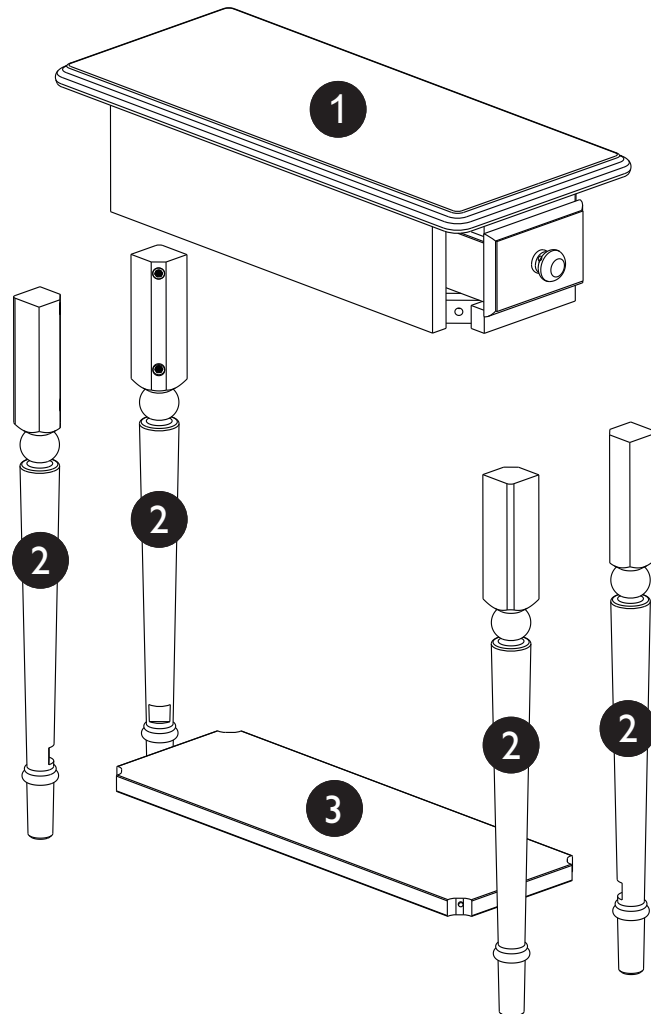

PARTS INCLUDED

Please confirm all parts are available before starting assembly.

HARDWARE INCLUDED

Please confirm all hardware available before assembly.

Ref.		Qty.
A	 Bolts 1/4 x 40 mm	8
B	 Screw ø4,5 x 35 mm	4
C	 Hex Key	1

Figure 1 Place the top assembly upside down and remove the dowels, and then pull out the drawer.

Figure 2 Fasten the legs with (6) bolts (A) and hex key (B).

A	 Bolts 1/4 x 40 mm	6
C	 Hex Key	1

Follow Us on Social     

Figure 3

Fasten the shelf to the legs with (3) screws (B).
Ask for another set of hands to help hold the shelf while the bolts are inserted.

B		3
	Ø4,5 x 35 mm	

Figure 4

Fasten the leg with (2) Bolts (A) and hex key (C).
Fasten the shelf to the leg with (1) screw (B).

A		2
	Bolts 1/4 x 40 mm	
B		1
	Ø4,5 x 35 mm	
C		1
	Hex Key	

Follow Us on Social     

Design House Inc. reserves the right to make changes in materials, specifications, & models at any time. Design House Inc. also reserves the right to discontinue product without notice or obligation.