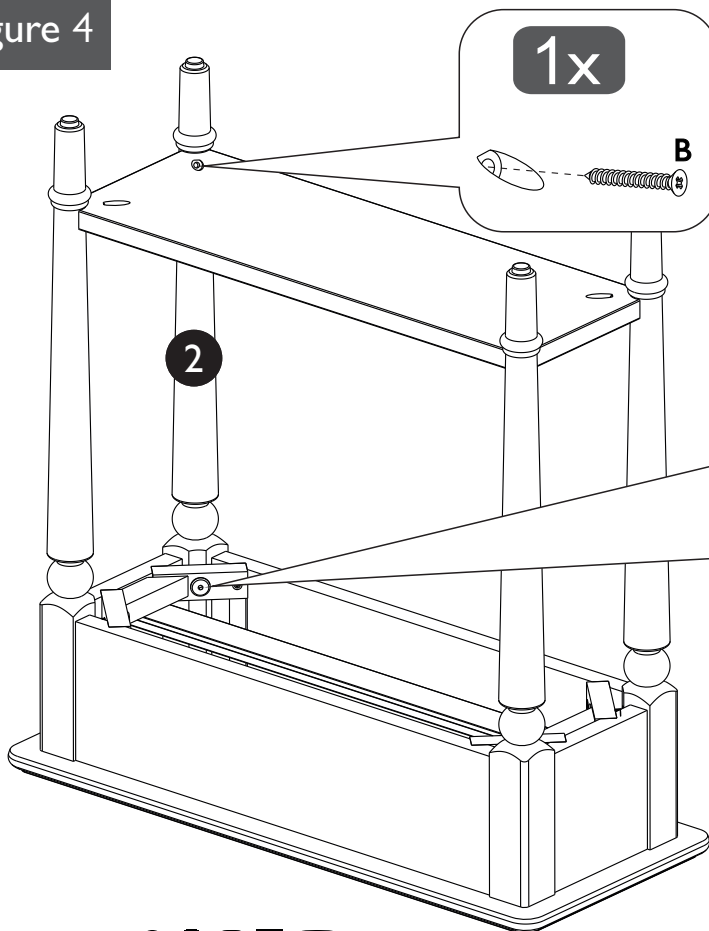

Figure 3

Fasten the shelf to the legs with (3) screws (B).
Ask for another set of hands to help hold the shelf while the bolts are inserted.

B		3
	Ø4,5 x 35 mm	

Figure 4

Fasten the leg with (2) Bolts (A) and hex key (C).
Fasten the shelf to the leg with (1) screw (B).

A		2
	Bolts 1/4 x 40 mm	
B		1
	Ø4,5 x 35 mm	
C		1
	Hex Key	

Follow Us on Social     

Design House Inc. reserves the right to make changes in materials, specifications, & models at any time. Design House Inc. also reserves the right to discontinue product without notice or obligation.