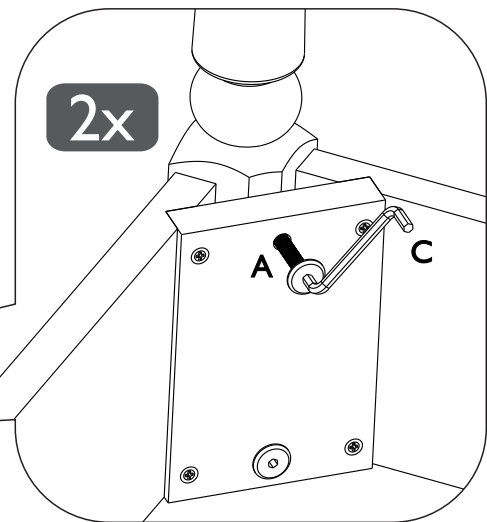

Figure 3

Fasten the shelf to the legs with (3) screws (B).
Ask for another set of hands to help hold the shelf while the bolts are inserted.

B		3
	Ø4,5 x 35 mm	

Figure 4

Fasten the leg with (2) Bolts (A) and hex key (C).
Fasten the shelf to the leg with (1) screw (B).

A		2
	Bolts 1/4 x 40 mm	
B		1
	Ø4,5 x 35 mm	
C		1
	Hex Key	

Follow Us on Social     

Design House Inc. reserves the right to make changes in materials, specifications, & models at any time. Design House Inc. also reserves the right to discontinue product without notice or obligation.