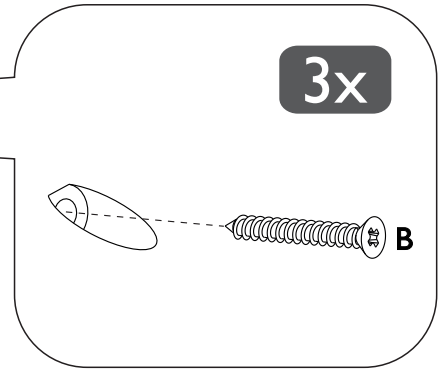

Figure 3

Fasten the shelf to the legs with (3) screws (B).
Ask for another set of hands to help hold the shelf while the bolts are inserted.

B		3
	Ø4,5 x 35 mm