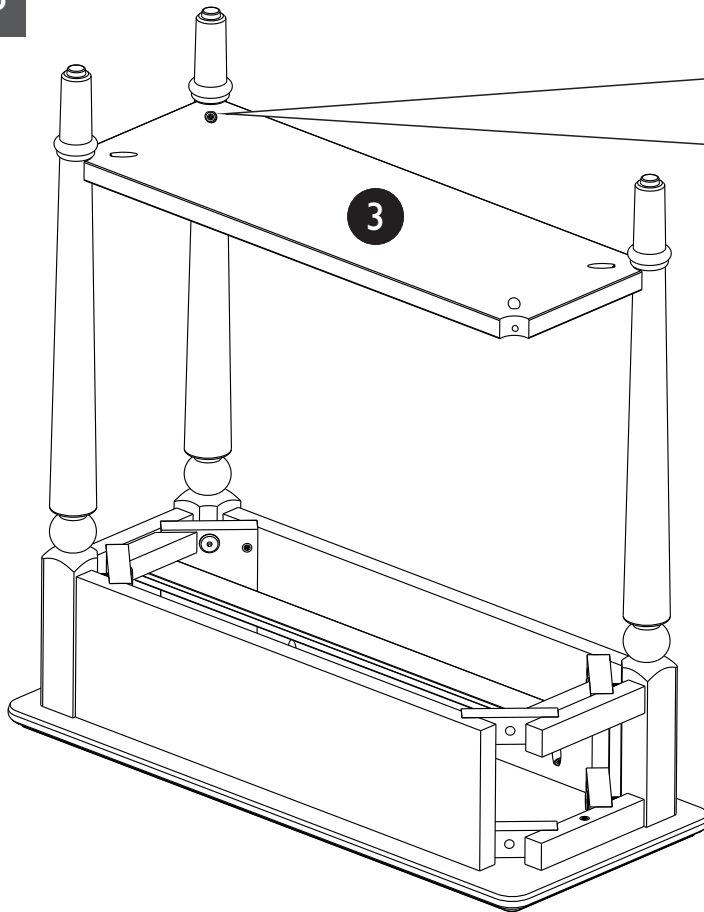

Figure 1 Place the top assembly upside down and remove the dowels, and then pull out the drawer.

Figure 2 Fasten the legs with (6) bolts (A) and hex key (B).

A	 Bolts 1/4 x 40 mm	6
C	 Hex Key	1

Follow Us on Social     

Figure 3

Fasten the shelf to the legs with (3) screws (B).
Ask for another set of hands to help hold the shelf while the bolts are inserted.

B		3
	Ø4,5 x 35 mm	

Figure 4

Fasten the leg with (2) Bolts (A) and hex key (C).
Fasten the shelf to the leg with (1) screw (B).