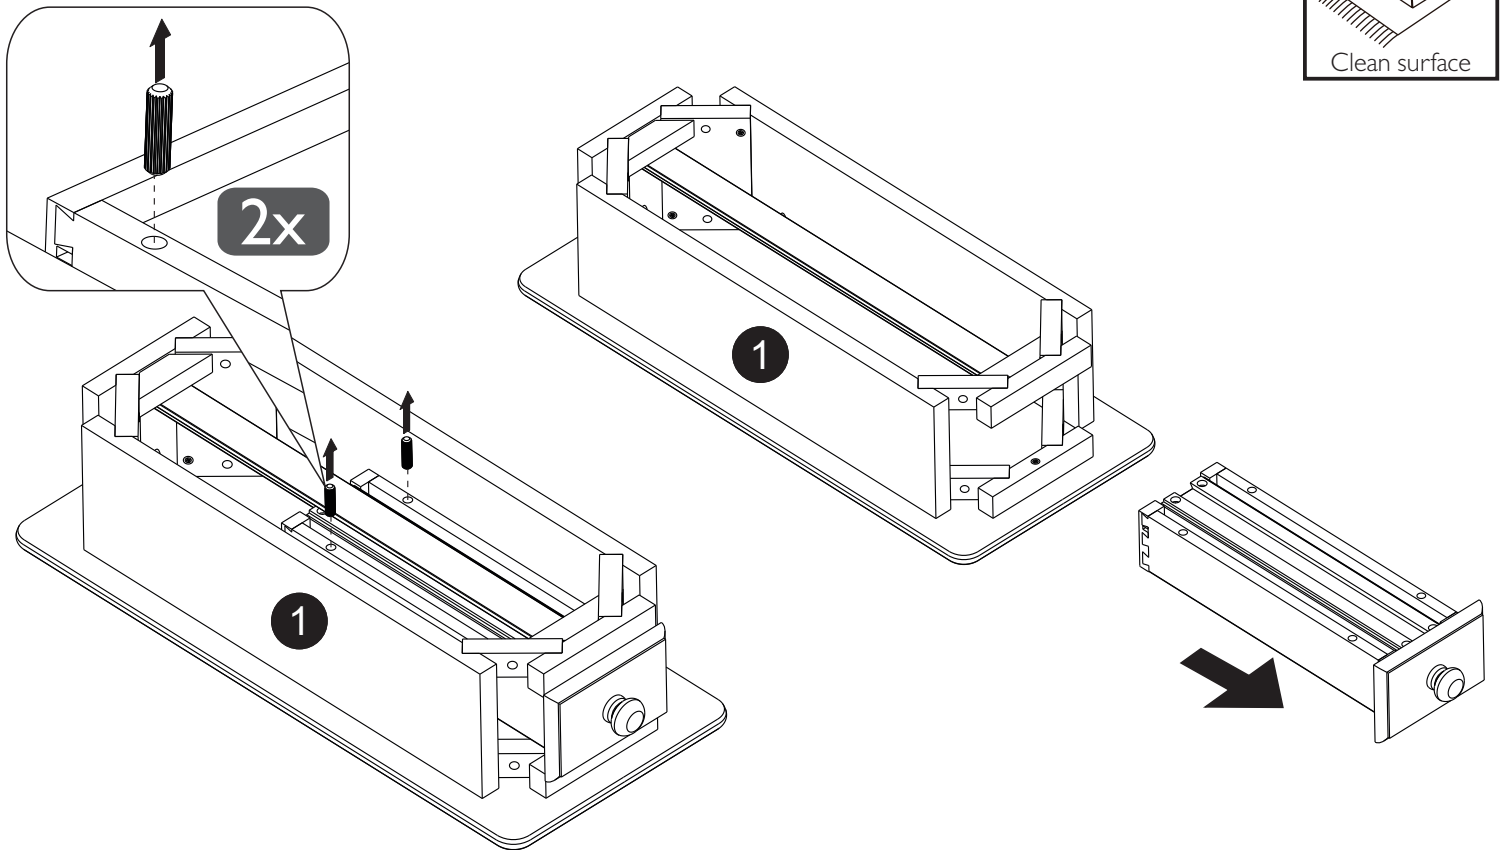

Figure 1 Place the top assembly upside down and remove the dowels, and then pull out the drawer.

Figure 2 Fasten the legs with (6) bolts (A) and hex key (B).

A	 Bolts 1/4 x 40 mm	6
C	 Hex Key	1

Follow Us on Social     

Figure 3

Fasten the shelf to the legs with (3) screws (B).
Ask for another set of hands to help hold the shelf while the bolts are inserted.

B		3
	Ø4,5 x 35 mm	

Figure 4

Fasten the leg with (2) Bolts (A) and hex key (C).
Fasten the shelf to the leg with (1) screw (B).