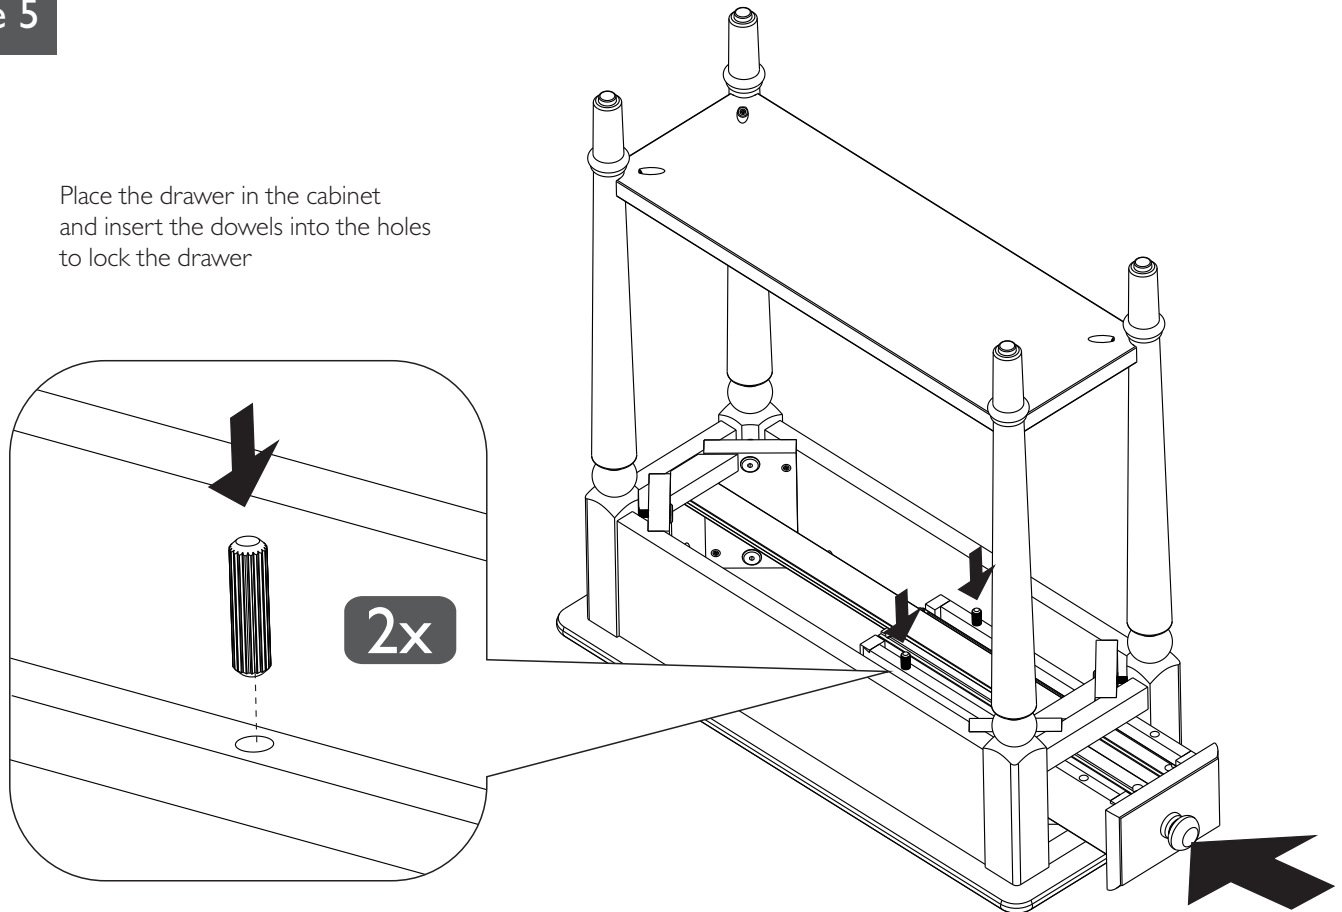

Figure 3

Fasten the shelf to the legs with (3) screws (B).
Ask for another set of hands to help hold the shelf while the bolts are inserted.

B		3
	Ø4,5 x 35 mm	

Figure 4

Fasten the leg with (2) Bolts (A) and hex key (C).
Fasten the shelf to the leg with (1) screw (B).

Figure 5

Place the drawer in the cabinet and insert the dowels into the holes to lock the drawer

Figure 6

Follow Us on Social     

Design House Inc. reserves the right to make changes in materials, specifications, & models at any time. Design House Inc. also reserves the right to discontinue product without notice or obligation.