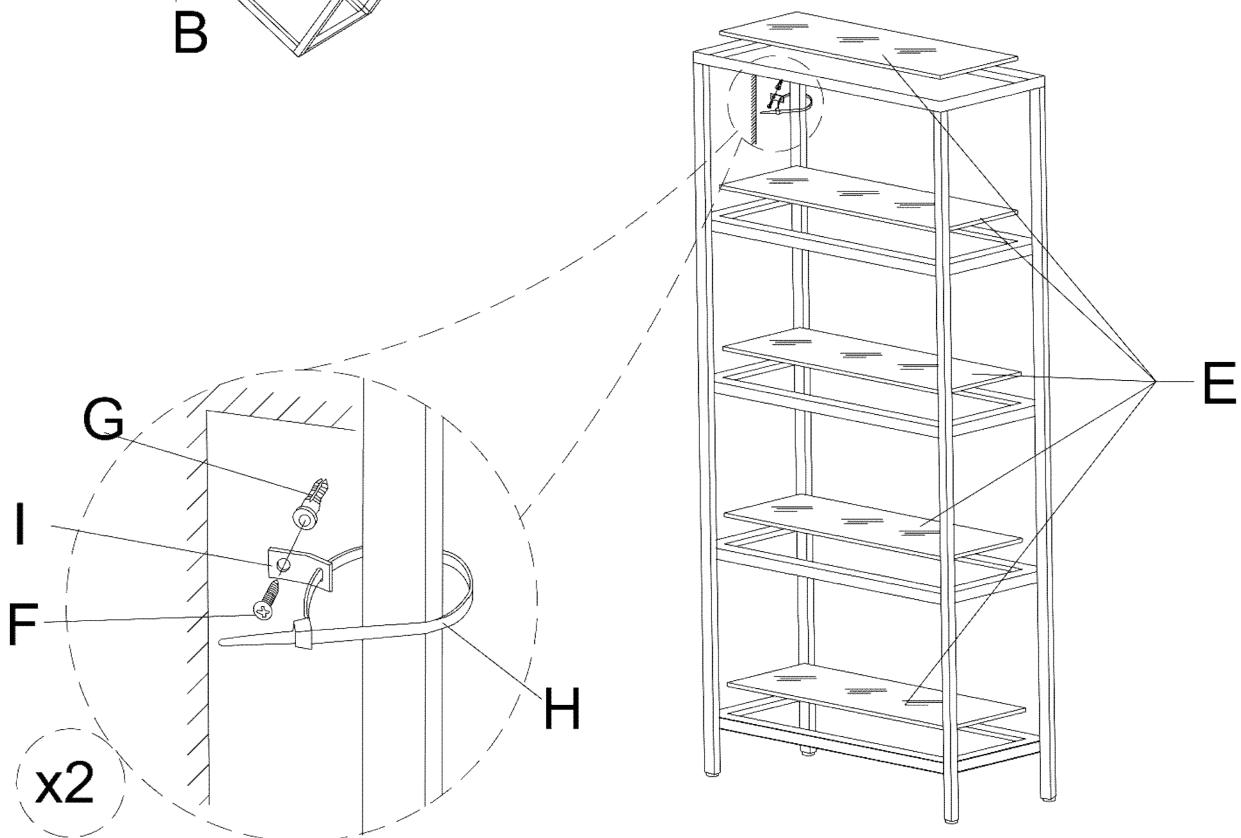

| NO. | PART | DESCRIPTION | Q'TY | NO. | PART | DESCRIPTION | Q'TY |
|----------------------------|---|--------------------------|------|-----|---|---------------------------|-------|
| A |  | Side Frame | 2PCS | B |  | Metal Rail | 10PCS |
| C |  | Allen head Wrench 4mm | 1PC | D |  | Allen head bolt M6 X 12mm | 20PCS |
| E |  | Glass Shelf | 5PCS | | | | |
| Trip Resistance Kit | | | | | | | |
| F |  | Allen Head Bolt ST4.0 20 | 2PCS | G |  | Expansion Tube | 2PCS |
| H |  | Plastic Fastener 5MM | 2PCS | I |  | L Bracket | 2PCS |

carolina living

Beautiful Modern Designs

Assembly Instructions

Item # CL7234G-GLD

BOOKCASE

STEP 1

STEP 2

carolina living