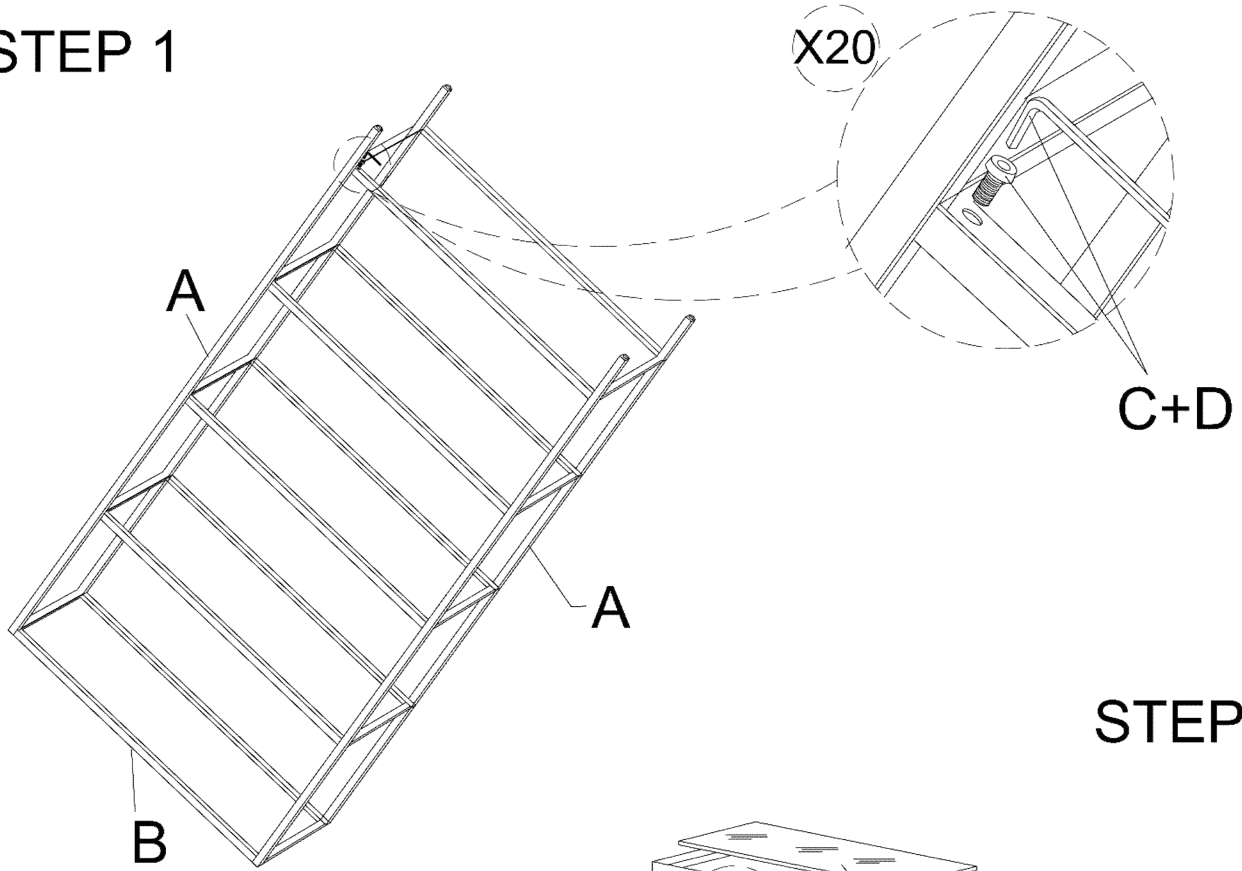

| NO. | PART | DESCRIPTION | Q'TY | NO. | PART | DESCRIPTION | Q'TY |
|----------------------------|---|--------------------------|------|-----|---|---------------------------|-------|
| A |  | Side Frame | 2PCS | B |  | Metal Rail | 10PCS |
| C |  | Allen head Wrench 4mm | 1PC | D |  | Allen head bolt M6 X 12mm | 20PCS |
| E |  | Glass Shelf | 5PCS | | | | |
| Trip Resistance Kit | | | | | | | |
| F |  | Allen Head Bolt ST4.0 20 | 2PCS | G |  | Expansion Tube | 2PCS |
| H |  | Plastic Fastener 5MM | 2PCS | I |  | L Bracket | 2PCS |

carolina living

Beautiful Modern Designs

Assembly Instructions

Item # CL7234G-GLD

BOOKCASE

STEP 1

STEP 2

carolina living