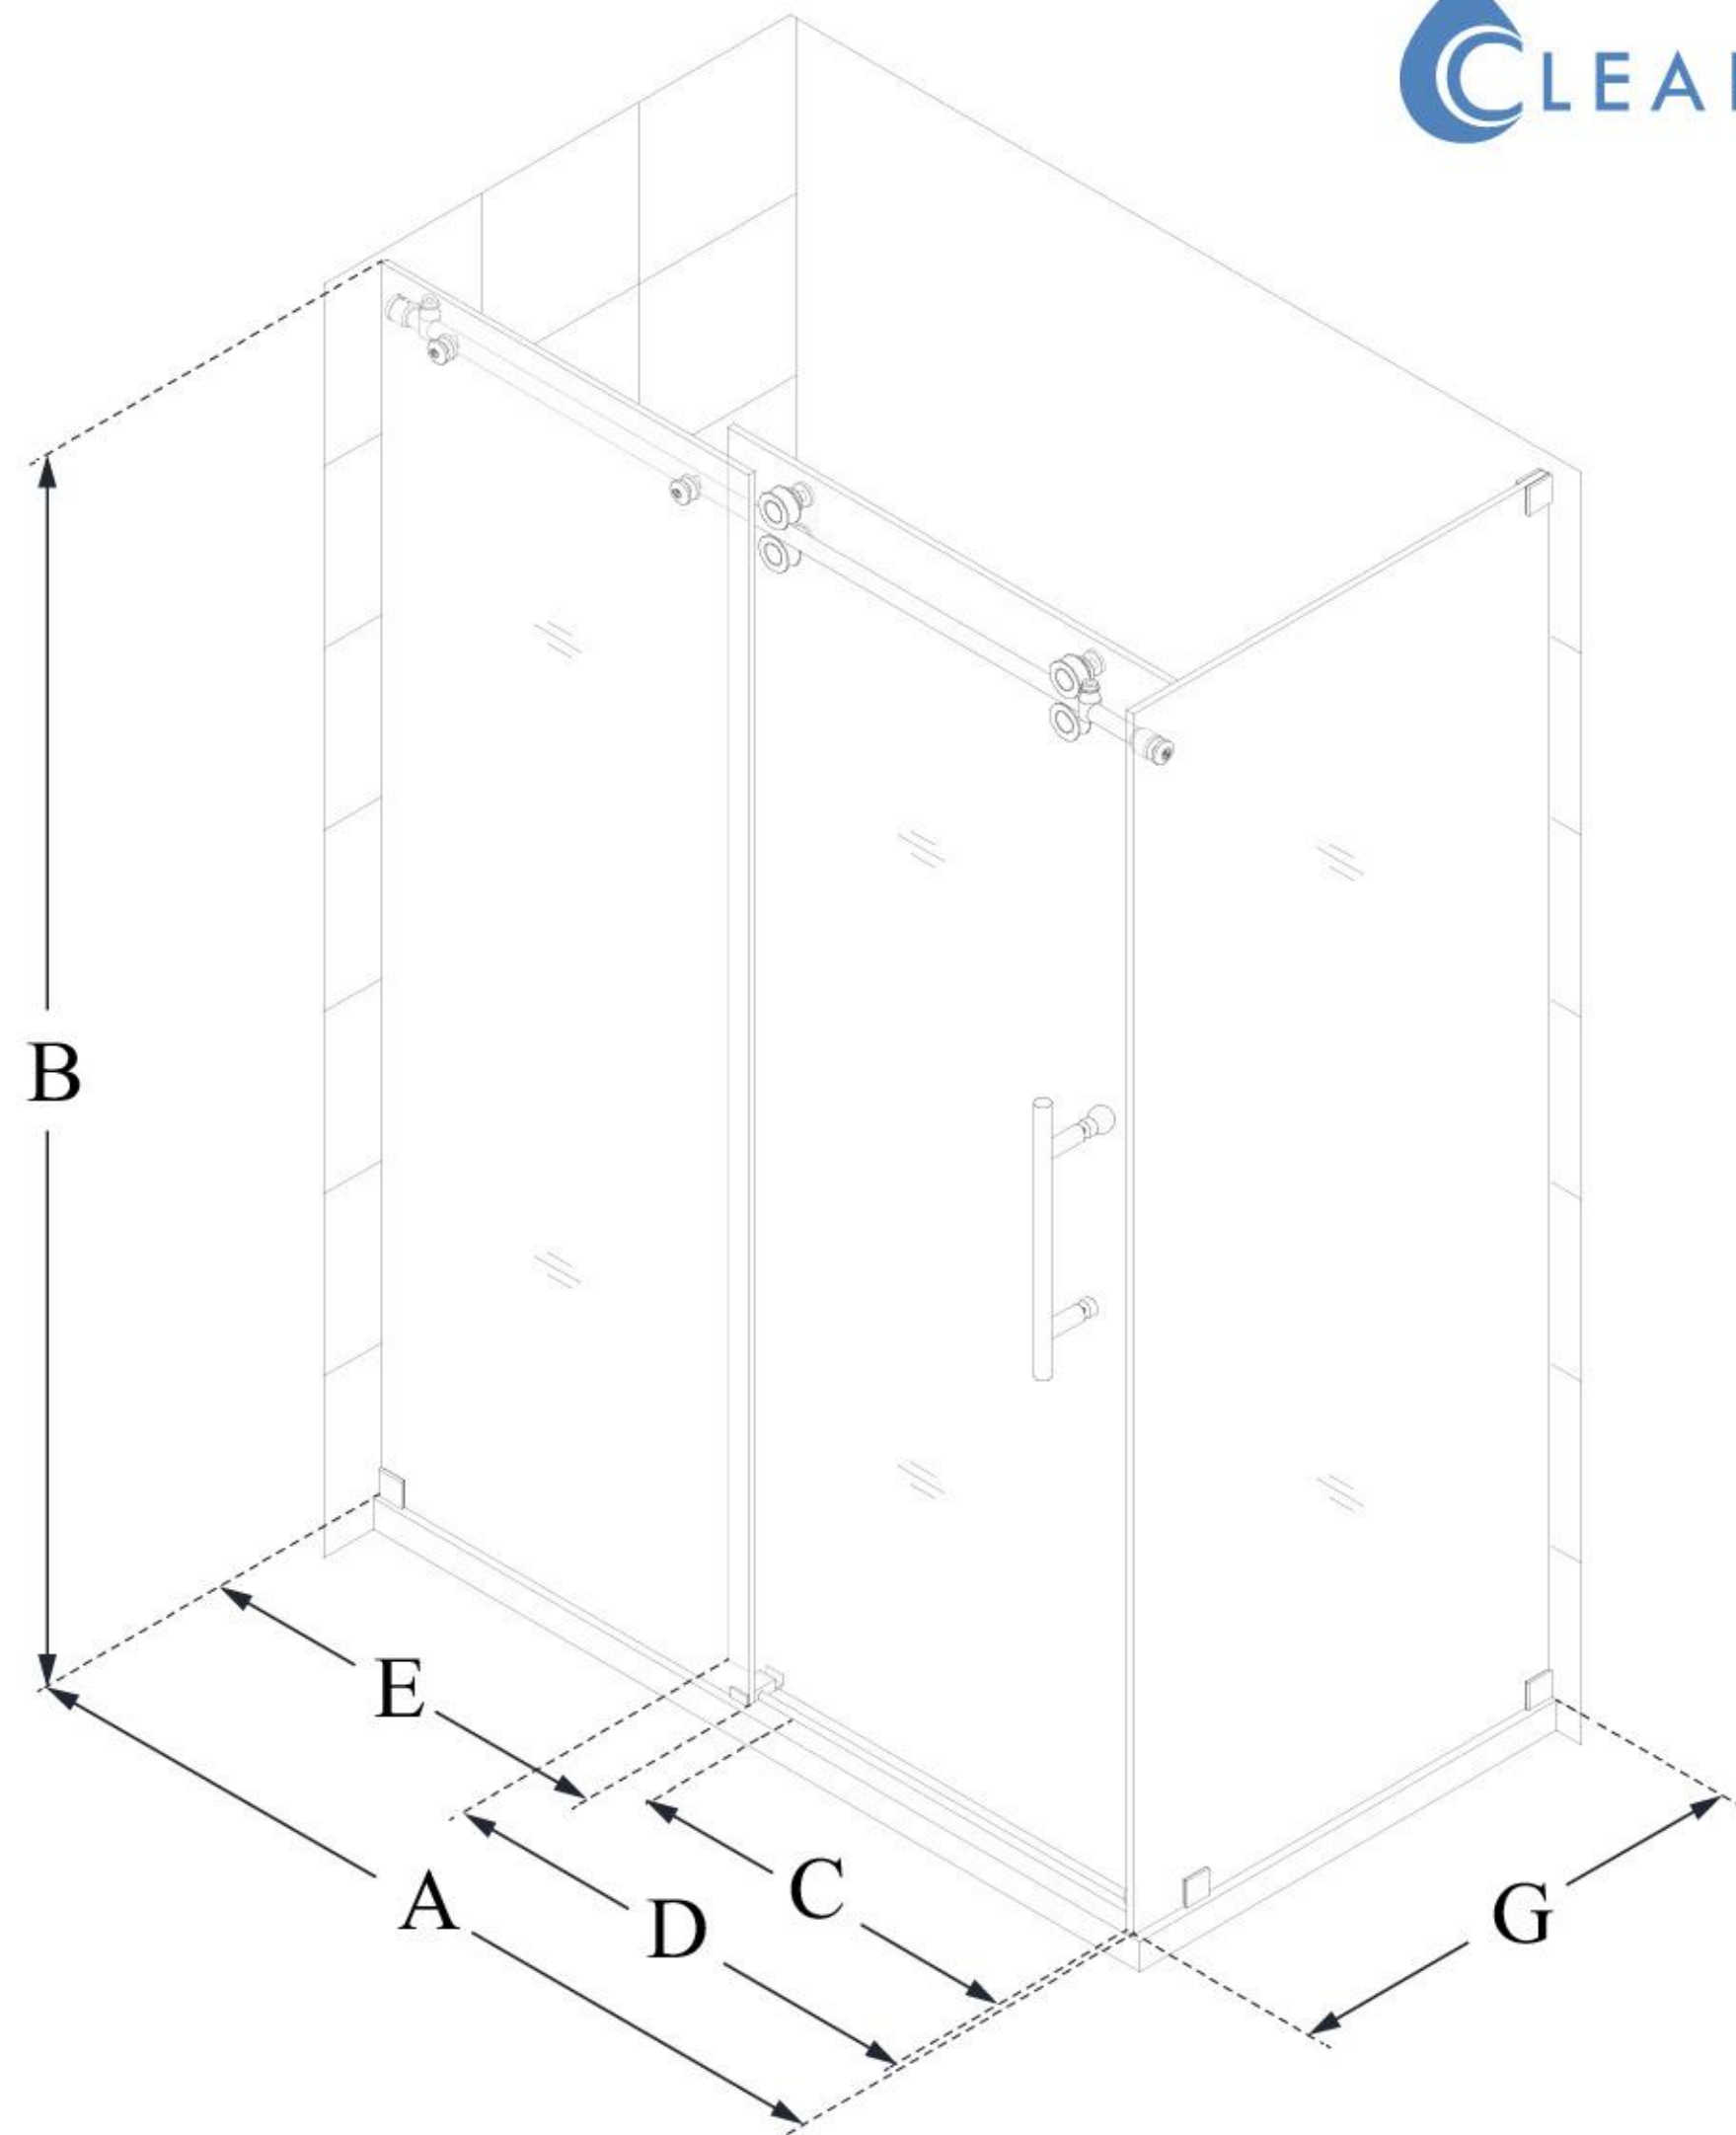

DreamLine Enigma-XO 32 1/2 in. D x 50 - 54 in. W x 76 in. H Fully Frameless Sliding Shower Enclosure

MODEL NUMBER
SHEN-6132542

CONFIGURATION DIMENSIONS:

A: MODEL WIDTH

50 in. - 54 in.

B: MODEL HEIGHT

76 in.

C: ACCESS WIDTH

19 - 23 in.

D: DOOR WIDTH

29 1/16 in.

E: INLINE PANEL WIDTH

26 1/8 in.

G: RETURN PANEL WIDTH

32 1/2 in.