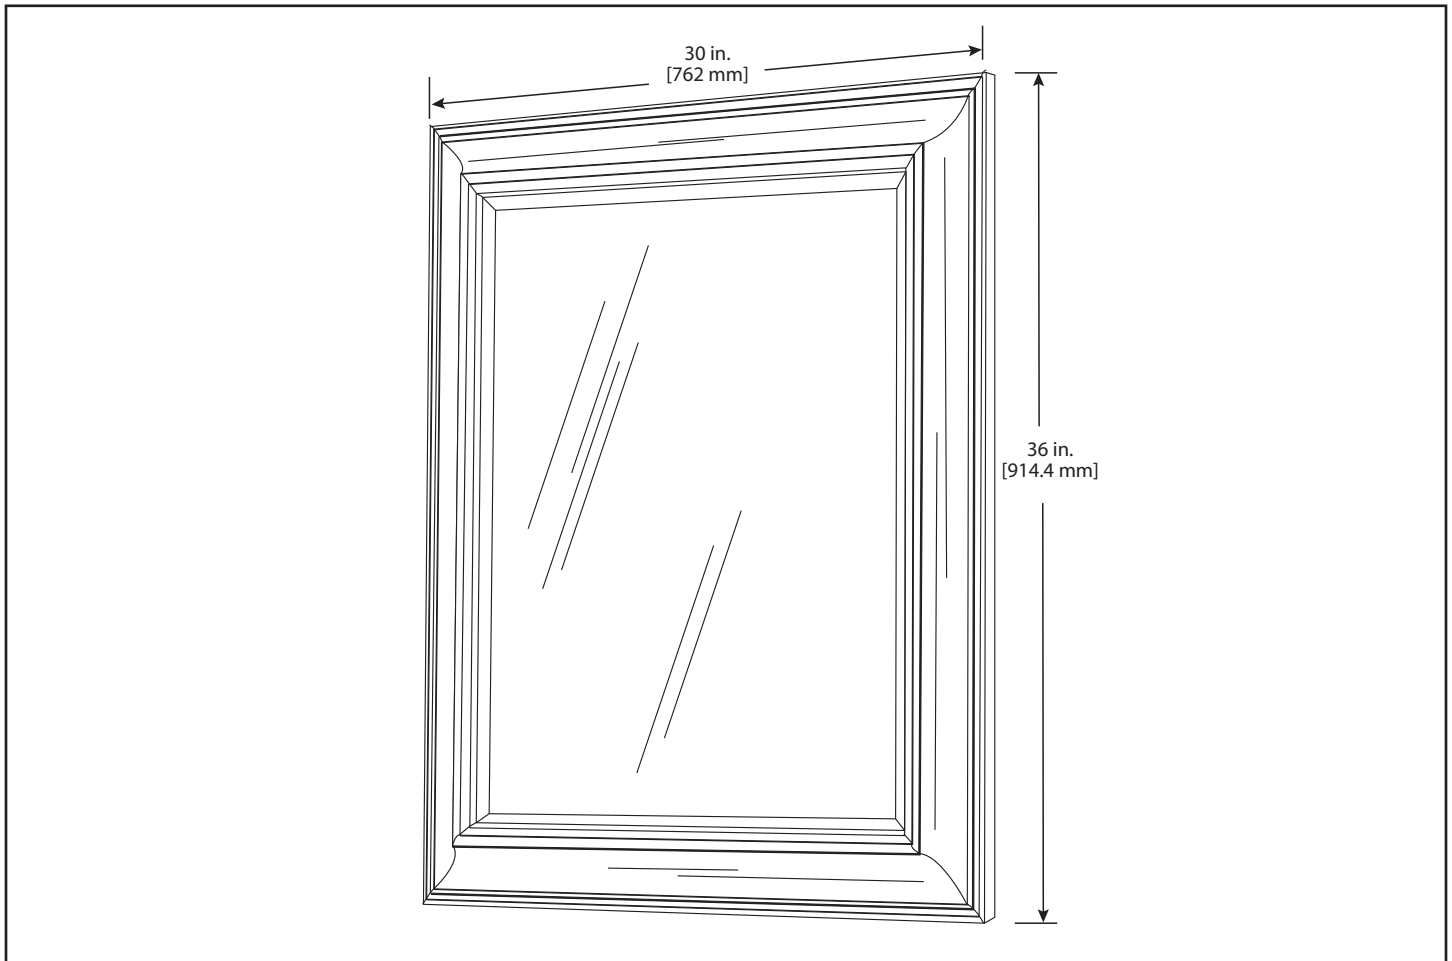

*MasterBath*<sup>®</sup>  
by **RSI**

**Large Frame Mirror**  
SCM3036

The information contained in this drawing is the sole property of RSI Home Products.  
Any reproduction in part or as a whole without the written permission of RSI Home Products is prohibited.