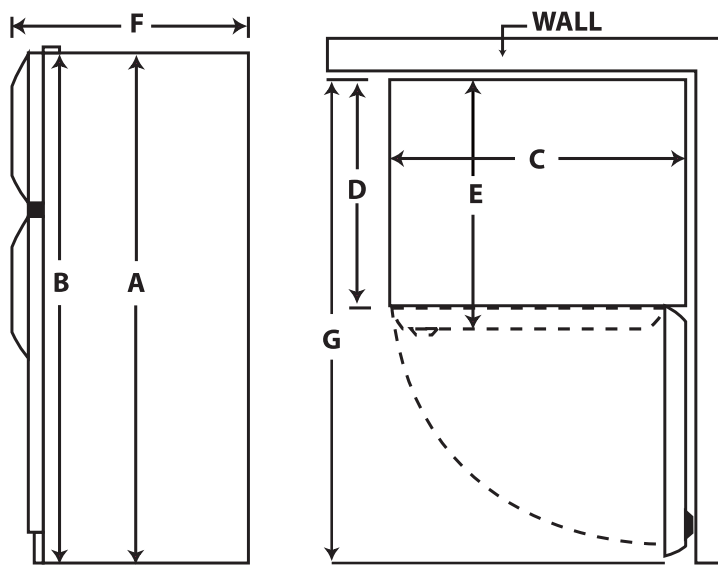

FRT18IL6JW
012505677021

Installation

Allow sufficient clearance on hinge side of refrigerator when installing next to a wall where handle may make contact.

Model Size	Cabinet Dimensions			B-Total Height (With Hinge Cover)	E-Depth (Including Door)	F-Total Depth (With Handles)	G-Total Depth 90° Open
	A-Height	C-Width	D-Depth				
18.2 cu. ft.	65 ³ / ₈ "	29 ⁵ / ₈ "	26 ⁵ / ₈ "	66 ¹ / ₈ "	29 ⁷ / ₈ "	32 ¹ / ₈ "	58 ¹ / ₈ "