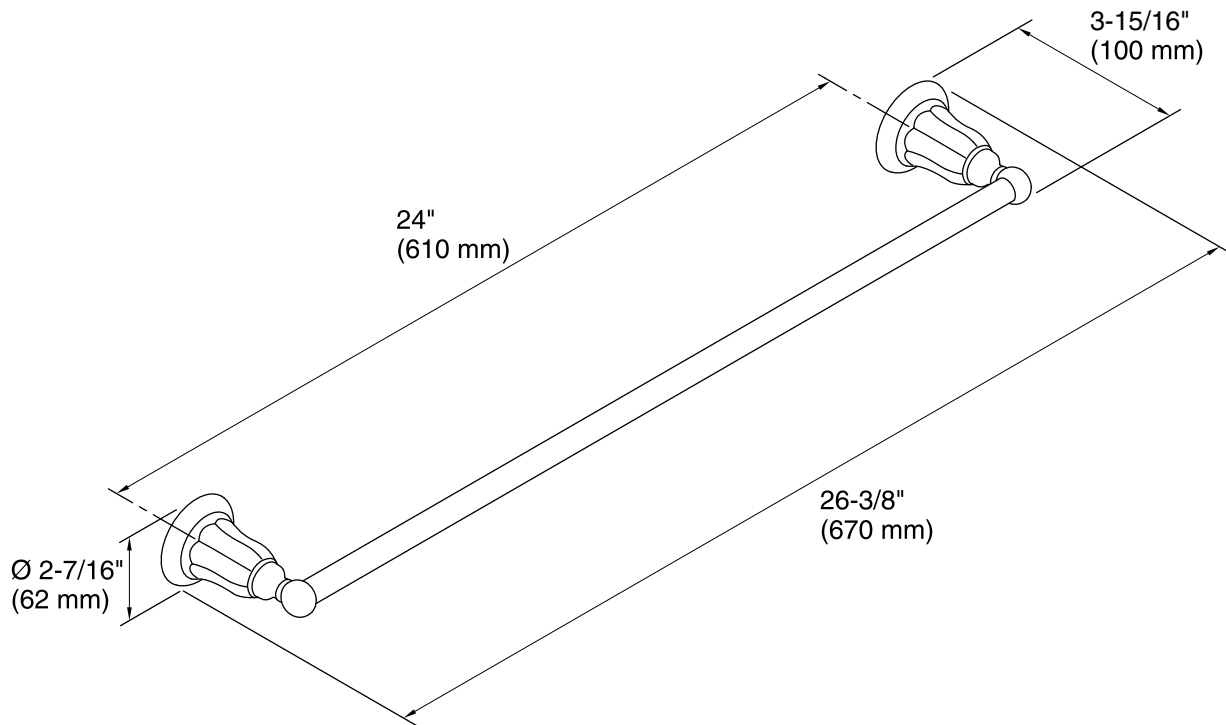

Color tiles intended for reference only.

Color	Code	Description
	CP	Polished Chrome
	BN	Vibrant® Brushed Nickel
	2BZ	Oil-Rubbed Bronze

Technical Information

All product dimensions are nominal.

Notes

Install this product according to the installation guide.