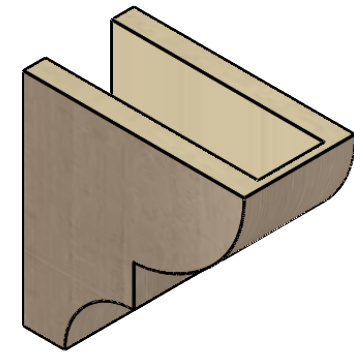

ITEM NUMBER: CORU05X10X10RIDRCPR

5"W X 10"D X 10"H SERIES 1 CLASSIC RIDGEWOOD ROUGH CEDAR
TIMBERTHANE FAUX WOOD CORBEL, PRIMED

SIDE PROFILE

FRONT PROFILE

ISOMETRIC

EKENA MILLWORK
2300 WEST MAIN ST.
CLARKSVILLE, TX 75426
TOLL FREE: 866-607-0453
WWW.EKENAMILLWORK.COM

NOTES

1. INSTALLATION TO BE COMPLETED IN ACCORDANCE WITH MANUFACTURER'S SPECIFICATIONS.
2. DRAWING MAY NOT BE TO SCALE
3. THIS DRAWING IS INTENDED FOR DESIGN AND PLANNING PURPOSES ONLY.
4. ALL INFORMATION CONTAINED HEREIN WAS CURRENT AT THE TIME OF DEVELOPMENT BUT MUST BE REVIEWED AND APPROVED BY THE PRODUCT MANUFACTURER TO BE CONSIDERED ACCURATE.
5. TIMBERTHANE ARCHITECTURAL PRODUCTS ARE MADE FROM HIGH DENSITY URETHANE AND COME FACTORY PRIMED