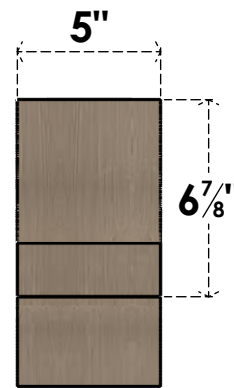

ITEM NUMBER: CORU05X10X10RIDRCPR

5"W X 10"D X 10"H SERIES 1 CLASSIC RIDGEWOOD ROUGH CEDAR
TIMBERTHANE FAUX WOOD CORBEL, PRIMED

SIDE PROFILE

FRONT PROFILE

ISOMETRIC

EKENA MILLWORK
2300 WEST MAIN ST.
CLARKSVILLE, TX 75426
TOLL FREE: 866-607-0453
WWW.EKENAMILLWORK.COM