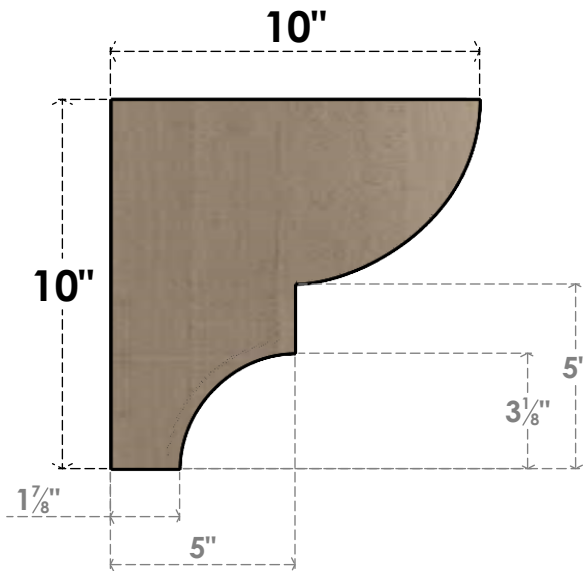

ITEM NUMBER: CORU05X10X10RIDRCPR

5"W X 10"D X 10"H SERIES 1 CLASSIC RIDGEWOOD ROUGH CEDAR
TIMBERTHANE FAUX WOOD CORBEL, PRIMED

SIDE PROFILE

FRONT PROFILE

ISOMETRIC

EKENA MILLWORK
2300 WEST MAIN ST.
CLARKSVILLE, TX 75426
TOLL FREE: 866-607-0453
WWW.EKENAMILLWORK.COM

NOTES

1. INSTALLATION TO BE COMPLETED IN ACCORDANCE WITH MANUFACTURER'S SPECIFICATIONS.
2. DRAWING MAY NOT BE TO SCALE
3. THIS DRAWING IS INTENDED FOR DESIGN AND PLANNING PURPOSES ONLY.
4. ALL INFORMATION CONTAINED HEREIN WAS CURRENT AT THE TIME OF DEVELOPMENT BUT MUST BE REVIEWED AND APPROVED BY THE PRODUCT MANUFACTURER TO BE CONSIDERED ACCURATE.
5. TIMBERTHANE ARCHITECTURAL PRODUCTS ARE MADE FROM HIGH DENSITY URETHANE AND COME FACTORY PRIMED