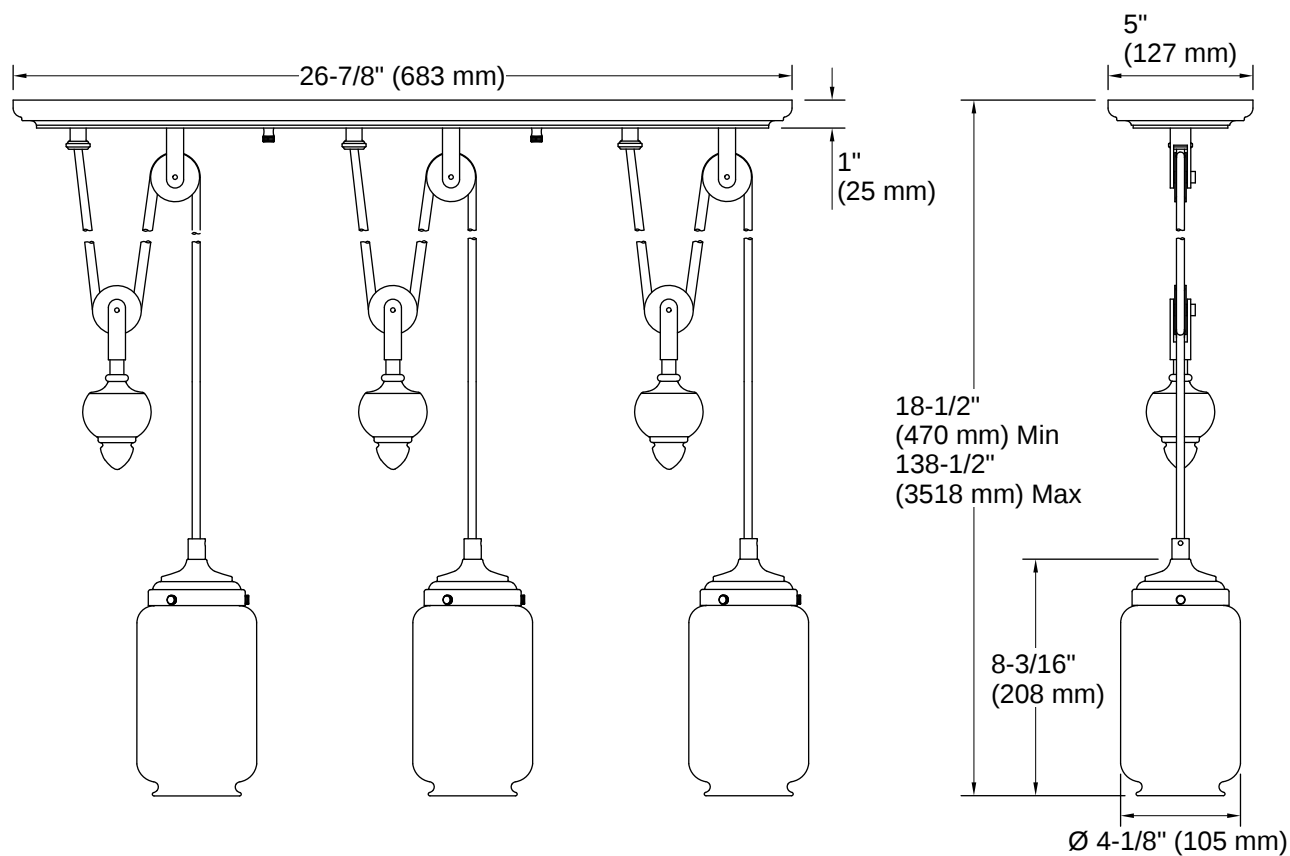

Installation Notes

Install this product according to the installation instructions.

1-800-4KOHLER (1-800-456-4537)
Kohler Co. reserves the right to make revisions without notice to product specifications.
For the most current specification sheet, go to www.kohler.com USA or www.kohler.ca Canada.
3-27-2026 17:1 - US-CA