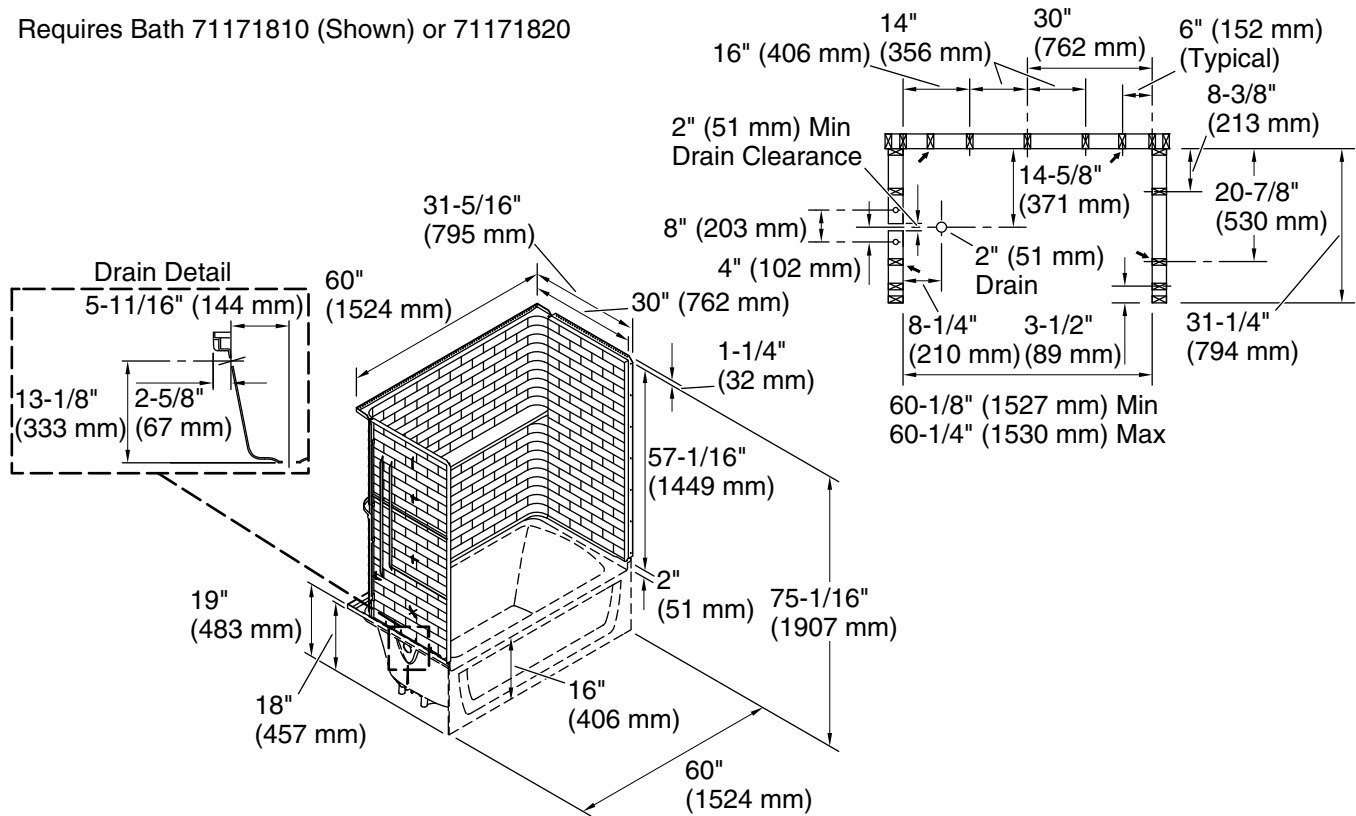

	0	White
---	---	-------

Requires Bath 71171810 (Shown) or 71171820

Technical Information

All product dimensions are nominal.

- Drain location: Left
- Weight: 60 lbs (27.2 kg)
- Maximum door height: 58-3/4" (1492 mm)
- Maximum door width: 57-3/4" (1467 mm)

Notes

- Install this product according to the installation instructions.
- Left drain model is shown. Right drain model is a mirror of the left drain model.