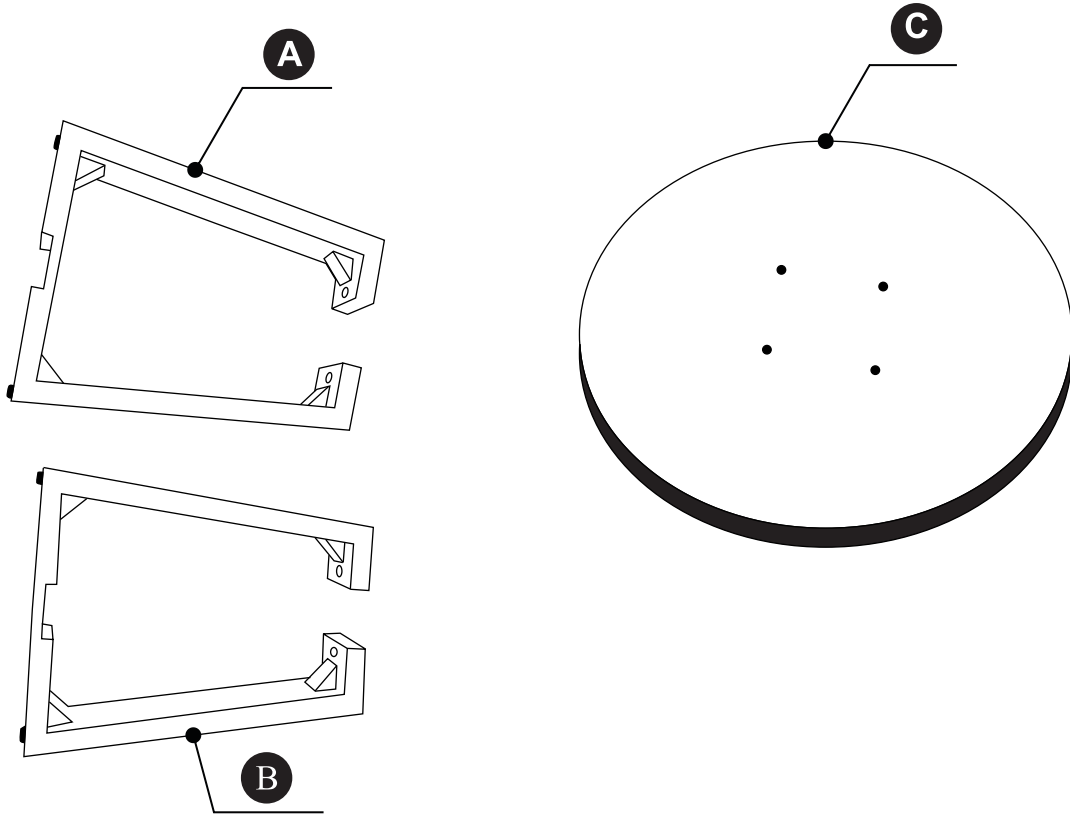

Item # 213625

ATHENS CEMENT SIDE TABLE ASSEMBLY INSTRUCTIONS

ATTACH YOUR RECEIPT HERE

Order Number _____

Purchase Date _____

Questions, problems, missing parts? Before returning to your retailer, email our customer service department directly at HELLO@LEISUREMADE.COM or call us at (888) 682-3012 8am-4pm EST, Monday-Friday.

PACKAGE CONTENTS

PART	DESCRIPTION	QTY
A	Table Leg (A)	1
B	Table Leg (B)	1
C	Table Top	1

HARDWARE CONTENTS

AA

M6 Bolt x 40mm
Qty: 4

BB

M6 Bolt x 20mm
Qty: 2

CC

Washer
Qty: 6

DD

Allen Key
Qty: 1

SAFETY INFORMATION

Please read and understand this entire manual before attempting to assemble, operate or install the product.

 **CAUTION:** Assemble on a soft, non-abrasive surface.