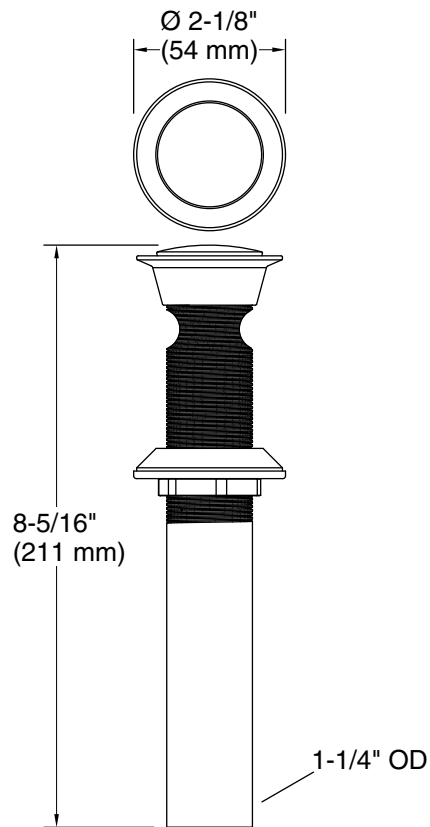

Features

- Clicker drain with tailpiece and overflow
- 1-1/4" (32 mm) connection

Material

- Premium metal construction for durability and reliability
- KOHLER finishes resist corrosion and tarnishing

Codes/Standards

Technical Information

All product dimensions are nominal.

Material: Stainless Steel