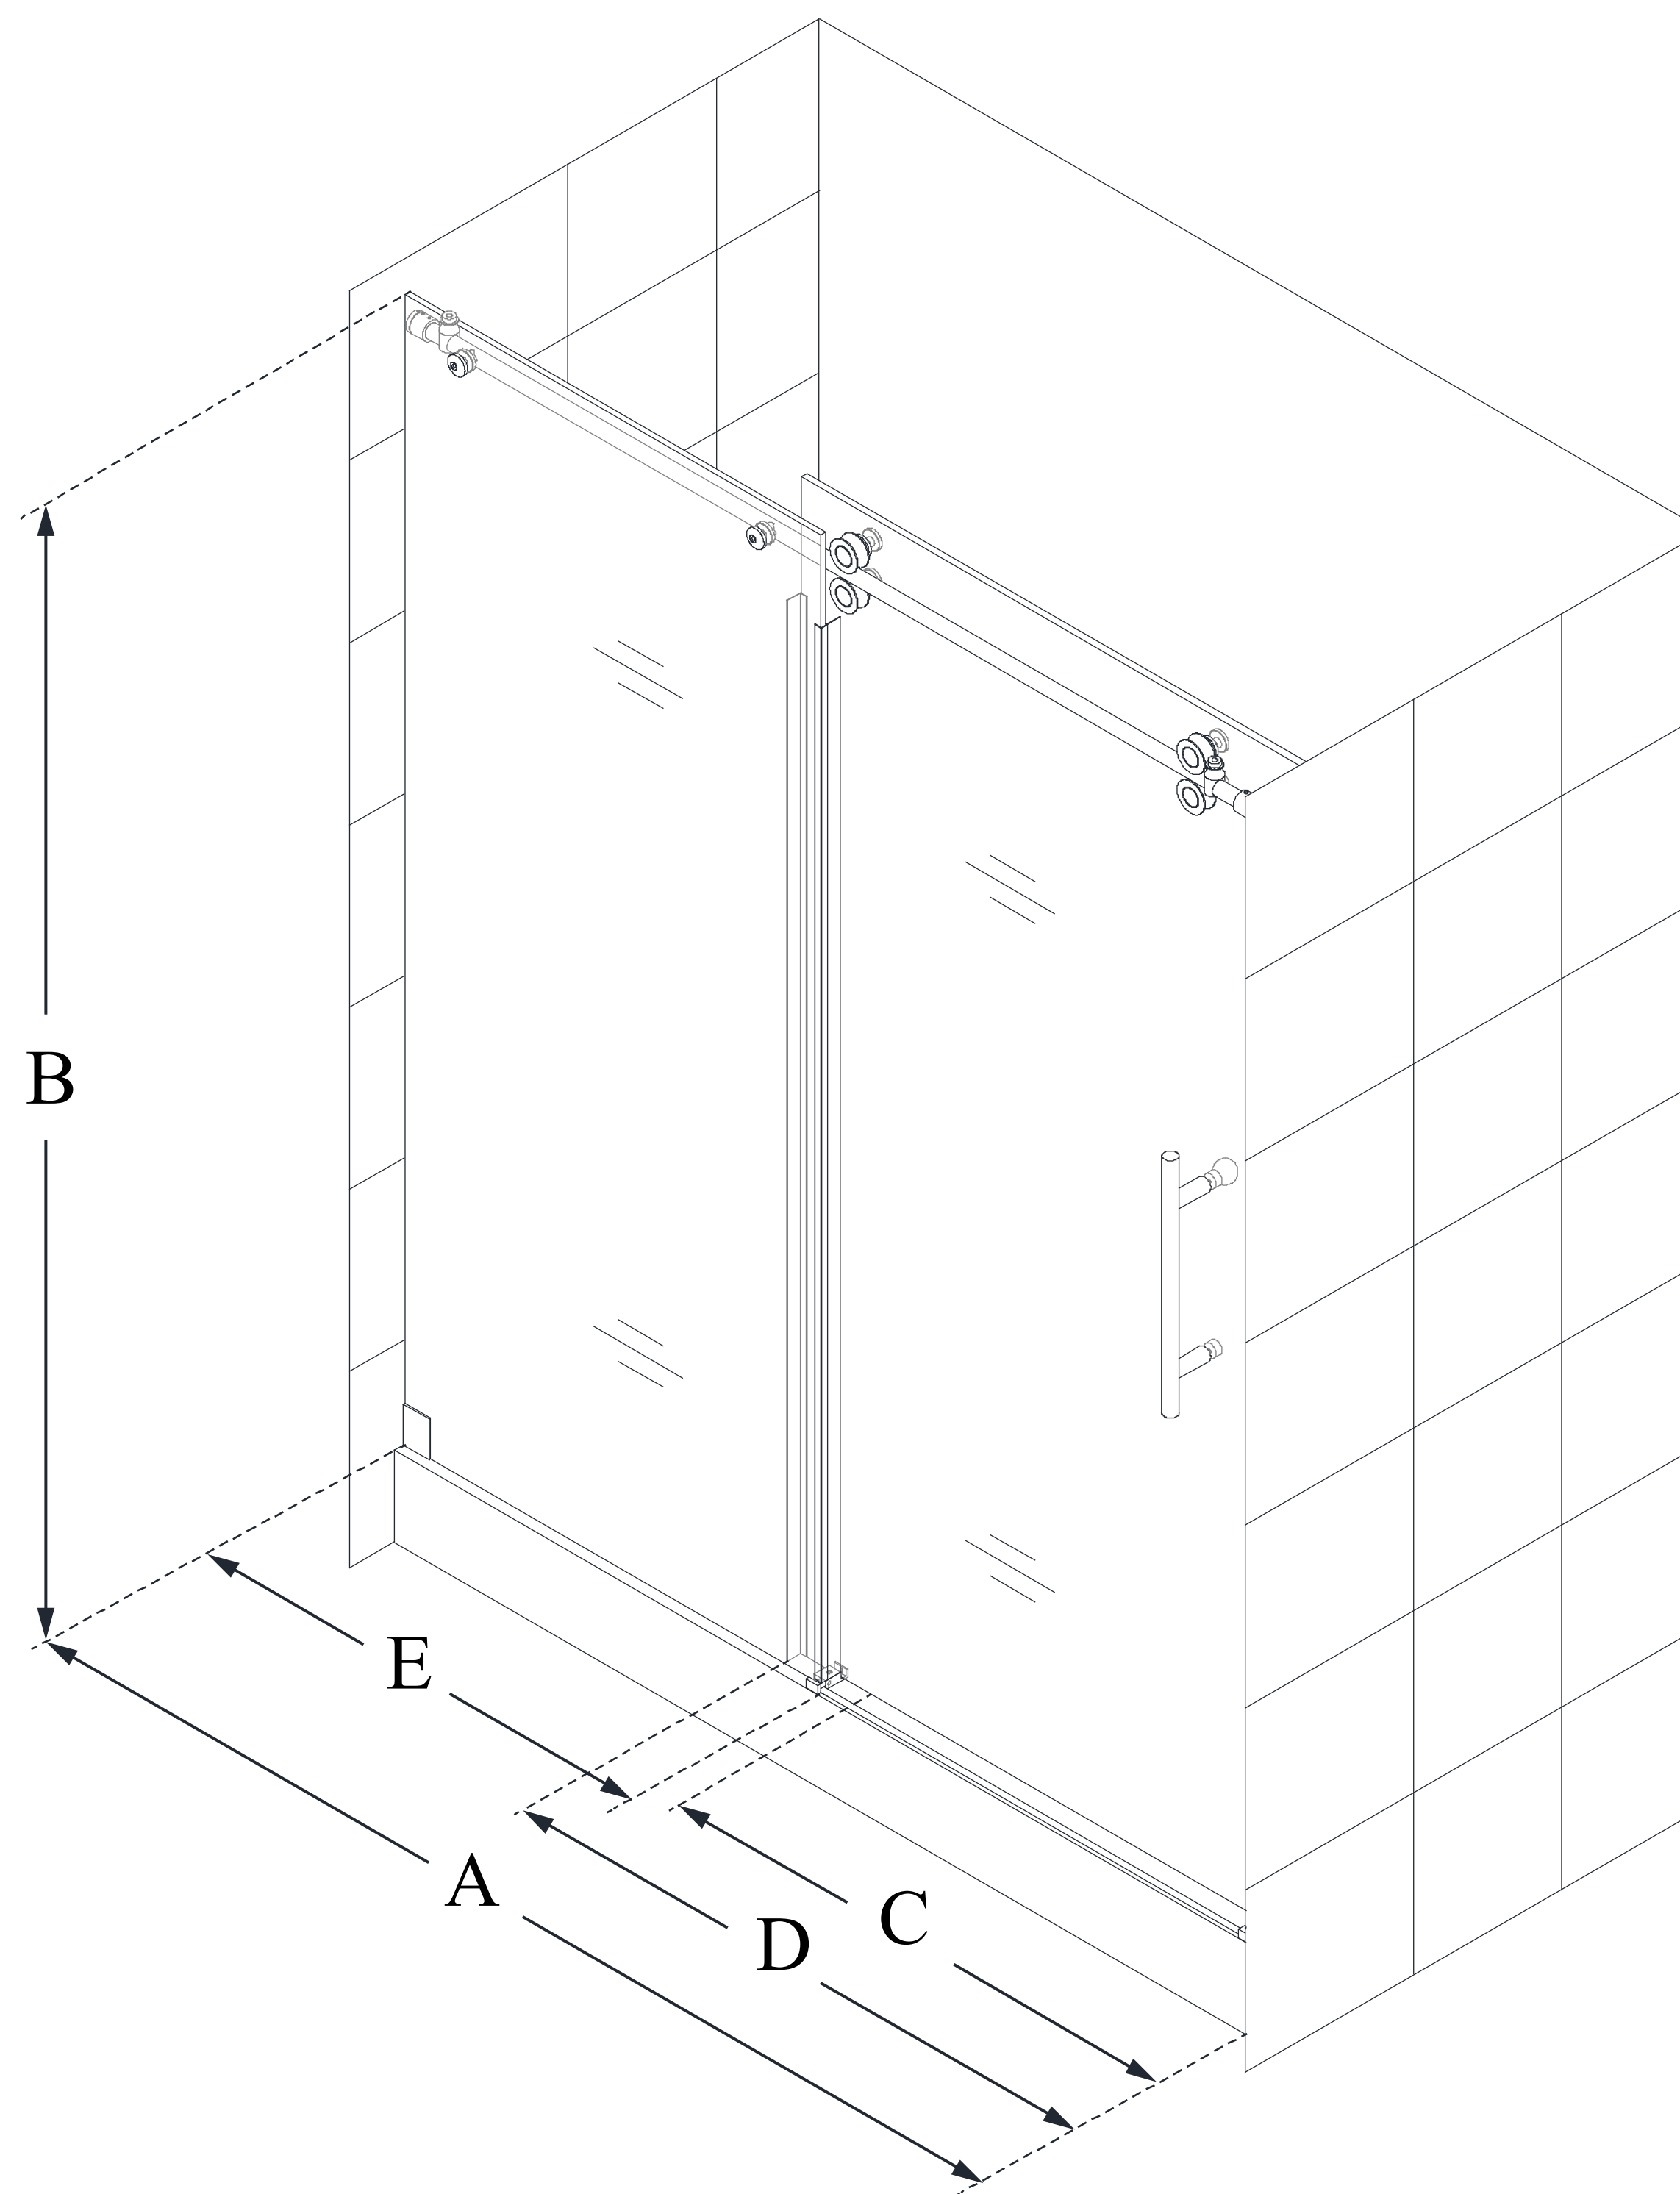

**SHDR-61607620**  
**ENIGMA-XO**

**CONFIGURATION  
DIMENSIONS:**

**A: MODEL WIDTH**  
56 in. - 60 in.

**B: MODEL HEIGHT**  
76 in.

**C: ACCESS WIDTH**  
22 in. - 26 in.

**C2: ACCESS HEIGHT**  
72 1/8 in.

**D: DOOR WIDTH**  
32 1/16 in.

**E: INLINE PANEL WIDTH**  
29 3/16 in.

**CUSTOMIZATION**  
No

**MATCHING SHOWER BASE**  
Any 60 in. Single Threshold DreamLine  
Shower Base

**BASE OPTIONS**  
White, Biscuit (-22), Black (-88)

**BASE DRAIN LOCATION**  
Center, Left, Right