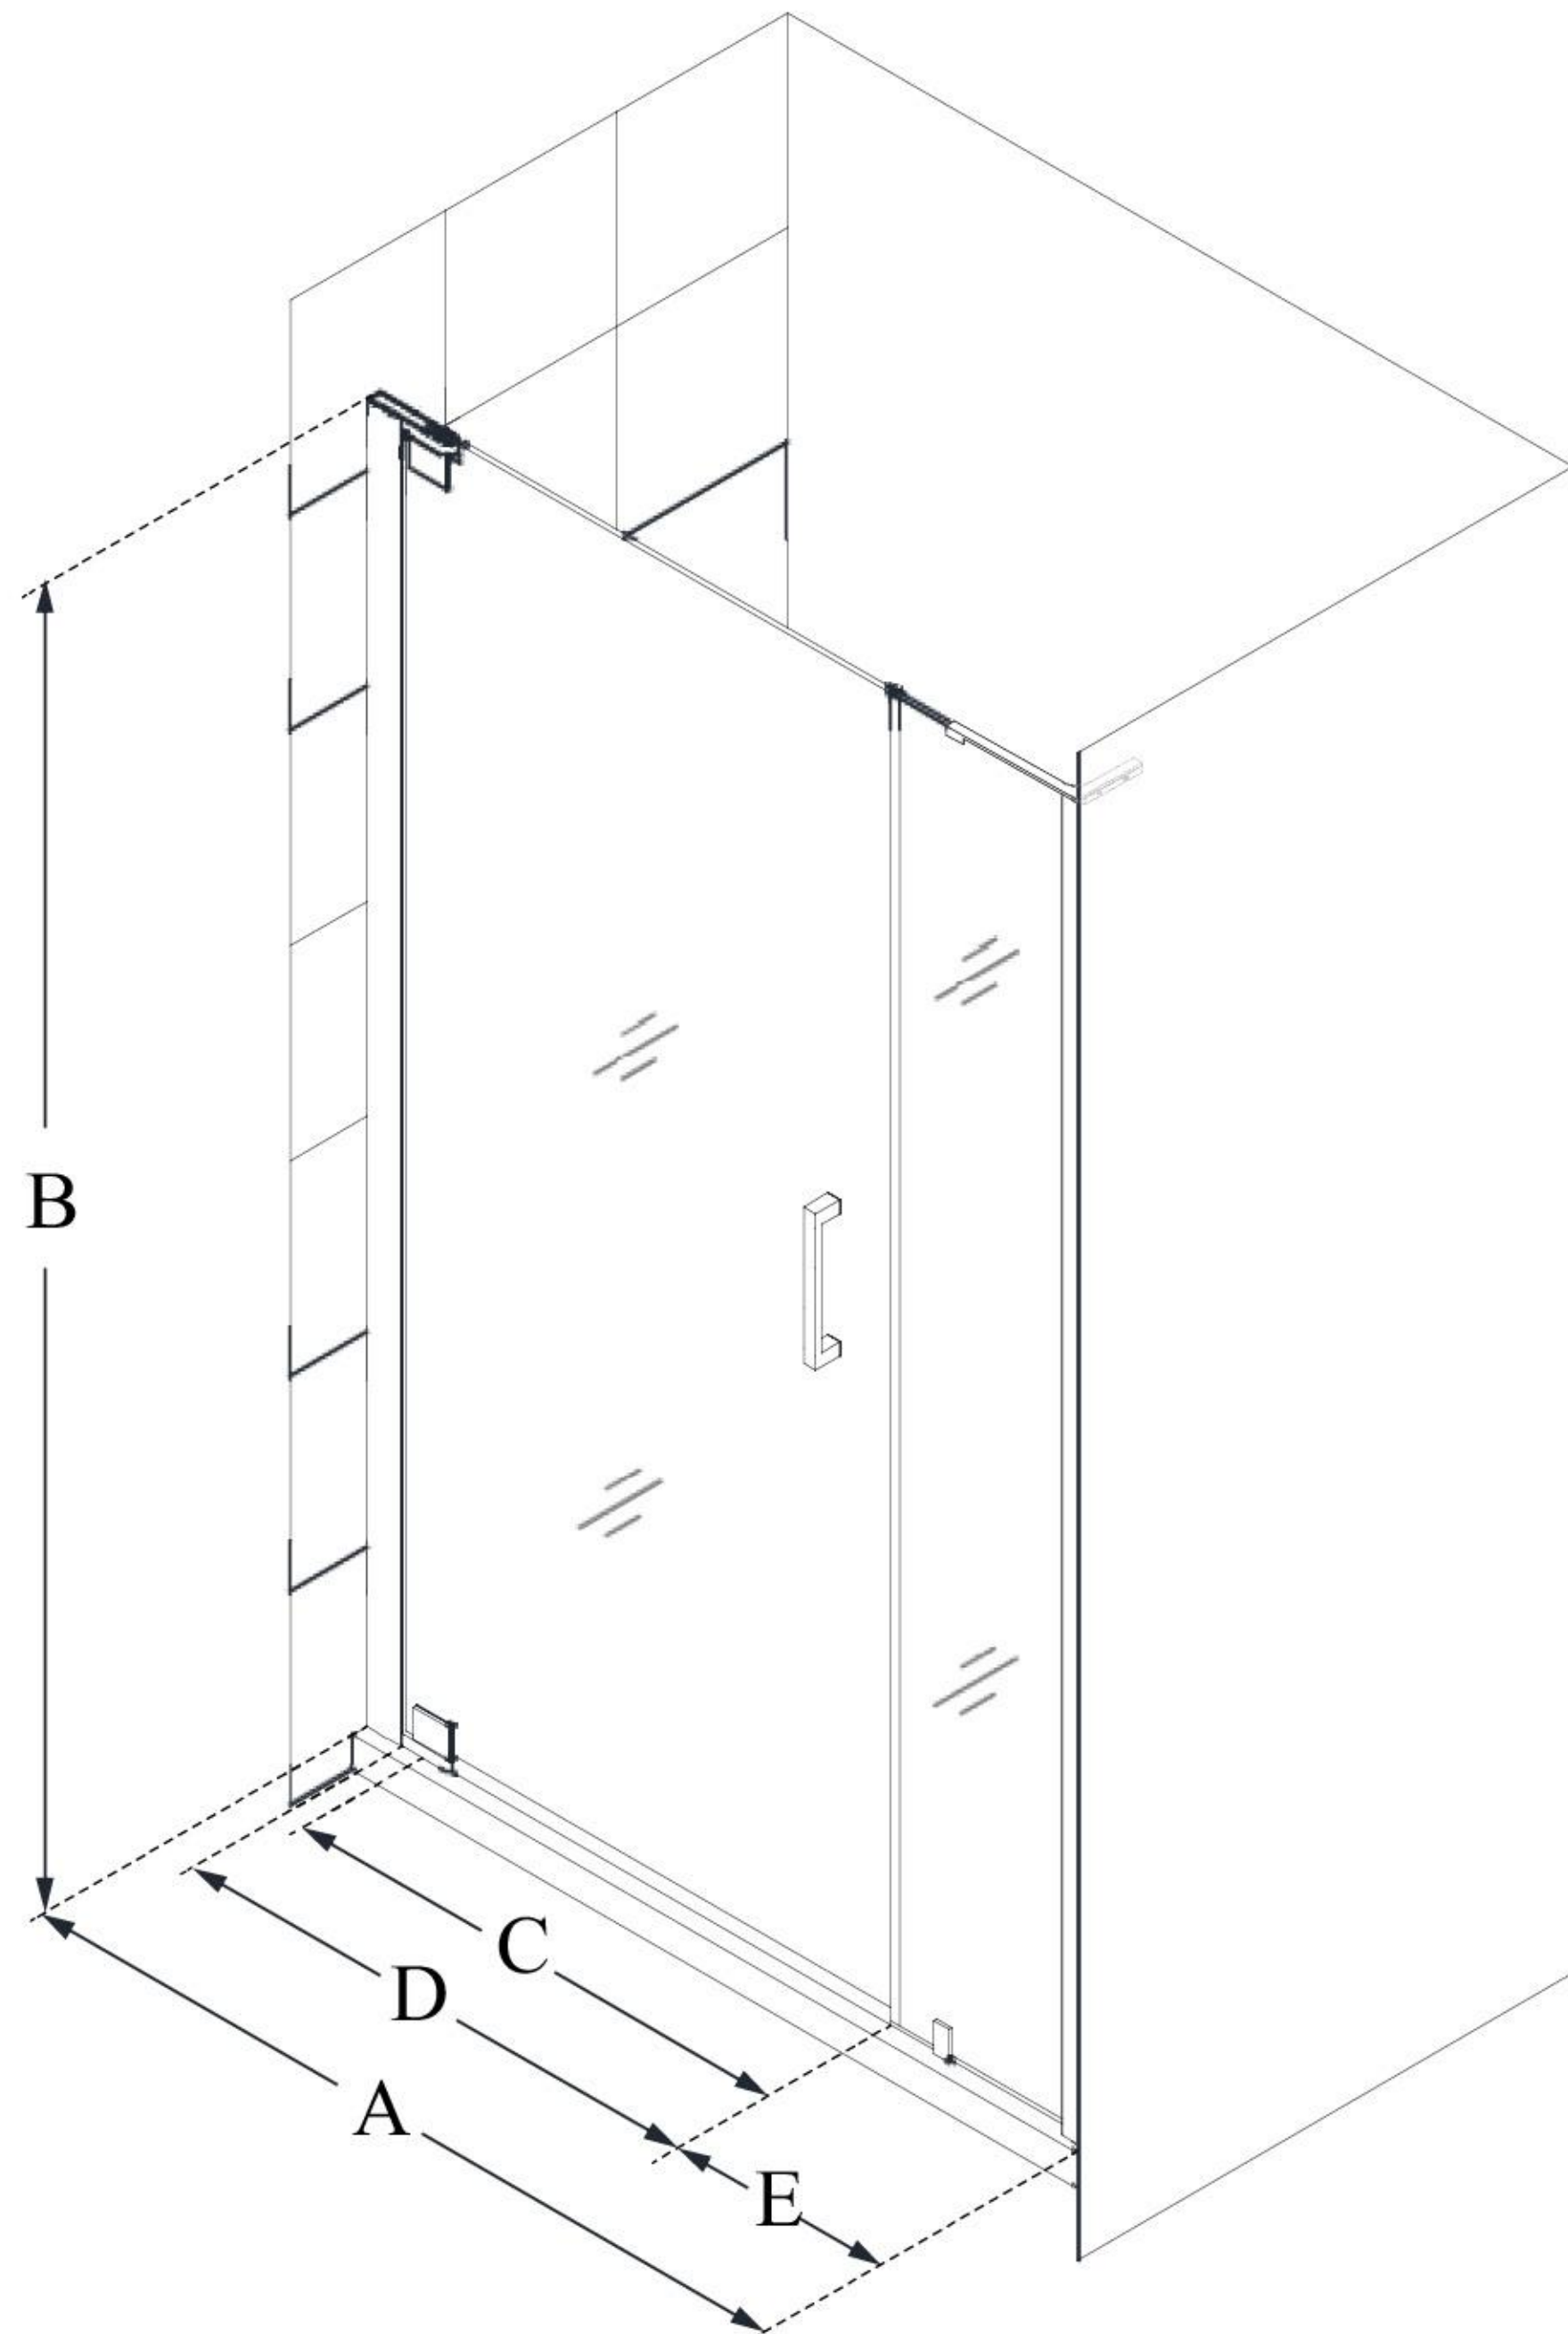

## ELEGANCE-LS

DreamLine Elegance-LS 40 1/2 -  
42 1/2 in. W x 72 in. H Frameless  
Pivot Shower Door

PIVOT DOOR

### CONFIGURATION DIMENSIONS:

**A: 40 1/2 in. - 42 1/2 in.**

MODEL WIDTH

**B: 72 in.**

MODEL HEIGHT

**C: 23 in.**

ACCESS WIDTH

**D: 26 in.**

DOOR WIDTH

**E: 12 in.**

INLINE PANEL WIDTH

DreamLine reserves the right to update or modify the hardware or materials pictured without prior notice for the purpose of product improvement and customer satisfaction.