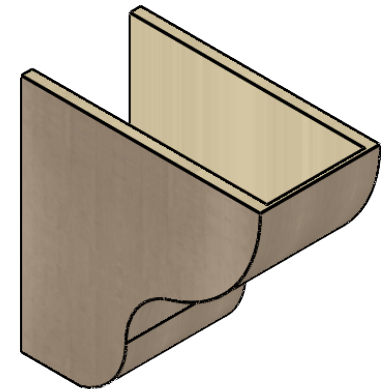

ITEM NUMBER: CORU11X22X22GRNRCPR

11"W X 22"D X 22"H SERIES 1 CLASSIC GREENSBORO ROUGH CEDAR
TIMBERTHANE FAUX WOOD CORBEL, PRIMED

SIDE PROFILE

FRONT PROFILE

ISOMETRIC

EKENA MILLWORK
2300 WEST MAIN ST.
CLARKSVILLE, TX 75426
TOLL FREE: 866-607-0453
WWW.EKENAMILLWORK.COM

NOTES

1. INSTALLATION TO BE COMPLETED IN ACCORDANCE WITH MANUFACTURER'S SPECIFICATIONS.
2. DRAWING MAY NOT BE TO SCALE
3. THIS DRAWING IS INTENDED FOR DESIGN AND PLANNING PURPOSES ONLY.
4. ALL INFORMATION CONTAINED HEREIN WAS CURRENT AT THE TIME OF DEVELOPMENT BUT MUST BE REVIEWED AND APPROVED BY THE PRODUCT MANUFACTURER TO BE CONSIDERED ACCURATE.
5. TIMBERTHANE ARCHITECTURAL PRODUCTS ARE MADE FROM HIGH DENSITY URETHANE AND COME FACTORY PRIMED