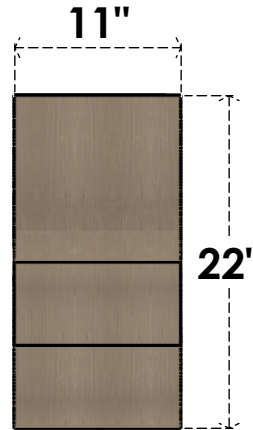

ITEM NUMBER: CORU11X22X22GRNRCPR

11"W X 22"D X 22"H SERIES 1 CLASSIC GREENSBORO ROUGH CEDAR
TIMBERTHANE FAUX WOOD CORBEL, PRIMED

SIDE PROFILE

FRONT PROFILE

ISOMETRIC

EKENA MILLWORK
2300 WEST MAIN ST.
CLARKSVILLE, TX 75426
TOLL FREE: 866-607-0453
WWW.EKENAMILLWORK.COM

NOTES

1. INSTALLATION TO BE COMPLETED IN ACCORDANCE WITH MANUFACTURER'S SPECIFICATIONS.
2. DRAWING MAY NOT BE TO SCALE
3. THIS DRAWING IS INTENDED FOR DESIGN AND PLANNING PURPOSES ONLY.
4. ALL INFORMATION CONTAINED HEREIN WAS CURRENT AT THE TIME OF DEVELOPMENT BUT MUST BE REVIEWED AND APPROVED BY THE PRODUCT MANUFACTURER TO BE CONSIDERED ACCURATE.
5. TIMBERTHANE ARCHITECTURAL PRODUCTS ARE MADE FROM HIGH DENSITY URETHANE AND COME FACTORY PRIMED