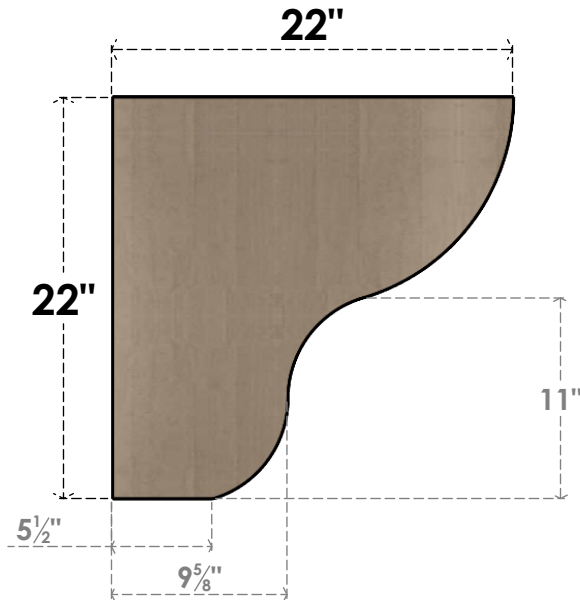

ITEM NUMBER: CORU11X22X22GRNRCPR

11"W X 22"D X 22"H SERIES 1 CLASSIC GREENSBORO ROUGH CEDAR
TIMBERTHANE FAUX WOOD CORBEL, PRIMED

SIDE PROFILE

FRONT PROFILE

ISOMETRIC

EKENA MILLWORK
2300 WEST MAIN ST.
CLARKSVILLE, TX 75426
TOLL FREE: 866-607-0453
WWW.EKENAMILLWORK.COM

NOTES

1. INSTALLATION TO BE COMPLETED IN ACCORDANCE WITH MANUFACTURER'S SPECIFICATIONS.
2. DRAWING MAY NOT BE TO SCALE
3. THIS DRAWING IS INTENDED FOR DESIGN AND PLANNING PURPOSES ONLY.
4. ALL INFORMATION CONTAINED HEREIN WAS CURRENT AT THE TIME OF DEVELOPMENT BUT MUST BE REVIEWED AND APPROVED BY THE PRODUCT MANUFACTURER TO BE CONSIDERED ACCURATE.
5. TIMBERTHANE ARCHITECTURAL PRODUCTS ARE MADE FROM HIGH DENSITY URETHANE AND COME FACTORY PRIMED