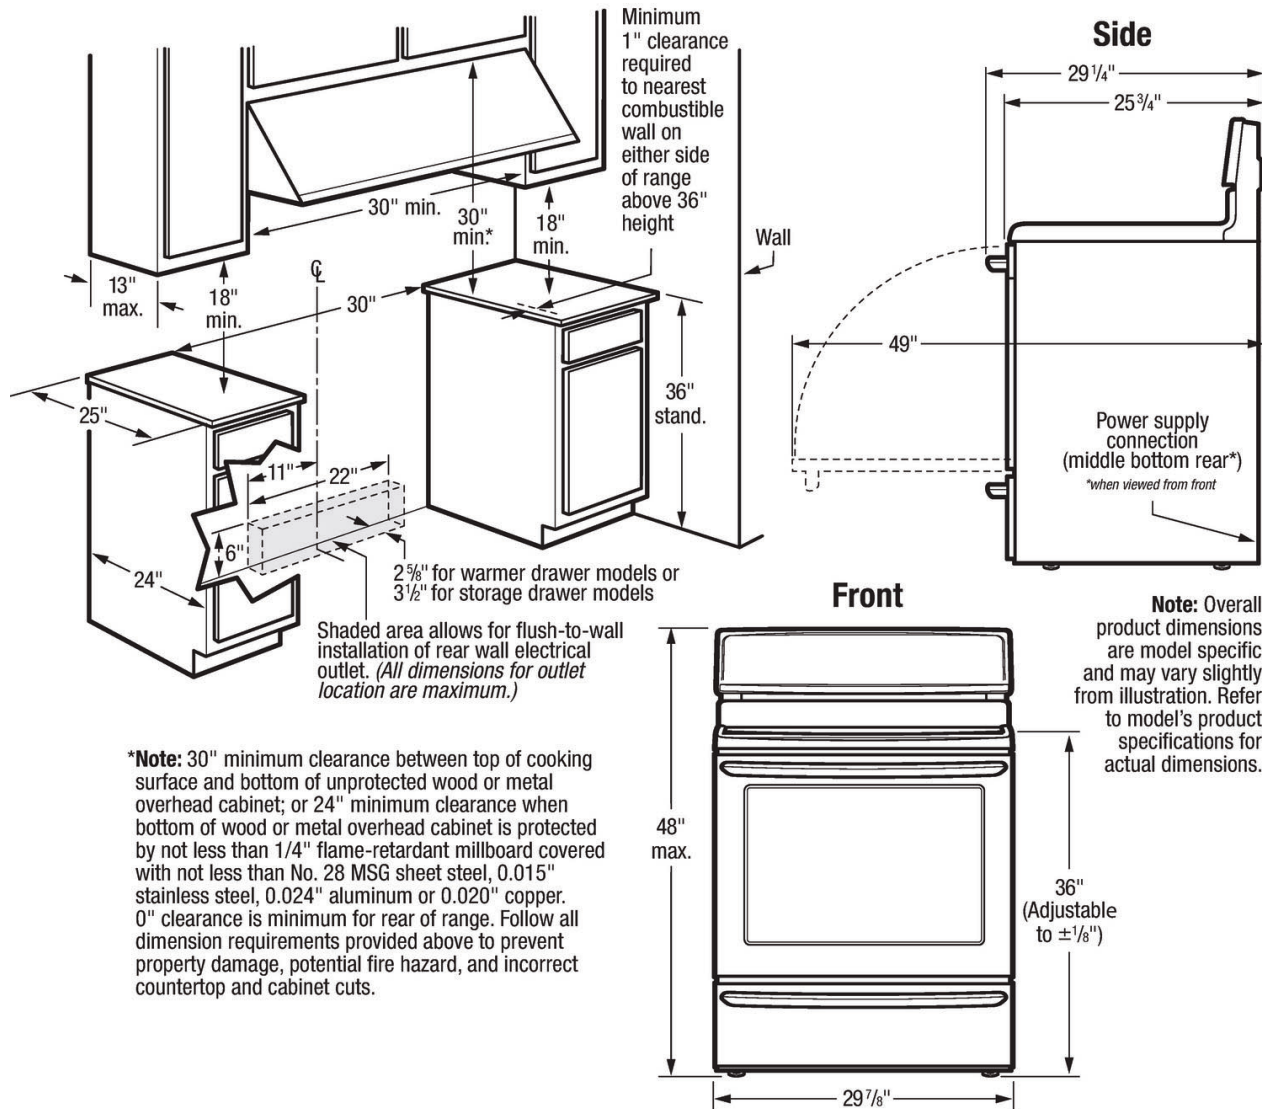

FRIGIDAIRE GALLERY

GCRE302LAF

Electric Ranges

Available Colors : Stainless Steel

30" Electric Range

Version : 06/19

Installation Drawing