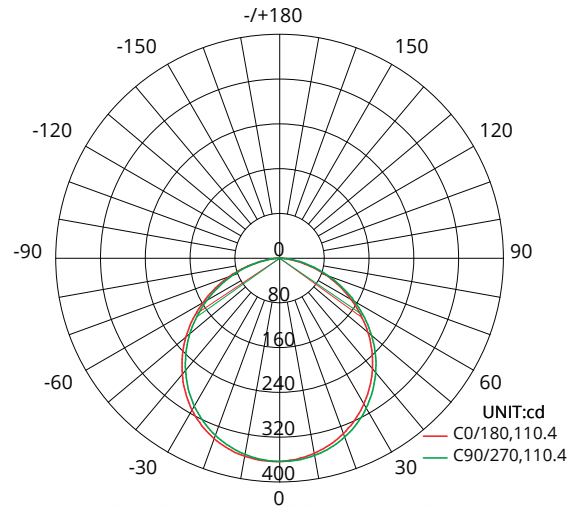

#### CONSTRUCTION

HOUSING MATERIAL	ALUMINUM
TRIM MATERIAL	DIE-CAST ALUMINUM
PRODUCT WEIGHT	0.12 KG
PRODUCT DIMENSIONS	7.37 IN. X 7.37 IN. X 1.3 IN.
LENS DIAMETER	Ø4.41 IN.
LENS MATERIAL	NON-YELLOWING ACRYLIC

DURABLE  
**BUTTERFLY**  
CLIPS

E26  
**RETROFIT**  
PLUG

TECHNICAL

5/6 INCH LED | THIN DISK LIGHT | WHITE ROUND | RETROFIT OR SURFACE MOUNT

NW-R-DSK-6-15W-5CT

HEIGHT  
1.3 IN  
33 MM

EXTERIOR DIAMETER  
Ø7.4 IN • Ø188 MM

E26  
PLUG

110°  
AVERAGE  
BEAM ANGLE

LENS DIAMETER  
Ø4.4 IN • Ø112 MM

LUMINOUS INTENSITY DISTRIBUTION DIAGRAM

1100 LUMENS

IN STORE DISPLAY

GIFT BOX

6 PACK BOX