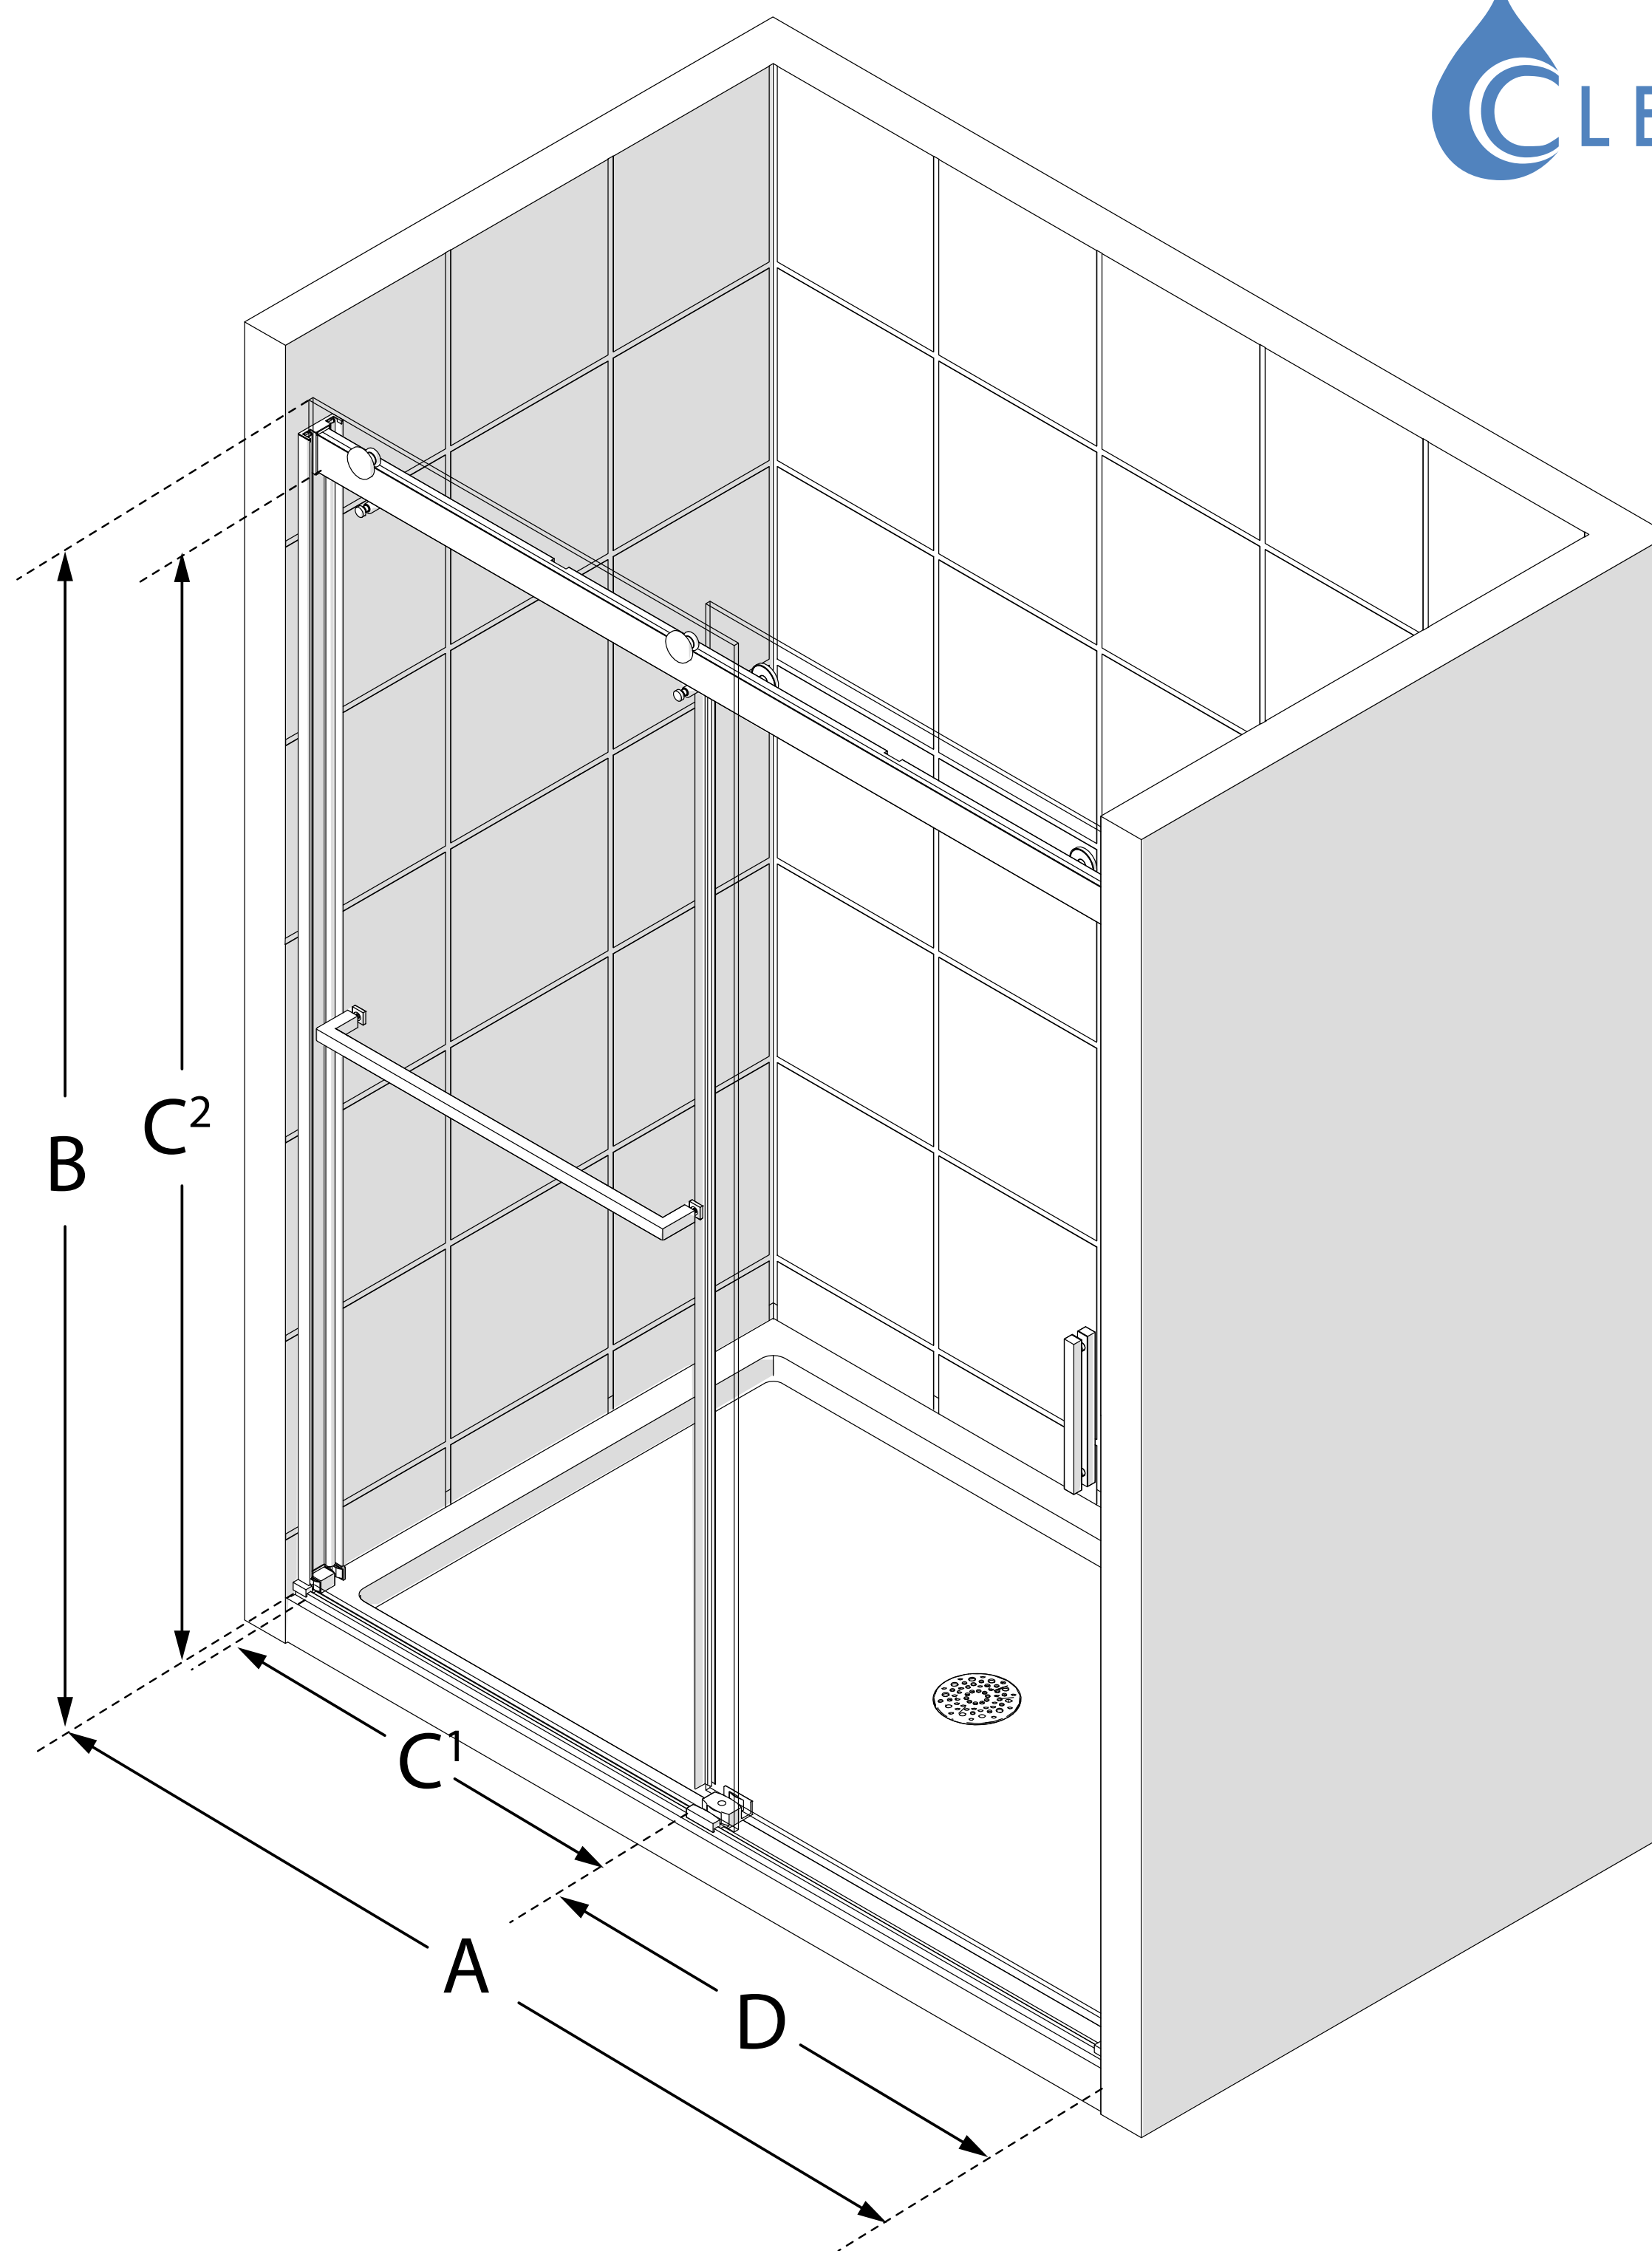

MODEL NUMBER
SDVH54W760

**CONFIGURATION
DIMENSIONS:**

A: MODEL WIDTH

50 - 54 in.

B: MODEL HEIGHT

76 in.

C1: ACCESS WIDTH

21 1/4 - 25 1/4 in.

C2: ACCESS HEIGHT

71 1/4 in.

D: DOOR WIDTH

28 5/16 in.

P: PIVOT PANEL WIDTH

Yes

MATCHING SHOWER BASE

Any 54 in. Single Threshold
DreamLine Shower Base

BASE OPTIONS

White, Biscuit (-22), Black (-88)

BASE DRAIN LOCATION

Center

**MINIMUM THRESHOLD
REQUIRED**

2 3/4 in.

DRILLING REQUIRED

No