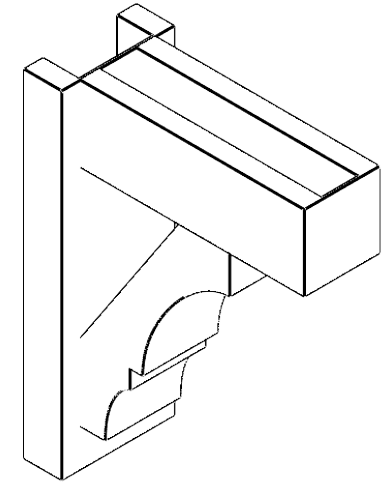

ITEM NUMBER: OUTUROC040X060X14000X18000X040X020X040BOA44RCPR

4"W TOP X 6"W BACK X 14"D X 18"H X 4"T TOP X 2"T BACK TIMBERTHANE ROUGH CEDAR BALBOA FAUX WOOD OPEN OUTLOOKER, BLOCK TOP AND BACK, 4"W CLOSED BRACE, PRIMED TAN

SIDE PROFILE

FRONT PROFILE

ISOMETRIC

GENERATED DATE : 07/05/2023

EKENA MILLWORK
2300 WEST MAIN ST.
CLARKSVILLE, TX 75426
TOLL FREE: 866-607-0453
WWW.EKENAMILLWORK.COM

NOTES

1. INSTALLATION TO BE COMPLETED IN ACCORDANCE WITH MANUFACTURER'S SPECIFICATIONS.
2. DRAWING MAY NOT BE TO SCALE
3. THIS DRAWING IS INTENDED FOR DESIGN AND PLANNING PURPOSES ONLY.
4. ALL INFORMATION CONTAINED HEREIN WAS CURRENT AT THE TIME OF DEVELOPMENT BUT MUST BE REVIEWED AND APPROVED BY THE PRODUCT MANUFACTURER TO BE CONSIDERED ACCURATE.
5. TIMBERTHANE ARCHITECTURAL PRODUCTS ARE MADE FROM HIGH DENSITY URETHANE AND COME FACTORY PRIMED