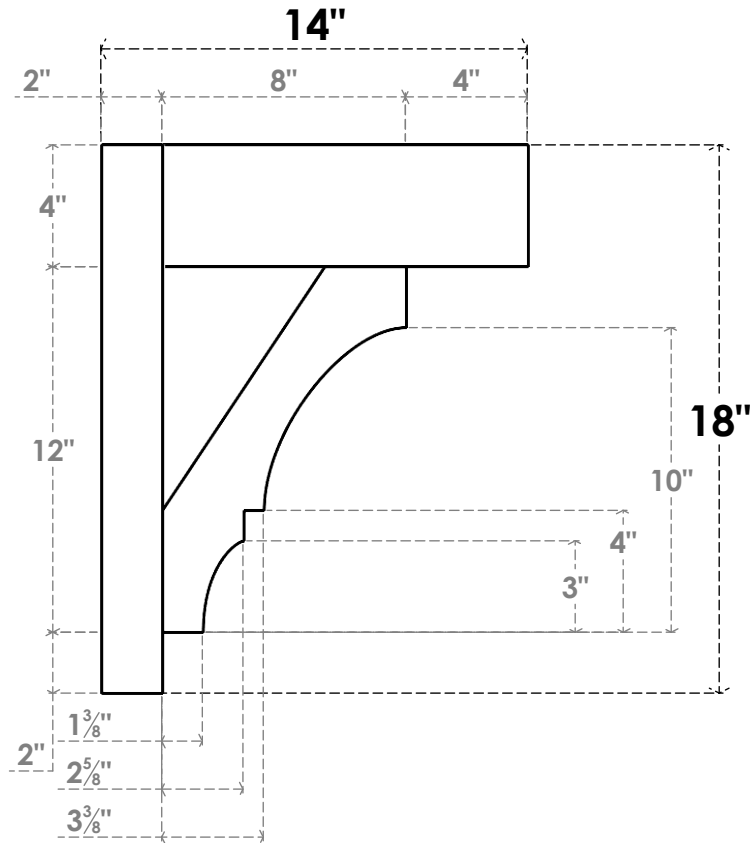

ITEM NUMBER: OUTUROC040X060X14000X18000X040X020X040BOA44RCPR

4"W TOP X 6"W BACK X 14"D X 18"H X 4"T TOP X 2"T BACK TIMBERTHANE ROUGH CEDAR BALBOA FAUX WOOD OPEN OUTLOOKER, BLOCK TOP AND BACK, 4"W CLOSED BRACE, PRIMED TAN

SIDE PROFILE

FRONT PROFILE

ISOMETRIC

GENERATED DATE : 07/05/2023

EKENA MILLWORK
2300 WEST MAIN ST.
CLARKSVILLE, TX 75426
TOLL FREE: 866-607-0453
WWW.EKENAMILLWORK.COM

NOTES

1. INSTALLATION TO BE COMPLETED IN ACCORDANCE WITH MANUFACTURER'S SPECIFICATIONS.
2. DRAWING MAY NOT BE TO SCALE
3. THIS DRAWING IS INTENDED FOR DESIGN AND PLANNING PURPOSES ONLY.
4. ALL INFORMATION CONTAINED HEREIN WAS CURRENT AT THE TIME OF DEVELOPMENT BUT MUST BE REVIEWED AND APPROVED BY THE PRODUCT MANUFACTURER TO BE CONSIDERED ACCURATE.
5. TIMBERTHANE ARCHITECTURAL PRODUCTS ARE MADE FROM HIGH DENSITY URETHANE AND COME FACTORY PRIMED