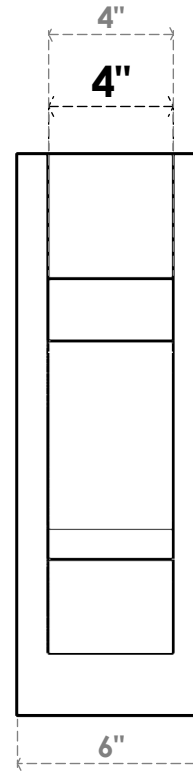

ITEM NUMBER: OUTUROC040X060X14000X18000X040X020X040BOA44RCPR

4"W TOP X 6"W BACK X 14"D X 18"H X 4"T TOP X 2"T BACK TIMBERTHANE ROUGH CEDAR BALBOA FAUX WOOD OPEN OUTLOOKER, BLOCK TOP AND BACK, 4"W CLOSED BRACE, PRIMED TAN

SIDE PROFILE

FRONT PROFILE

ISOMETRIC

GENERATED DATE : 07/05/2023

EKENA MILLWORK
2300 WEST MAIN ST.
CLARKSVILLE, TX 75426
TOLL FREE: 866-607-0453
WWW.EKENAMILLWORK.COM

NOTES

1. INSTALLATION TO BE COMPLETED IN ACCORDANCE WITH MANUFACTURER'S SPECIFICATIONS.
2. DRAWING MAY NOT BE TO SCALE
3. THIS DRAWING IS INTENDED FOR DESIGN AND PLANNING PURPOSES ONLY.
4. ALL INFORMATION CONTAINED HEREIN WAS CURRENT AT THE TIME OF DEVELOPMENT BUT MUST BE REVIEWED AND APPROVED BY THE PRODUCT MANUFACTURER TO BE CONSIDERED ACCURATE.
5. TIMBERTHANE ARCHITECTURAL PRODUCTS ARE MADE FROM HIGH DENSITY URETHANE AND COME FACTORY PRIMED