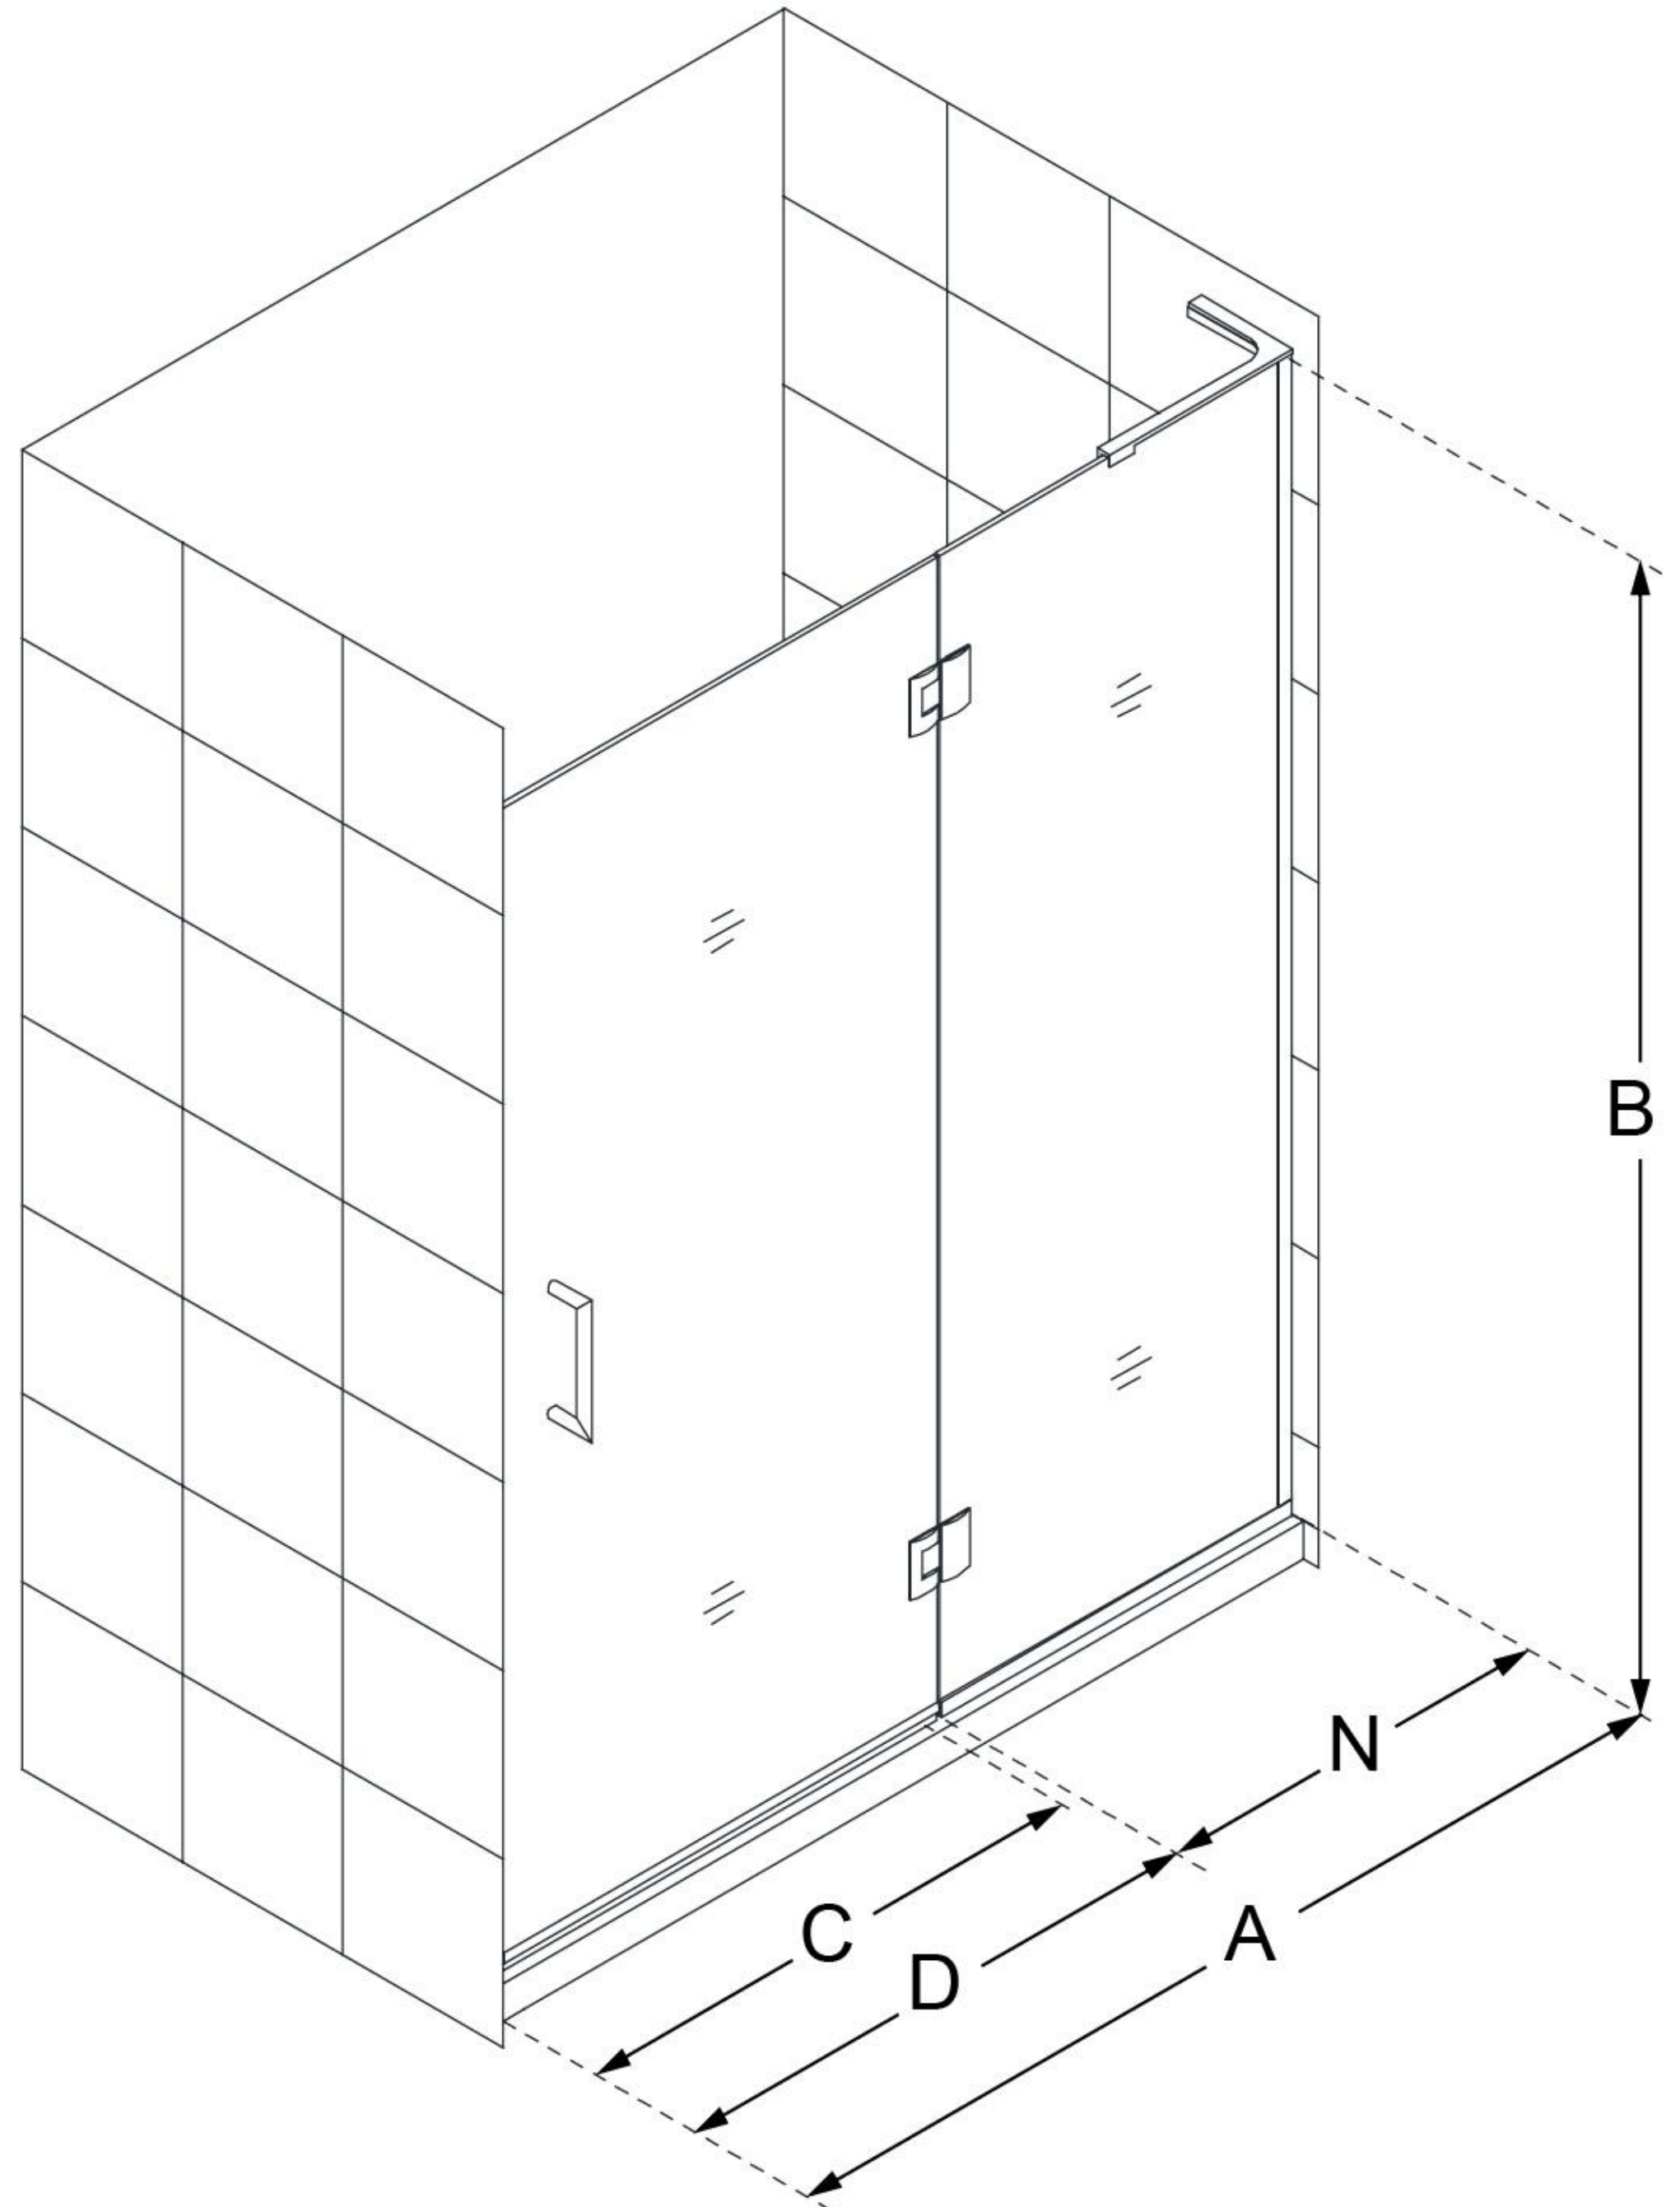

MODEL INFORMATION

D32972

UNIDOOR-X

DreamLine Unidoor-X 53 in. W x
72 in. H Frameless Hinged Shower
Door, Clear Glass

SWING DOOR

CONFIGURATION DIMENSIONS:

A: 53 in.
MODEL WIDTH

B: 72 in.
MODEL HEIGHT

C: 28 in.
ACCESS WIDTH

D: 29 in.
DOOR WIDTH

N: 24 in.
HINGE PANEL WIDTH

DreamLine reserves the right to update or modify the hardware or materials pictured without prior notice for the purpose of product improvement and customer satisfaction.