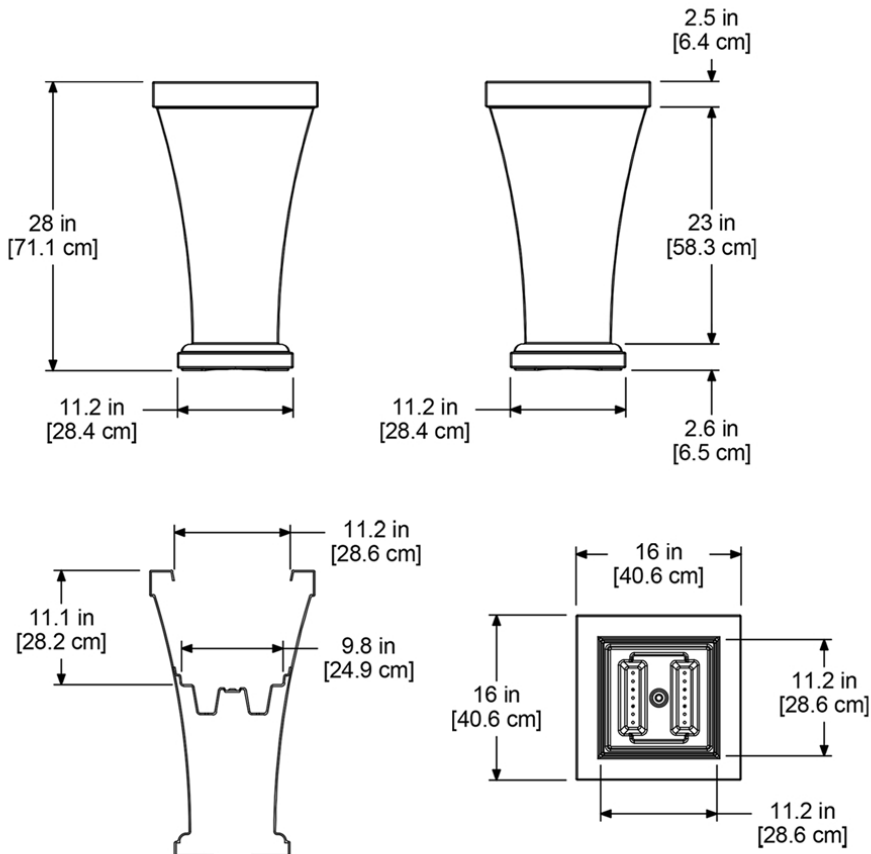

Bordeaux

Model # 5864

Bordeaux 28in Tall Planter

DESCRIPTION

Tall, modern and beautiful, the Bordeaux Tall Patio Planter by Mayne is a gorgeous addition to any patio or front entrance.

- Single wall molded design with removable tray
- Self watering tray insert creates sub-irrigation water system
- Weather resistant, low maintenance material
- 100% high-grade polyethylene planter with UV inhibitors
- Warranty: 15-Yr Residential Use / 5-Yr Commercial Use

PRODUCT DIMENSIONS

Outside Dimensions: 16in L x 16in W x 28in H (40.6cm x 40.6cm x 71.1cm)

Inside Dimensions: 11.2in L x 11.2in W x 11.1in D (28.6cm x 28.6cm x 28.2cm)

Soil Capacity: 6.5 Gallons (28 Liters)

Water Reservoir Capacity: 5 Gallons (25.3 Liters)

Wall Thickness: 0.15in (3.8mm)

Part Weight: 10lbs (4.5kg)

Material: Polyethylene

MAYNE[®]
CONTRACT

7024 Kilbourne Rd - Unit A London, ON N6P 1K6

Tel: 866-363-8834 | www.maynecontract.com