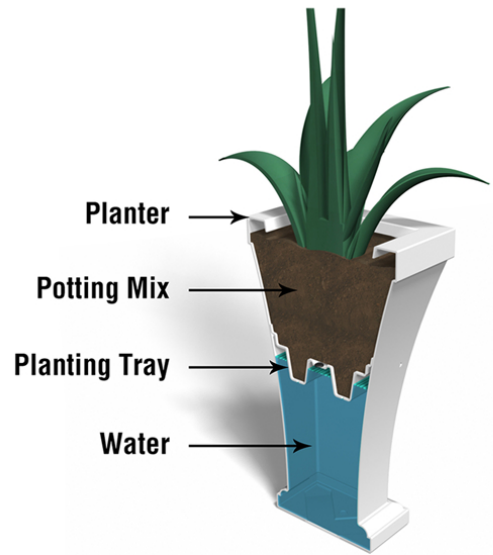

Bordeaux

Model # 5864

Bordeaux 28in Tall Planter

DESCRIPTION

Tall, modern and beautiful, the Bordeaux Tall Patio Planter by Mayne is a gorgeous addition to any patio or front entrance.

- Single wall molded design with removable tray
- Self watering tray insert creates sub-irrigation water system
- Weather resistant, low maintenance material
- 100% high-grade polyethylene planter with UV inhibitors
- Warranty: 15-Yr Residential Use / 5-Yr Commercial Use

PRODUCT DIMENSIONS

Outside Dimensions: 16in L x 16in W x 28in H (40.6cm x 40.6cm x 71.1cm)

Inside Dimensions: 11.2in L x 11.2in W x 11.1in D (28.6cm x 28.6cm x 28.2cm)

Soil Capacity: 6.5 Gallons (28 Liters)

Water Reservoir Capacity: 5 Gallons (25.3 Liters)

Wall Thickness: 0.15in (3.8mm)

Part Weight: 10lbs (4.5kg)

Material: Polyethylene

MAYNE[®]
CONTRACT

7024 Kilbourne Rd - Unit A London, ON N6P 1K6

Tel: 866-363-8834 | www.maynecontract.com