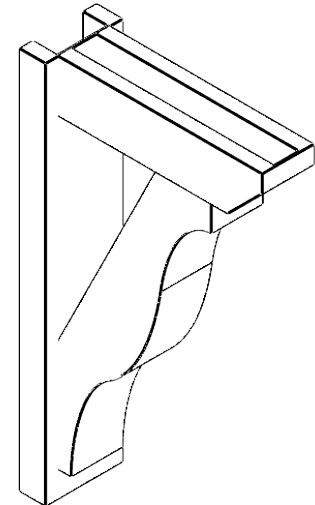

ITEM NUMBER: OUTUROC040X060X18000X30000X040X020X040FST24RCPR

4"W TOP X 6"W BACK X 18"D X 30"H X 4"T TOP X 2"T BACK TIMBERTHANE ROUGH CEDAR FUNSTON FAUX WOOD OPEN OUTLOOKER, SLAT TOP AND BLOCK BACK, 4"W CLOSED BRACE, PRIMED TAN

SIDE PROFILE

FRONT PROFILE

ISOMETRIC

GENERATED DATE : 07/06/2023

EKENA MILLWORK
2300 WEST MAIN ST.
CLARKSVILLE, TX 75426
TOLL FREE: 866-607-0453
WWW.EKENAMILLWORK.COM

NOTES

1. INSTALLATION TO BE COMPLETED IN ACCORDANCE WITH MANUFACTURER'S SPECIFICATIONS.
2. DRAWING MAY NOT BE TO SCALE
3. THIS DRAWING IS INTENDED FOR DESIGN AND PLANNING PURPOSES ONLY.
4. ALL INFORMATION CONTAINED HEREIN WAS CURRENT AT THE TIME OF DEVELOPMENT BUT MUST BE REVIEWED AND APPROVED BY THE PRODUCT MANUFACTURER TO BE CONSIDERED ACCURATE.
5. TIMBERTHANE ARCHITECTURAL PRODUCTS ARE MADE FROM HIGH DENSITY URETHANE AND COME FACTORY PRIMED