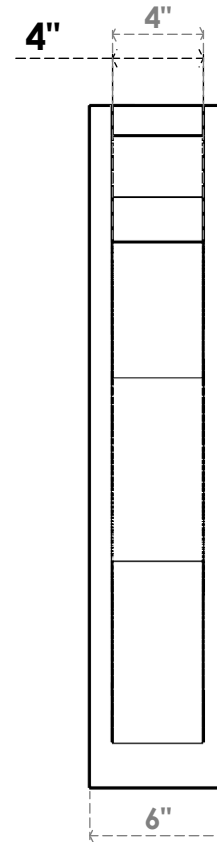

ITEM NUMBER: OUTUROC040X060X18000X30000X040X020X040FST24RCPR

4"W TOP X 6"W BACK X 18"D X 30"H X 4"T TOP X 2"T BACK TIMBERTHANE ROUGH CEDAR FUNSTON FAUX WOOD OPEN OUTLOOKER, SLAT TOP AND BLOCK BACK, 4"W CLOSED BRACE, PRIMED TAN

SIDE PROFILE

FRONT PROFILE

ISOMETRIC

GENERATED DATE : 07/06/2023

EKENA MILLWORK
2300 WEST MAIN ST.
CLARKSVILLE, TX 75426
TOLL FREE: 866-607-0453
WWW.EKENAMILLWORK.COM

NOTES

1. INSTALLATION TO BE COMPLETED IN ACCORDANCE WITH MANUFACTURER'S SPECIFICATIONS.
2. DRAWING MAY NOT BE TO SCALE
3. THIS DRAWING IS INTENDED FOR DESIGN AND PLANNING PURPOSES ONLY.
4. ALL INFORMATION CONTAINED HEREIN WAS CURRENT AT THE TIME OF DEVELOPMENT BUT MUST BE REVIEWED AND APPROVED BY THE PRODUCT MANUFACTURER TO BE CONSIDERED ACCURATE.
5. TIMBERTHANE ARCHITECTURAL PRODUCTS ARE MADE FROM HIGH DENSITY URETHANE AND COME FACTORY PRIMED