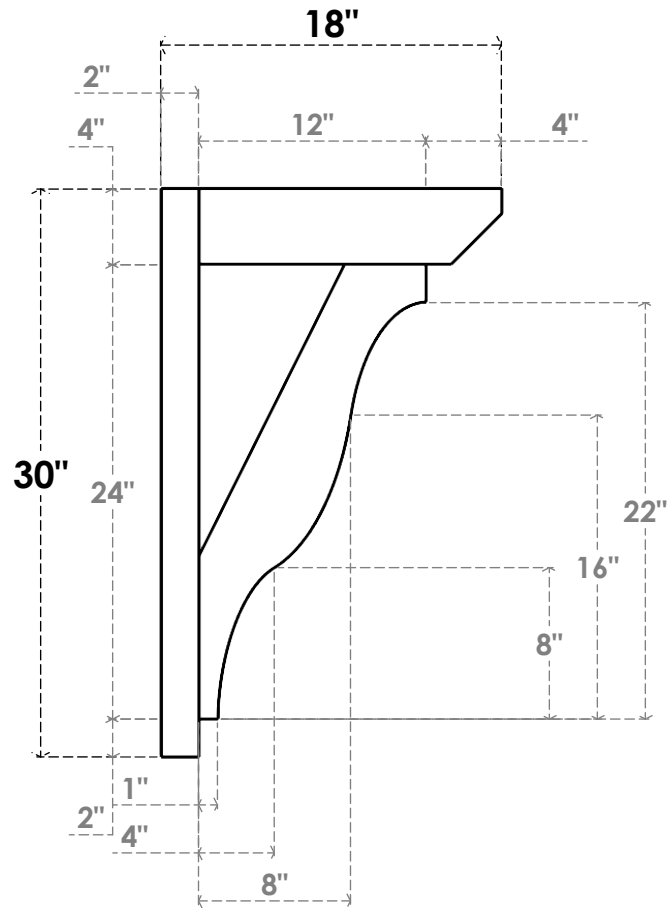

ITEM NUMBER: OUTUROC040X060X18000X30000X040X020X040FST24RCPR

4"W TOP X 6"W BACK X 18"D X 30"H X 4"T TOP X 2"T BACK TIMBERTHANE ROUGH CEDAR FUNSTON FAUX WOOD OPEN OUTLOOKER, SLAT TOP AND BLOCK BACK, 4"W CLOSED BRACE, PRIMED TAN

SIDE PROFILE

FRONT PROFILE

ISOMETRIC

GENERATED DATE : 07/06/2023

EKENA MILLWORK
2300 WEST MAIN ST.
CLARKSVILLE, TX 75426
TOLL FREE: 866-607-0453
WWW.EKENAMILLWORK.COM

NOTES

1. INSTALLATION TO BE COMPLETED IN ACCORDANCE WITH MANUFACTURER'S SPECIFICATIONS.
2. DRAWING MAY NOT BE TO SCALE
3. THIS DRAWING IS INTENDED FOR DESIGN AND PLANNING PURPOSES ONLY.
4. ALL INFORMATION CONTAINED HEREIN WAS CURRENT AT THE TIME OF DEVELOPMENT BUT MUST BE REVIEWED AND APPROVED BY THE PRODUCT MANUFACTURER TO BE CONSIDERED ACCURATE.
5. TIMBERTHANE ARCHITECTURAL PRODUCTS ARE MADE FROM HIGH DENSITY URETHANE AND COME FACTORY PRIMED