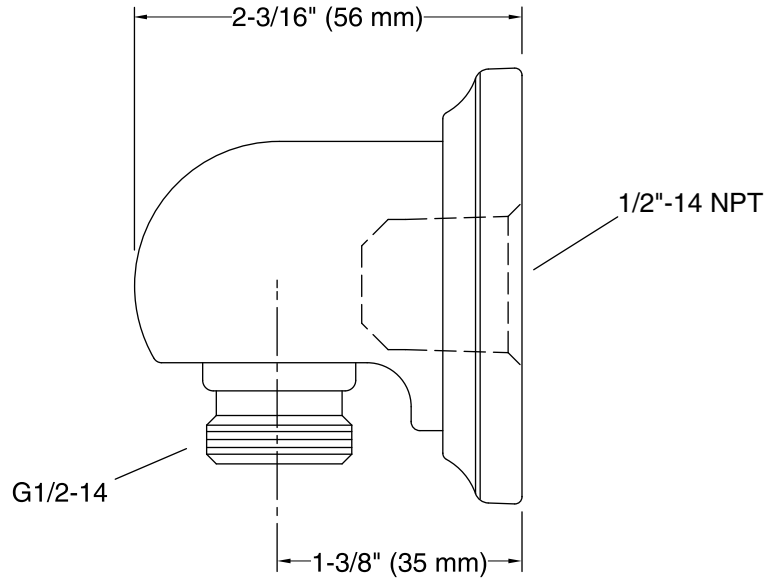

Features

- For use with a handshower and hose (sold separately).
- Coordinates with Bancroft® faucets and accessories.

Material

- Brass construction.
- KOHLER finishes resist corrosion and tarnishing.

Installation

Technical Information

All product dimensions are nominal.

Notes

Install this product according to the installation instructions.