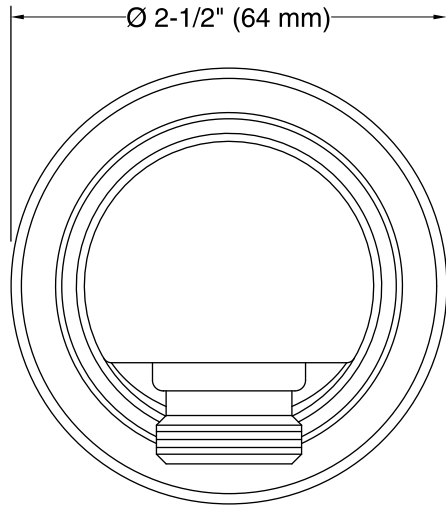

Features

- For use with a handshower and hose (sold separately).
- Coordinates with Bancroft® faucets and accessories.

Material

- Brass construction.
- KOHLER finishes resist corrosion and tarnishing.

Installation

Technical Information

All product dimensions are nominal.

Notes

Install this product according to the installation instructions.